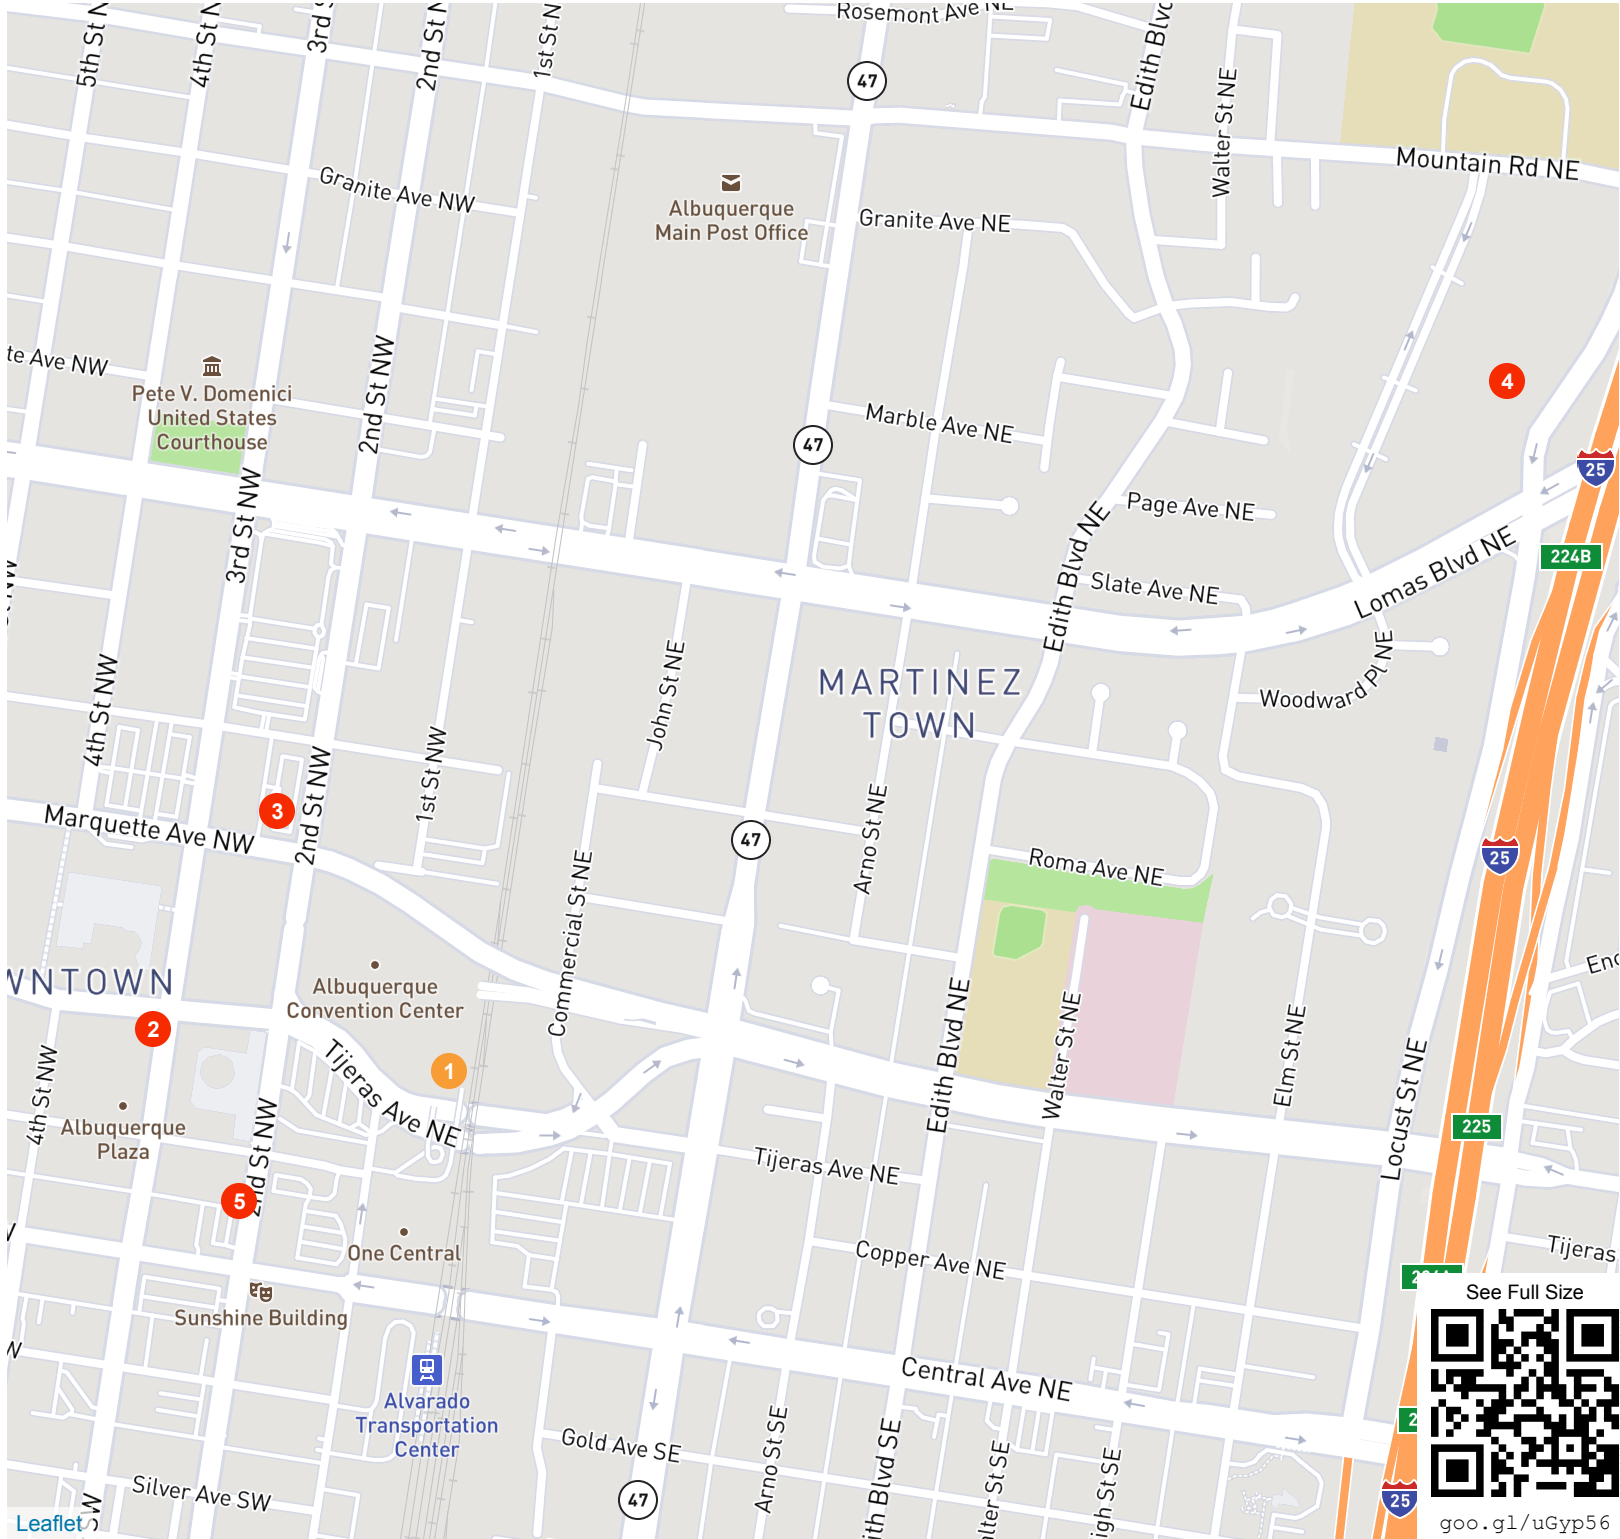

# WONCA Conference Hotels Map

## Albuquerque Convention Center (Conference Venue)

1 Albuquerque Convention Center

## Partner Hotels

- 2 Hyatt Regency Albuquerque
- 3 DoubleTree by Hilton Hotel Albuquerque
- 4 Embassy Suites by Hilton Albuquerque Hotel & Spa
- 5 Hotel Andaluz

[goo.gl/uGyp56](https://goo.gl/uGyp56)