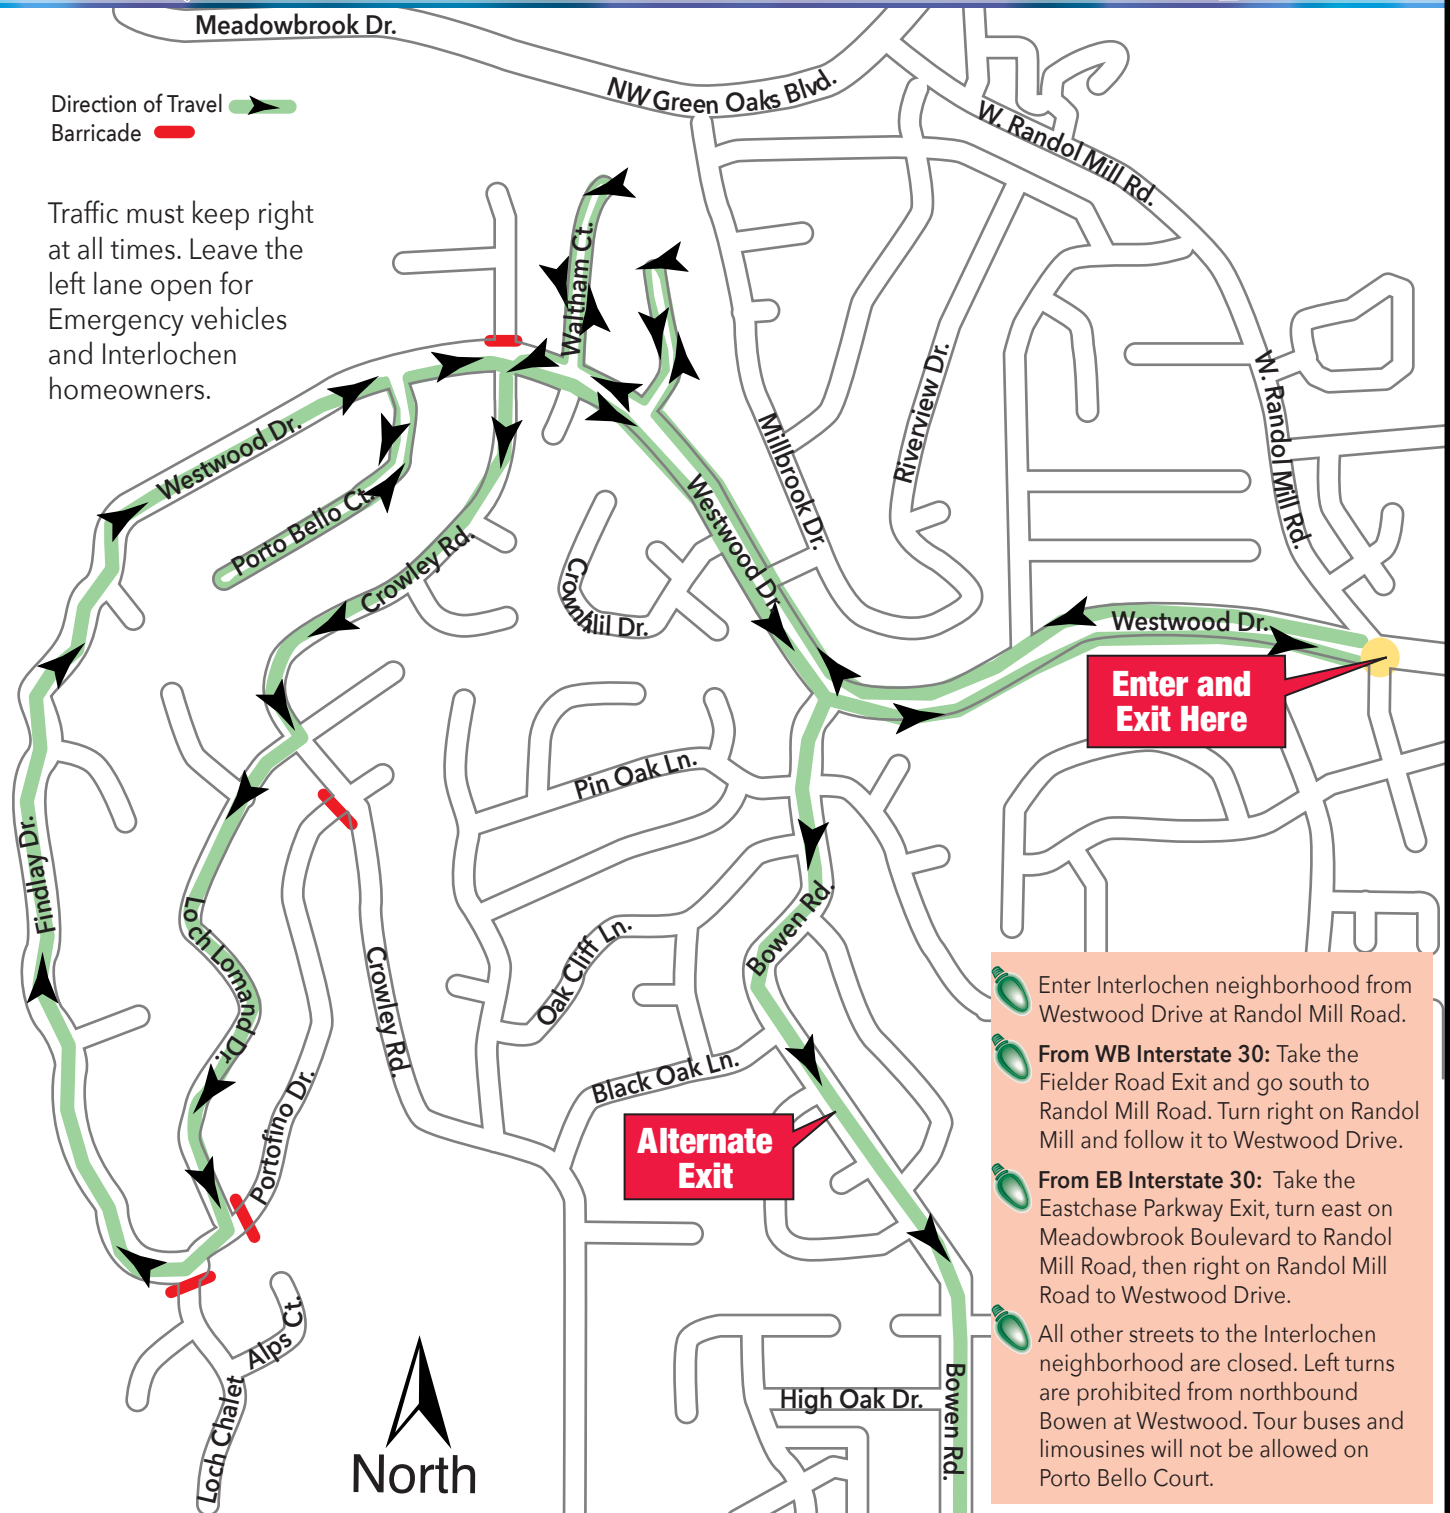

Interlochen Holiday Lights 2018

Friday, December 14 - December 25 • 7 - 11 p.m.

-  Enter Interlochen neighborhood from Westwood Drive at Randol Mill Road.
-  From WB Interstate 30: Take the Fielder Road Exit and go south to Randol Mill Road. Turn right on Randol Mill and follow it to Westwood Drive.
-  From EB Interstate 30: Take the Eastchase Parkway Exit, turn east on Meadowbrook Boulevard to Randol Mill Road, then right on Randol Mill Road to Westwood Drive.
-  All other streets to the Interlochen neighborhood are closed. Left turns are prohibited from northbound Bowen at Westwood. Tour buses and limousines will not be allowed on Porto Bello Court.