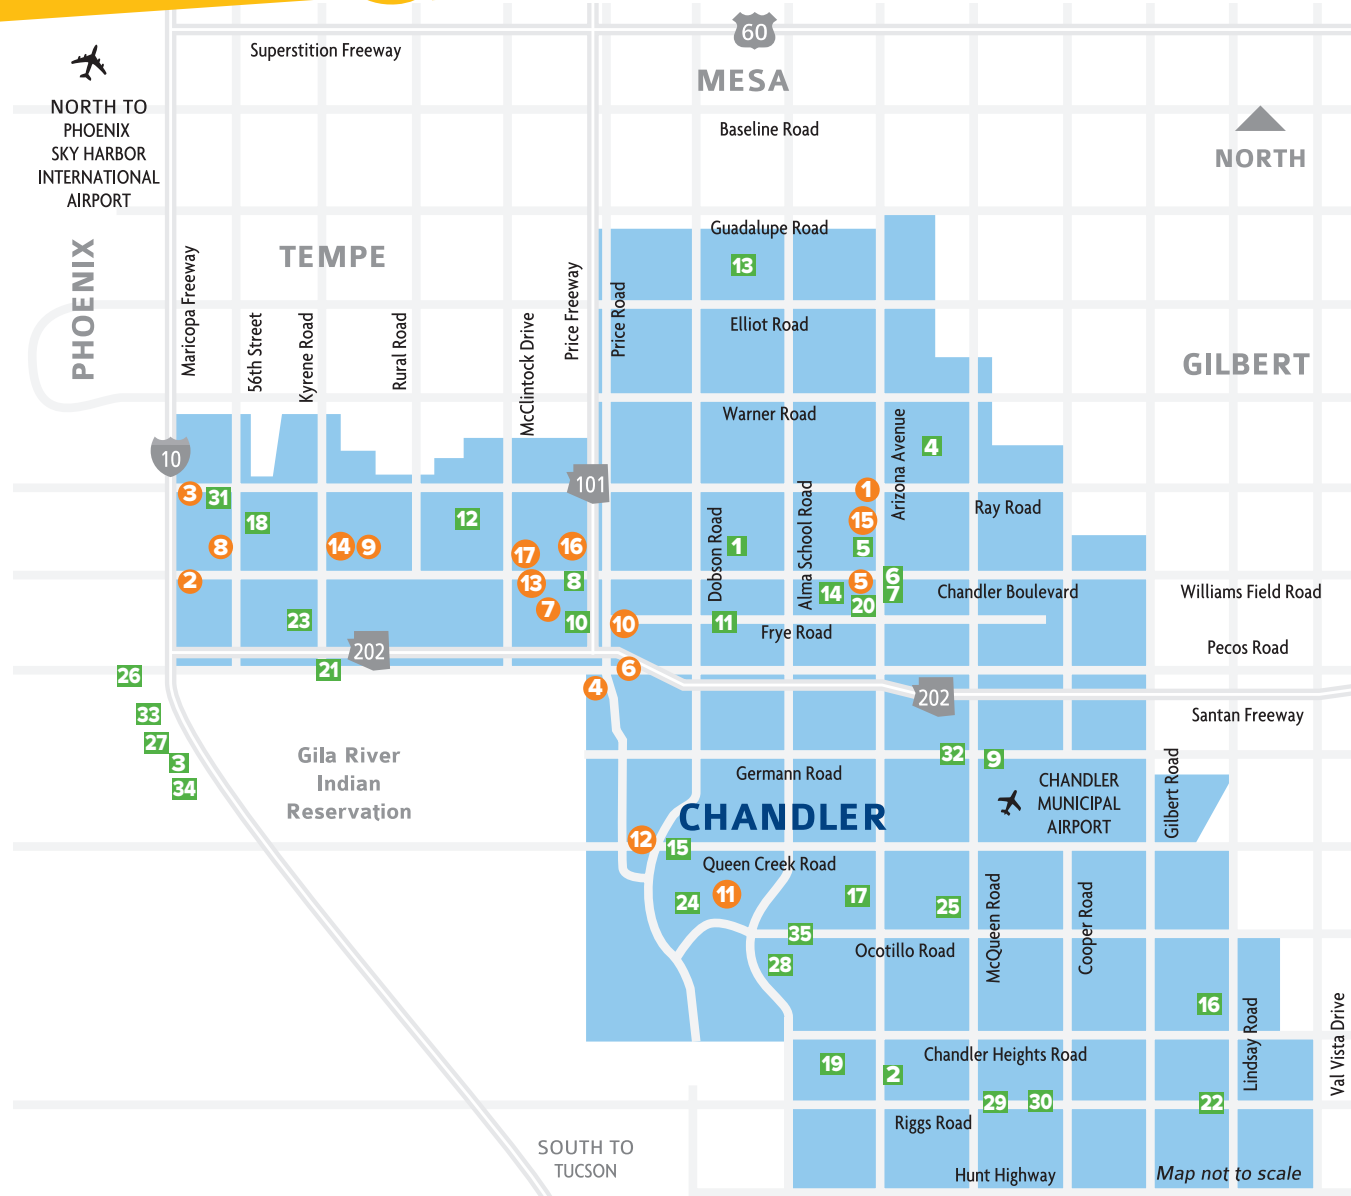

Chandler

MEETINGS & EVENTS PLANNING GUIDE

Find it in Chandler

ACCOMMODATIONS

- 1 Best Western, Chandler Inn
- 2 Comfort Inn, Fairfield Inn, Motel 6, Chandler Southgate Hotel, Super 8
- 3 Courtyard by Marriott
- 4 Courtyard by Marriott & Fairfield Inn and Suites by Marriott
- 5 Crowne Plaza Phoenix Chandler Golf Resort
- 6 Drury Inn and Suites, Hampton Inn & Suites, Homewood Suites by Hilton
- 7 Element by Westin
- 8 Hampton Inn, Homewood Suites
- 9 Hawthorn Suites by Wyndham
- 10 Hilton Phoenix Chandler
- 11 Holiday Inn Phoenix Chandler/Ocotillo
- 12 Home2Suites
- 13 Hyatt Place Phoenix/Chandler-Fashion Center
- 14 Quality Inn
- 15 Redwood Motel
- 16 Residence Inn, SpringHill Suites by Marriott
- 17 Staybridge Suites of Chandler

POINTS OF INTEREST

- 1 Arrowhead Pool
- 2 Bear Creek Golf Complex
- 3 Bob Bondurant School of High Performance Driving
- 4 Chandler Bike Park at Espee Park
- 5 Chandler Center for the Arts
- 6 Chandler Chamber of Commerce
- 7 Chandler City Hall/Chandler Visitors Center

- 8 Chandler Fashion Center
- 9 Chandler Municipal Airport
- 10 Chandler Museum McCullough-Price House
- 11 Chandler Regional Hospital
- 12 Desert Breeze Park Railroad
- 13 Desert Oasis Aquatic Center
- 14 Downtown Chandler
- 15 Downtown Ocotillo
- 16 Environmental Education Center and Veterans Oasis Park
- 17 Hamilton Aquatic Center
- 18 Ice Den Chandler
- 19 Ironwood Golf Club
- 20 ImprovMANIA
- 21 Lone Butte Casino
- 22 Lone Tree Golf Club
- 23 Nozomi Aquatic Center
- 24 Ocotillo Golf Resort
- 25 Paseo Vista Recreation Area
- 26 Phoenix Premium Outlets
- 27 Rawhide Western Town & Steakhouse
- 28 Snedigar Sportsplex, Skate Park & Dog Park
- 29 Springfield Golf Course
- 30 Sunbird Golf Club
- 31 The Shoppes at Casa Paloma
- 32 Tumbleweed Park, Recreation Center, Chandler Tennis Center, Playtopia and Arizona Railway Museum
- 33 Wild Horse Pass Hotel & Casino
- 34 Wild Horse Pass Motorsports Park
- 35 Zelma Basha Salmeri Gallery of Western American and American Indian Art