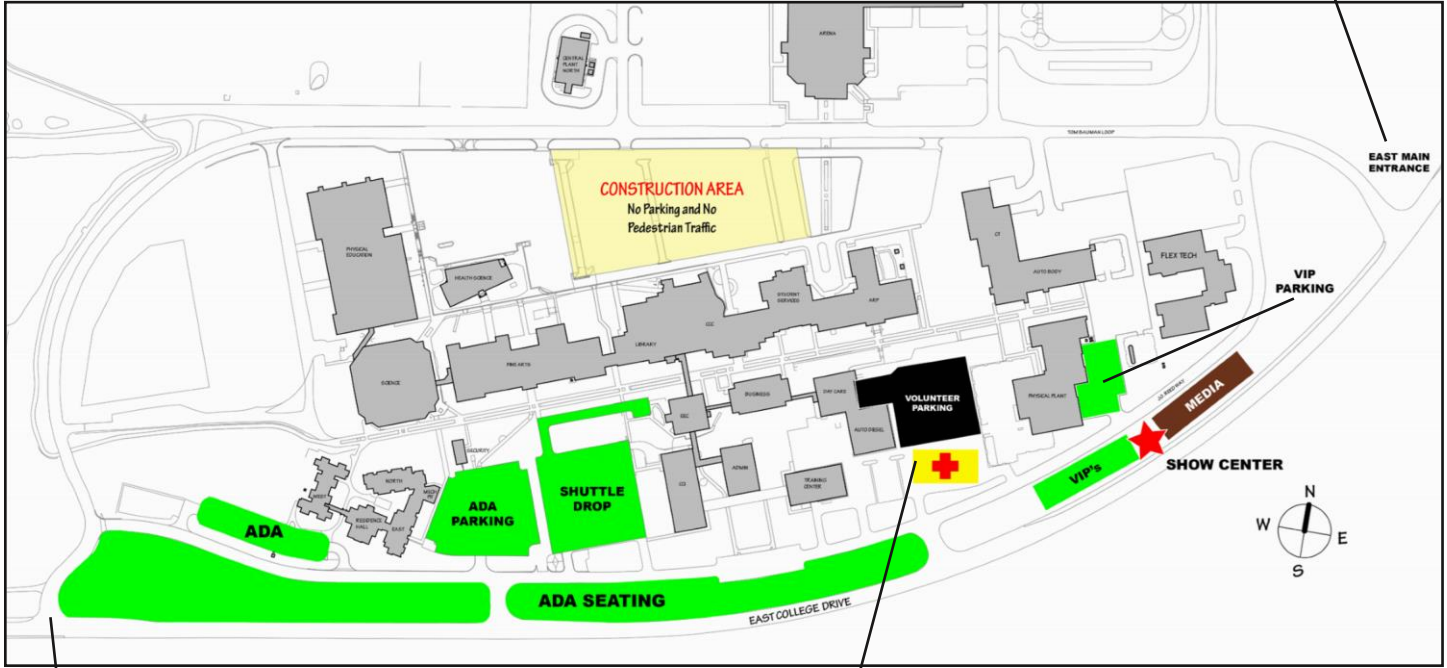

THUNDERBIRDS AIR SHOW

LARAMIE COUNTY COMMUNITY COLLEGE

LCCC.WY.EDU

EAST ENTRANCE
VIP, Media and Spectators

WEST ENTRANCE
Spectator and ADA Areas

Emergency Services, Volunteer Parking
and EMS Emergency Egress

LCCC.WY.EDU

Directions to Thunderbirds Air Show Free Public Parking

PARKING AND COLLEGE DRIVE WILL CLOSE AT 9 A.M.!

Traveling east or west on I-80

- Take exit 364, Laramie County Community College/College Drive
- Follow signs to Laramie County Community College

Traveling north or south on I-25 can only be access at the east

- Take exit 8D to merge onto I-80 east towards US-85/Omaha (Sydney)
- Take exit 364, Laramie County Community College/College Drive
- Follow signs to Laramie County Community College

VIP and Media reserved parking
entrance

**Free shuttle buses run 7-9 a.m. –
Holiday Home Plaza and Cheyenne
Plaza**

ADA reserved parking is available

- ADA parking can only be accessed at the west entrance
- ADA parking is limited