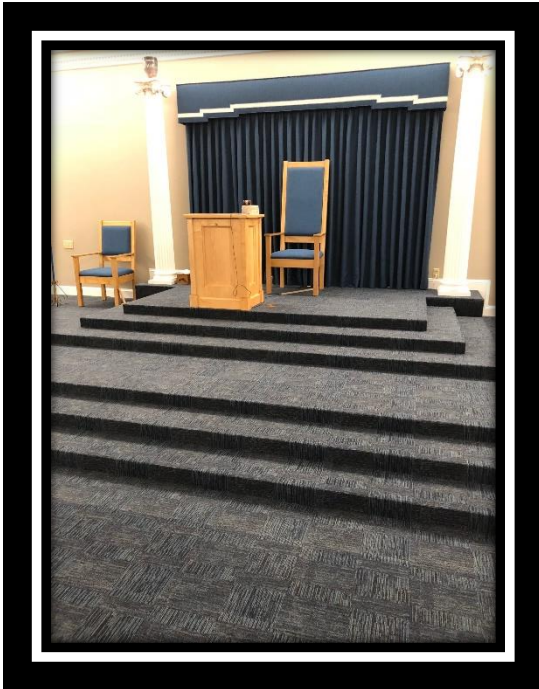

Carlisle Masonic Center

Ceremonial Room

Whether you are making a commitment of a lifetime or having a corporate gathering, this room can seat 150 people very comfortably. (No food or beverage allowed.) We will set-up the room with chairs and/or tables, you bring the rest! Your guests will appreciate the heavily padded chairs! Utilize the lobby for breaks or as a reception area.

The room is 63' long and 43' wide for a total of 2,709 square feet of space.

THEATRE STYLE

Maximum 150

CLASSROOM

Maximum 90

BOARDROOM STYLE

Maximum 60

We Are Wired for Pleasure!

We have Wi-Fi throughout the building with 50Mb down and 10MB up internet access. Our audio systems have both wired and wireless microphones available in the Social Room and in the Ceremonial room. We have the ability to show 720 P Widescreen resolution video on our 160-inch screen with audio from almost any source including computers, android devices, and apple devices using Wi-Fi and/or wired connections. The projector is only available in the social room. Both rooms have audio that was designed to be the same volume throughout the entire room. In both rooms, the speakers are in the ceiling.