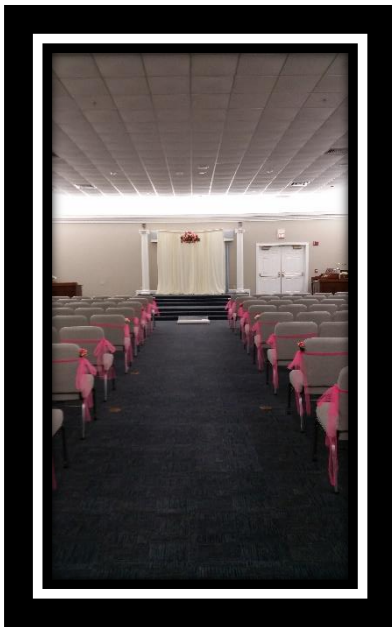

Carlisle Masonic Center

Ceremonial Room

Whether you are making a commitment of a lifetime or having a corporate gathering, this room can seat 150 people very comfortably. (No food or beverage allowed.) We will set-up the room with chairs and/or tables, you bring the rest! Your guests will appreciate the heavily padded chairs! Utilize the lobby for breaks or as a reception area.

The room is 63' long and 43' wide for a total of 2,709 square feet of space.

THEATRE STYLE

Maximum 150

CLASSROOM

Maximum 90

BOARDROOM STYLE

Maximum 60

We Are Wired for Pleasure!

We have Wi-Fi throughout the building with 50Mb down and 10MB up internet access. Our audio systems have both wired and wireless microphones available in the Social Room and in the Ceremonial room. We have the ability to show 720 P Widescreen resolution video on our 160-inch screen with audio from almost any source including computers, android devices, and apple devices using Wi-Fi and/or wired connections. The projector is only available in the social room. Both rooms have audio that was designed to be the same volume throughout the entire room. In both rooms, the speakers are in the ceiling.