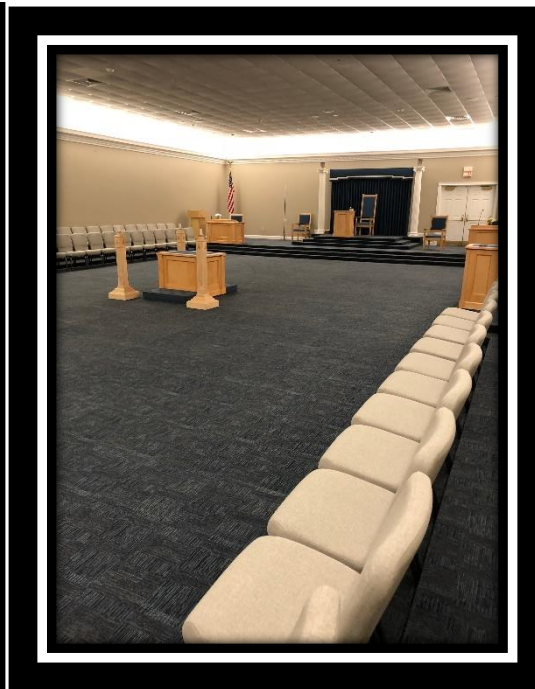

Carlisle Masonic Center

Ceremonial Room

Whether you are making a commitment of a lifetime or having a corporate gathering, this room can seat 150 people very comfortably. (No food or beverage allowed.) We will set-up the room with chairs and/or tables, you bring the rest! Your guests will appreciate the heavily padded chairs! Utilize the lobby for breaks or as a reception area.

The room is 63' long and 43' wide for a total of 2,709 square feet of space.

THEATRE STYLE

Maximum 150

CLASSROOM

Maximum 90

BOARDROOM STYLE

Maximum 60

We Are Wired for Pleasure!

We have Wi-Fi throughout the building with 50Mb down and 10MB up internet access. Our audio systems have both wired and wireless microphones available in the Social Room and in the Ceremonial room. We have the ability to show 720 P Widescreen resolution video on our 160-inch screen with audio from almost any source including computers, android devices, and apple devices using Wi-Fi and/or wired connections. The projector is only available in the social room. Both rooms have audio that was designed to be the same volume throughout the entire room. In both rooms, the speakers are in the ceiling.