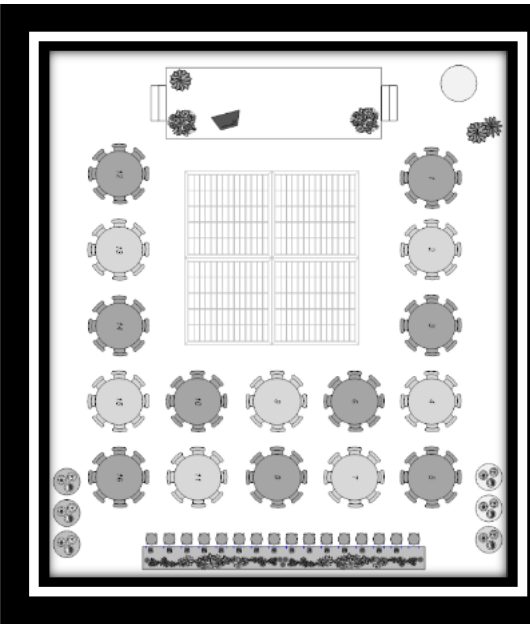

Carlisle Masonic Center

We Are Wired for Pleasure!

We have Wi-Fi throughout the building with 50Mb down and 10MB up internet access. Our audio systems have both wired and wireless microphones available in the Social Room and in the Lodge room. We have the ability to show 720 P Widescreen resolution video on our 160-inch screen with audio from almost any source including computers, android devices, and apple devices using Wi-Fi and/or wired connections. The projector is only available in the social room. Both rooms have audio that was designed to be the same volume throughout the entire room. In both rooms, the speakers are in the ceiling.

Caterers, Vendors, Your Choice!

You are welcome to bring in your choice of vendor to provide your catering needs. We can help you identify a list of providers.

SOCIAL ROOM

You will have plenty of space to dance the night away on our 26x16' dance floor. We have the tables and chairs the rest of the decorating is up to you! The room is 66' x 23' giving you 3,498 square feet for your event! Add-in the reception area that is 23' x 62' and you will have all the space you need!