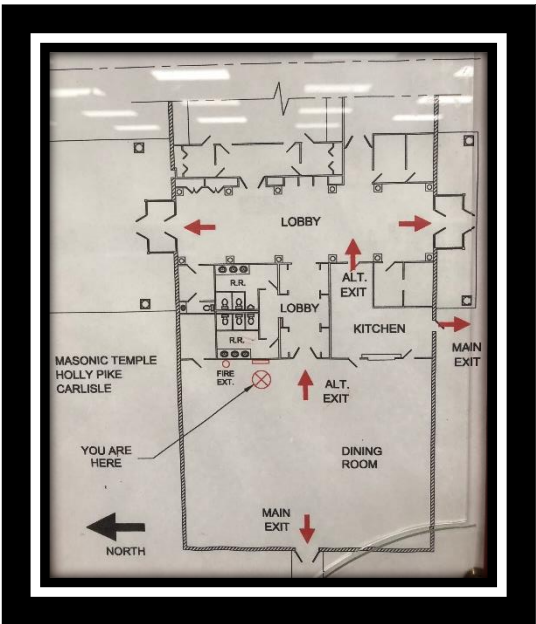

Carlisle Masonic Center

We Are Wired for Pleasure!

We have Wi-Fi throughout the building with 50Mb down and 10MB up internet access. Our audio systems have both wired and wireless microphones available in the Social Room and in the Lodge room. We have the ability to show 720 P Widescreen resolution video on our 160-inch screen with audio from almost any source including computers, android devices, and apple devices using Wi-Fi and/or wired connections. The projector is only available in the social room. Both rooms have audio that was designed to be the same volume throughout the entire room. In both rooms, the speakers are in the ceiling.

Caterers, Vendors, Your Choice!

You are welcome to bring in your choice of vendor to provide your catering needs. We can help you identify a list of providers.

SOCIAL ROOM

You will have plenty of space to dance the night away on our 26x16' dance floor. We have the tables and chairs the rest of the decorating is up to you! The room is 66' x 23' giving you 3,498 square feet for your event! Add-in the reception area that is 23' x 62' and you will have all the space you need!