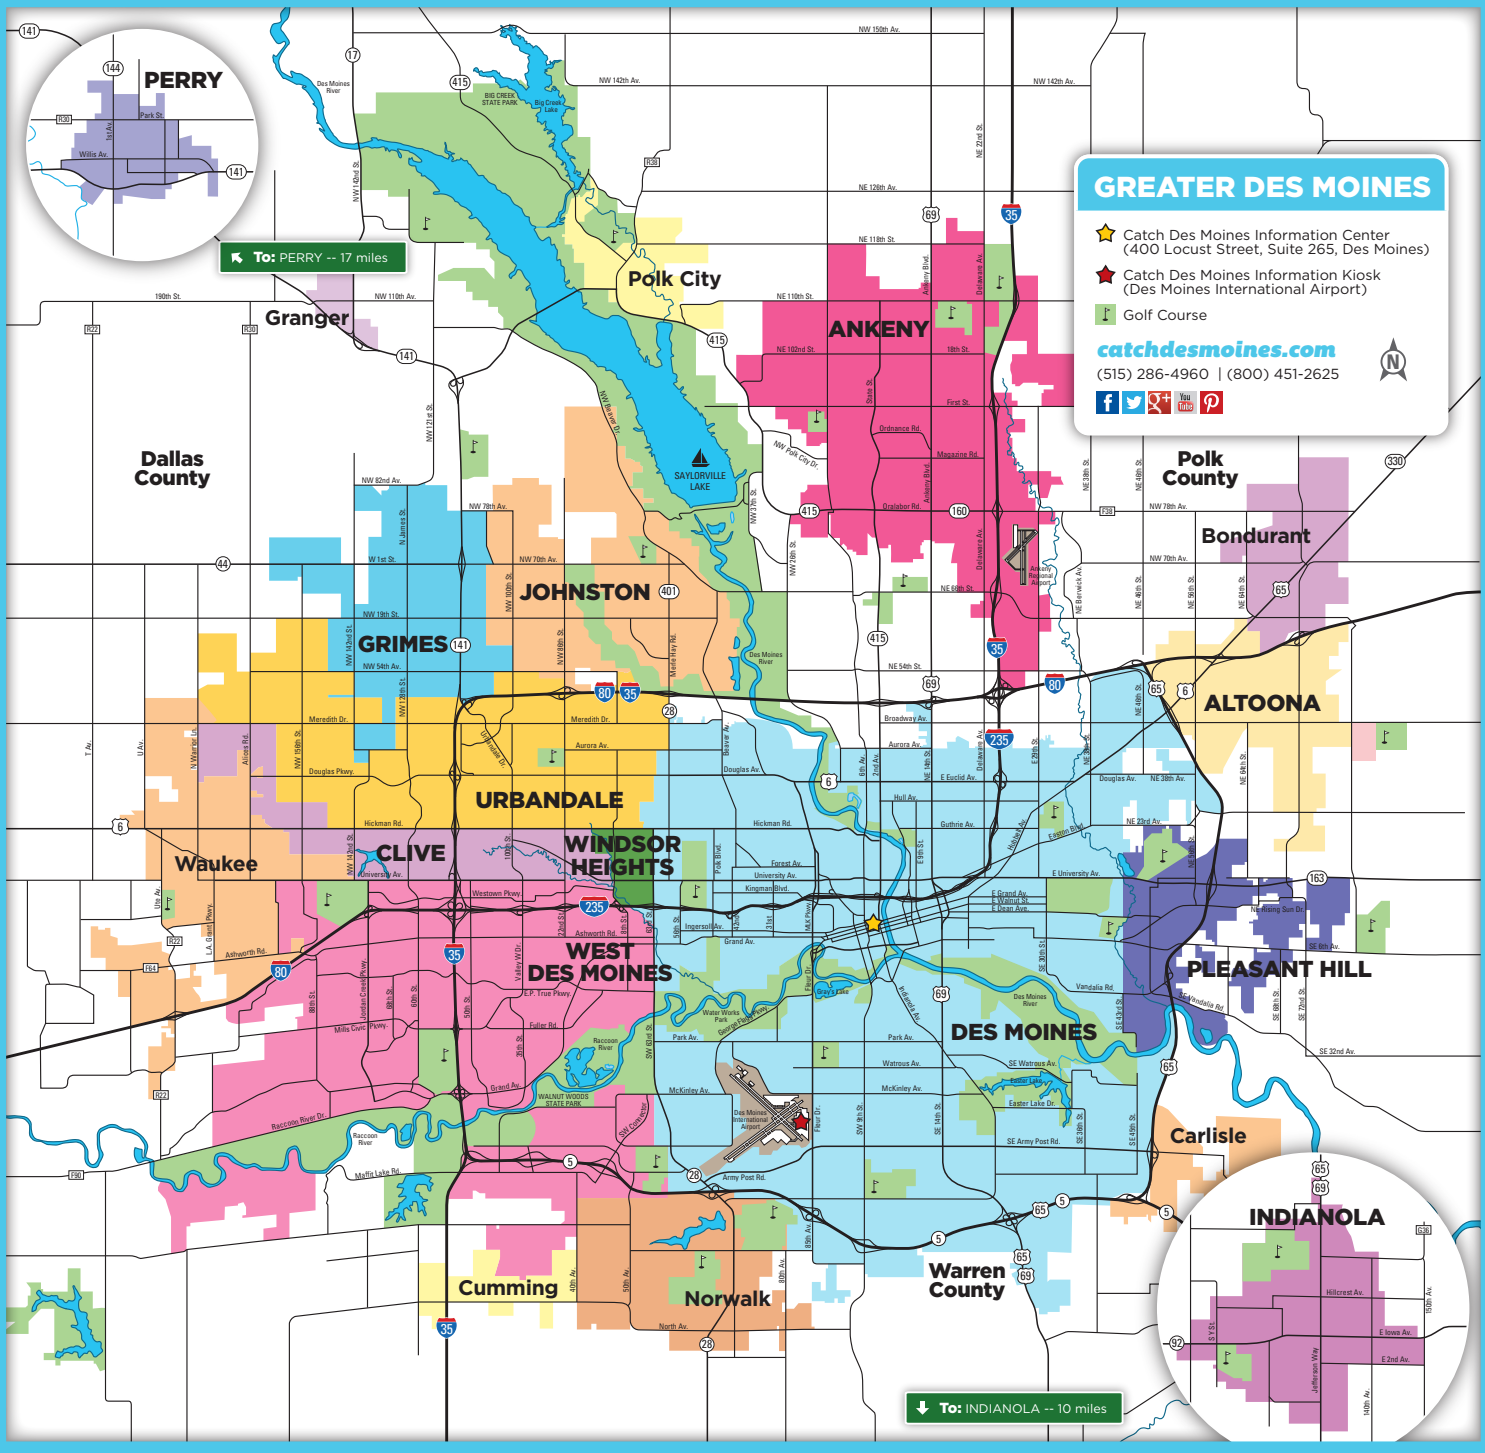

PERRY

← To: PERRY -- 17 miles

GREATER DES MOINES

- ★ Catch Des Moines Information Center (400 Locust Street, Suite 265, Des Moines)
- ★ Catch Des Moines Information Kiosk (Des Moines International Airport)
- 🌳 Golf Course

catchdesmoines.com
 (515) 286-4960 | (800) 451-2625

INDIANOLA

↓ To: INDIANOLA -- 10 miles