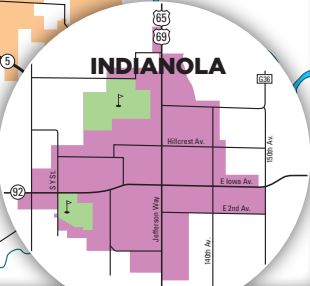

PERRY

← To: PERRY -- 17 miles

GREATER DES MOINES

- ★ Catch Des Moines Information Center (400 Locust Street, Suite 265, Des Moines)
- ★ Catch Des Moines Information Kiosk (Des Moines International Airport)
- 🌳 Golf Course

catchdesmoines.com
 (515) 286-4960 | (800) 451-2625

INDIANOLA

↓ To: INDIANOLA -- 10 miles