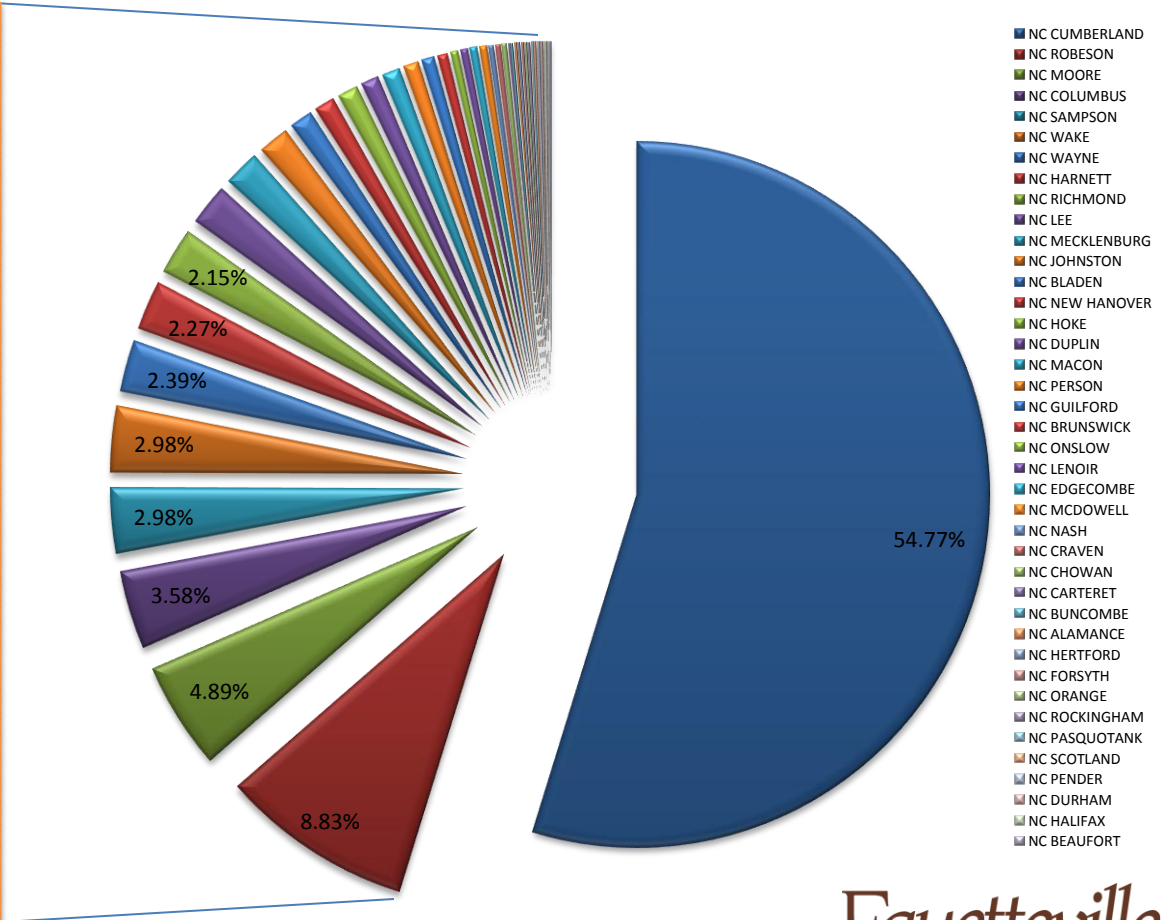

TDA Survey Results

Results by North Carolina Counties (%)

County	Total
CUMBERLAND	54.77%
ROBESON	8.83%
MOORE	4.89%
COLUMBUS	3.58%
SAMPSON	2.98%
WAKE	2.98%
WAYNE	2.39%
HARNETT	2.27%
RICHMOND	2.15%
LEE	1.91%
MECKLENBURG	1.67%
JOHNSTON	1.43%
BLADEN	1.07%
NEW HANOVER	0.95%
HOKE	0.95%
DUPLIN	0.84%
MACON	0.84%
PERSON	0.72%
GUILFORD	0.60%
BRUNSWICK	0.48%
ONSLOW	0.36%
LENOIR	0.36%
EDGECOMBE	0.36%
MCDOWELL	0.36%
NASH	0.24%
CRAVEN	0.24%
CHOWAN	0.24%
CARTERET	0.12%
BUNCOMBE	0.12%
ALAMANCE	0.12%
HERTFORD	0.12%
FORSYTH	0.12%
ORANGE	0.12%
ROCKINGHAM	0.12%
PASQUOTANK	0.12%
SCOTLAND	0.12%
PENDER	0.12%
DURHAM	0.12%
HALIFAX	0.12%
BEAUFORT	0.12%

- NC CUMBERLAND
- NC ROBESON
- NC MOORE
- NC COLUMBUS
- NC SAMPSON
- NC WAKE
- NC WAYNE
- NC HARNETT
- NC RICHMOND
- NC LEE
- NC MECKLENBURG
- NC JOHNSTON
- NC BLADEN
- NC NEW HANOVER
- NC HOKE
- NC DUPLIN
- NC MACON
- NC PERSON
- NC GUILFORD
- NC BRUNSWICK
- NC ONSLOW
- NC LENOIR
- NC EDGECOMBE
- NC MCDOWELL
- NC NASH
- NC CRAVEN
- NC CHOWAN
- NC CARTERET
- NC BUNCOMBE
- NC ALAMANCE
- NC HERTFORD
- NC FORSYTH
- NC ORANGE
- NC ROCKINGHAM
- NC PASQUOTANK
- NC SCOTLAND
- NC DURHAM
- NC HALIFAX
- NC BEAUFORT