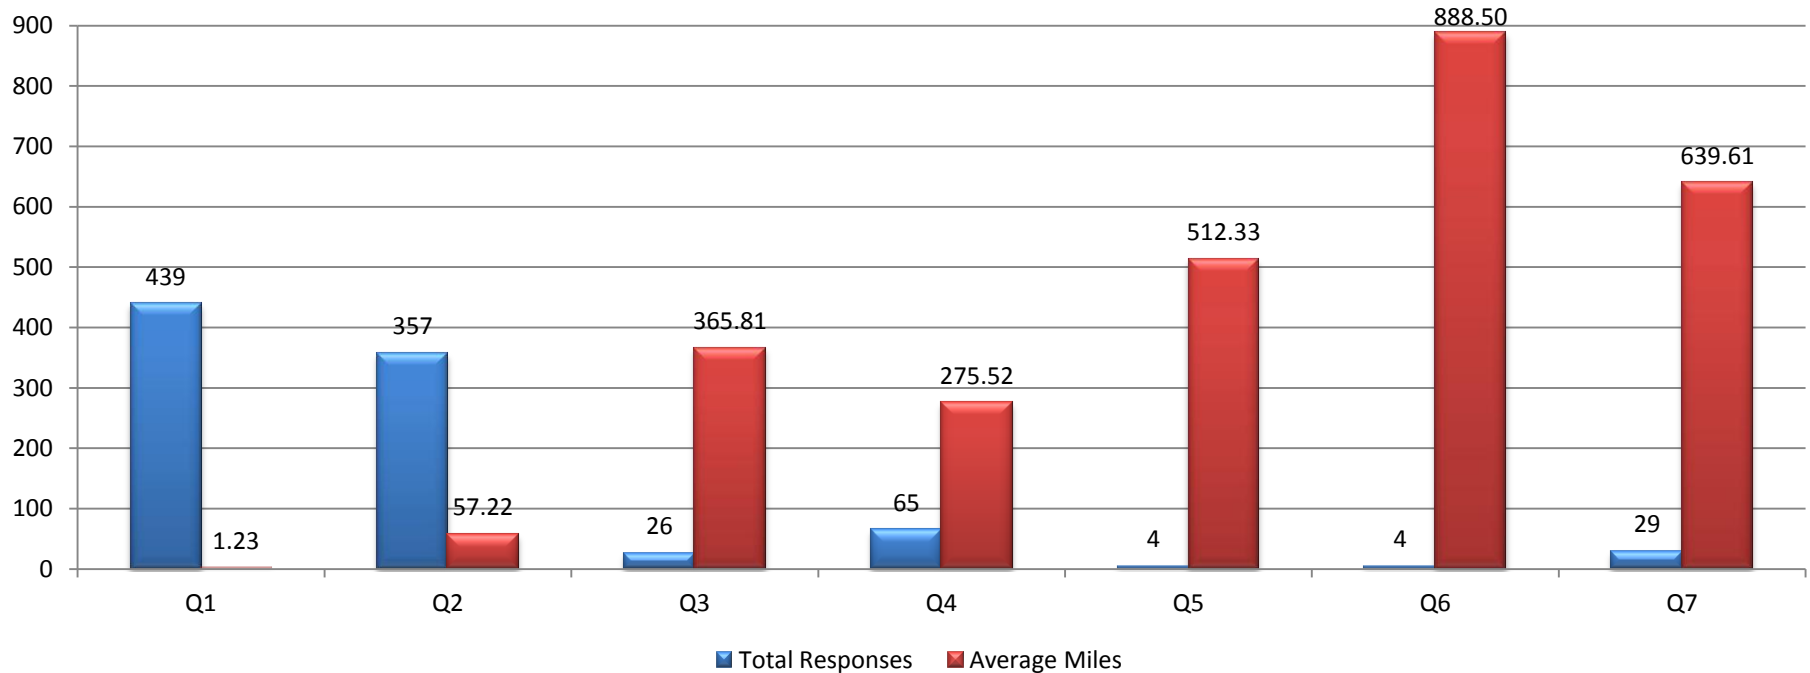

TDA Survey Results

By Statement for Total Respondents and Average Miles Traveled