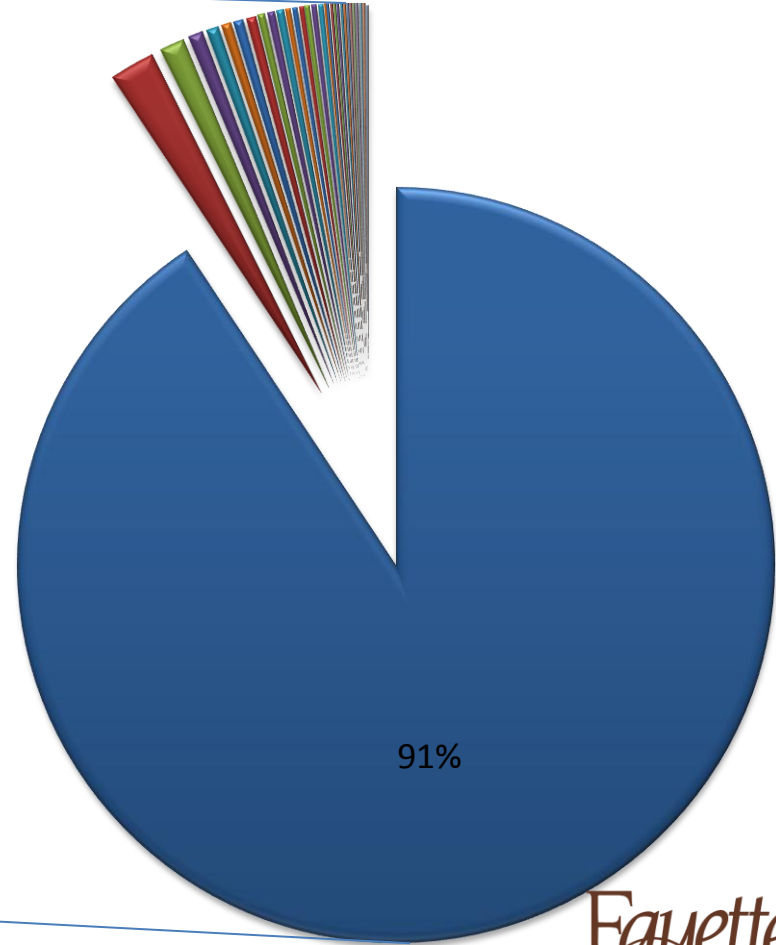

TDA Survey Results

Results by State (%)

State	Total
NC	90.69%
SC	1.95%
FL	1.08%
VA	0.65%
NY	0.54%
GA	0.43%
Invalid Zip Provided	0.43%
TN	0.43%
OH	0.32%
NJ	0.32%
ME	0.32%
WV	0.22%
ID	0.22%
PA	0.22%
AL	0.22%
IL	0.22%
DC	0.22%
KS	0.11%
UT	0.11%
MI	0.11%
MS	0.11%
CO	0.11%
LA	0.11%
HI	0.11%
MD	0.11%
TX	0.11%
DE	0.11%
MN	0.11%
AZ	0.11%
CT	0.11%
NE	0.11%