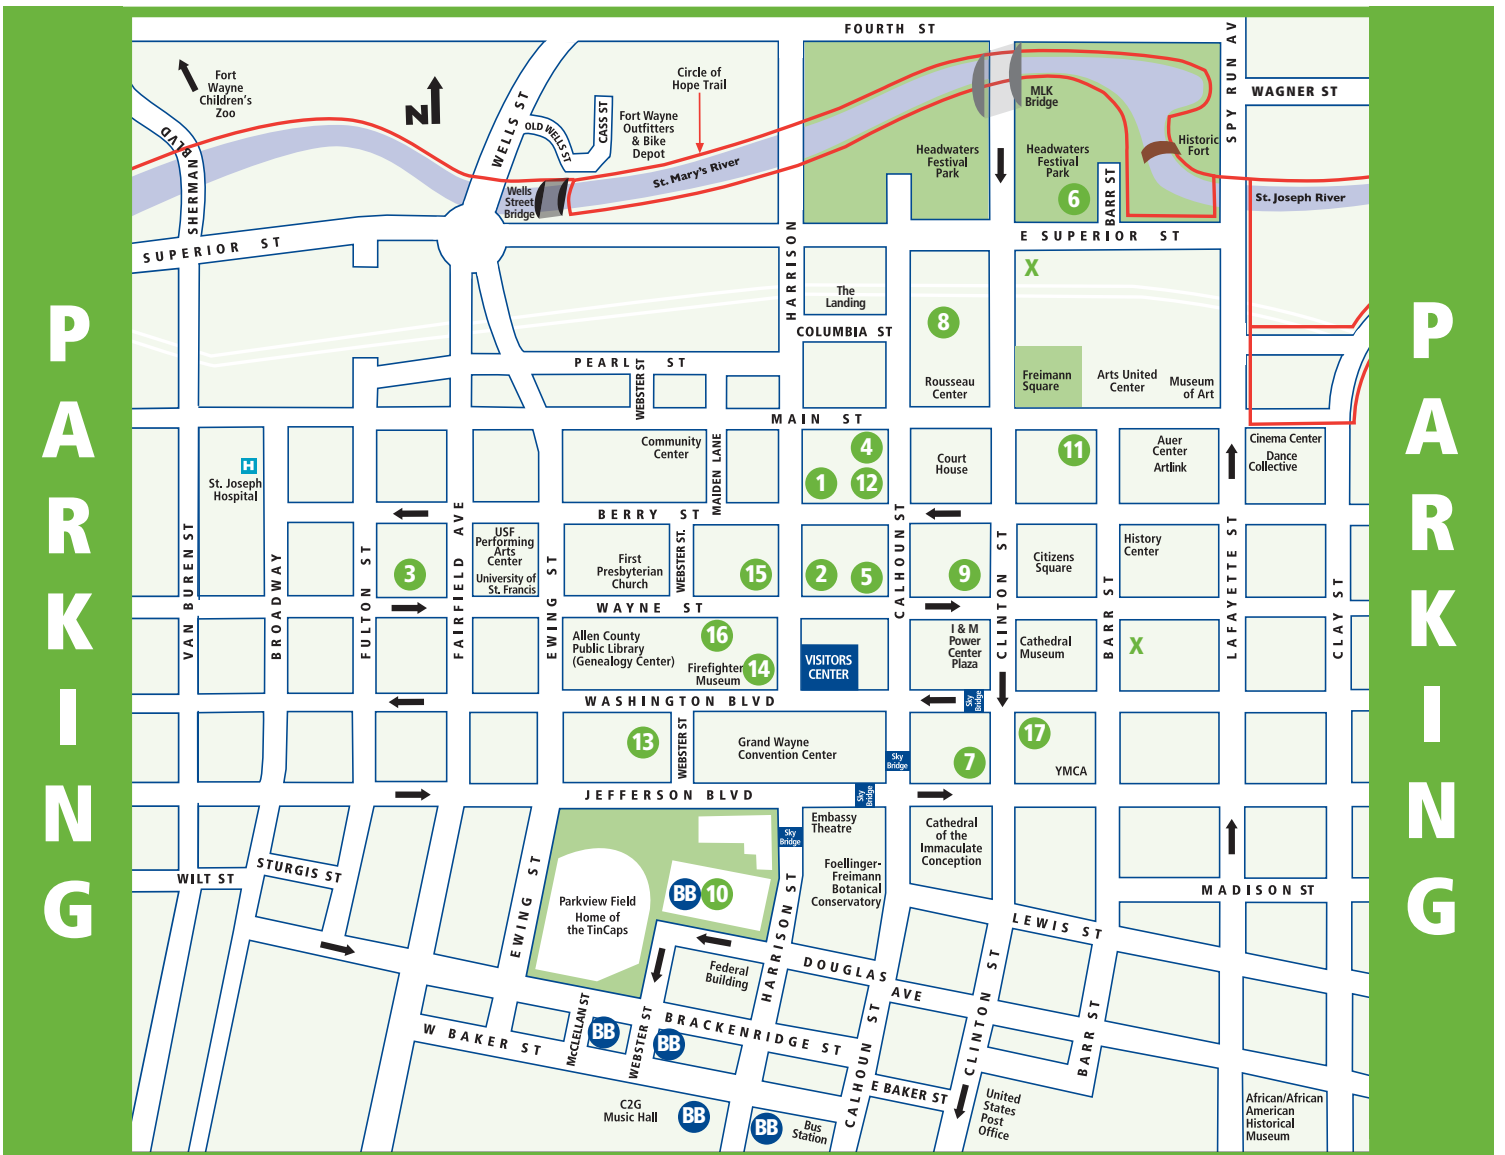

Downtown Public Parking

www.visitfortwayne.com • 800-767-7752

Location	1/2 Hour	1 Hour	Ea. Addl. Hr.	Daily Max	Mon. - Fri. Attendant Hrs.	Night/Weekends	Clearance
1 120 W. Berry St. (Lot)	\$1.00	\$2.00	\$1.00	\$8.00	7 am - 6:30 pm	\$2.00 Flat Fee	
2 132 W. Wayne St. (Lot)	\$1.00	\$2.00	\$1.00	\$8.00	7 am - 5:30 pm	\$2.00 Flat Fee	
3 520 W. Wayne St. (Lot)	Flat Fee	Flat Fee	Flat Fee	\$4.00	Drop Box	\$4.00 Flat Fee	
4 720 S. Calhoun St. (Lot)	\$1.00	\$2.00	\$1.00	\$8.00	7:30 am - 6 pm	\$1.00 Flat Fee	
5 City Center Garage	\$1.00	\$2.00	\$1.00	\$7.00	24 hr. automated	\$2.00 Flat Fee	7'
6 Headwaters Park (Lot)	Flat Fee	Flat Fee	Flat Fee	\$2.00	7 am - 5 pm	No Charge	
7 100 E. Washington Blvd. (Civic Garage)	\$0.50	\$1.00	\$1.00	\$8.00	8 am - 10 pm	\$2.00 Flat Fee (after 5 pm) \$5.00 Events	7'
8 One E. Main St. (Plaza Garage)	\$1.00	\$2.00	\$1.00	\$7.00	24 hr. automated	No Charge	8' 2"
9 828 S. Clinton St. (Garage)		\$1.00	\$1.00	\$7.00	24 hr. automated	Special Events	6' 9"
10 Harrison Square Parking Garage	\$0.50	\$1.00	\$1.00	\$8.00	24 hr. automated	\$5.00 Flat Fee (for Special Events only)	10' 7"
11 First Source Garage	\$1.00	\$1.75	\$1.00	\$7.00	6 am - 6 pm	No Charge	6' 8"
12 PNC Building (Garage)	\$1.00	\$2.00	\$1.00	\$7.00	9 am - 6 pm	No Charge	8' 6"
13 Library Lot - Webster (library visitors only)		\$1.00	\$1.00	\$7.00	24 hr. automated, credit card only		
14 Library Lot - Harrison		\$1.00	\$1.00	\$7.00	24 hr. automated, credit card only		
15 Skyline Garage	\$0.50	\$1.00	\$1.00	\$8.00	24 hr. automated	\$5.00 Flat Fee (for Special Events only)	8' 2"
16 ACPL Surface Lot		\$1.00	\$1.00	\$7.00	24 hr. automated		
17 210 E. Washington Blvd.				\$4.00 Drop Box	24 hr. automated		
BB Baseball Parking - \$4.00							
X Cluster of Metered Parking							