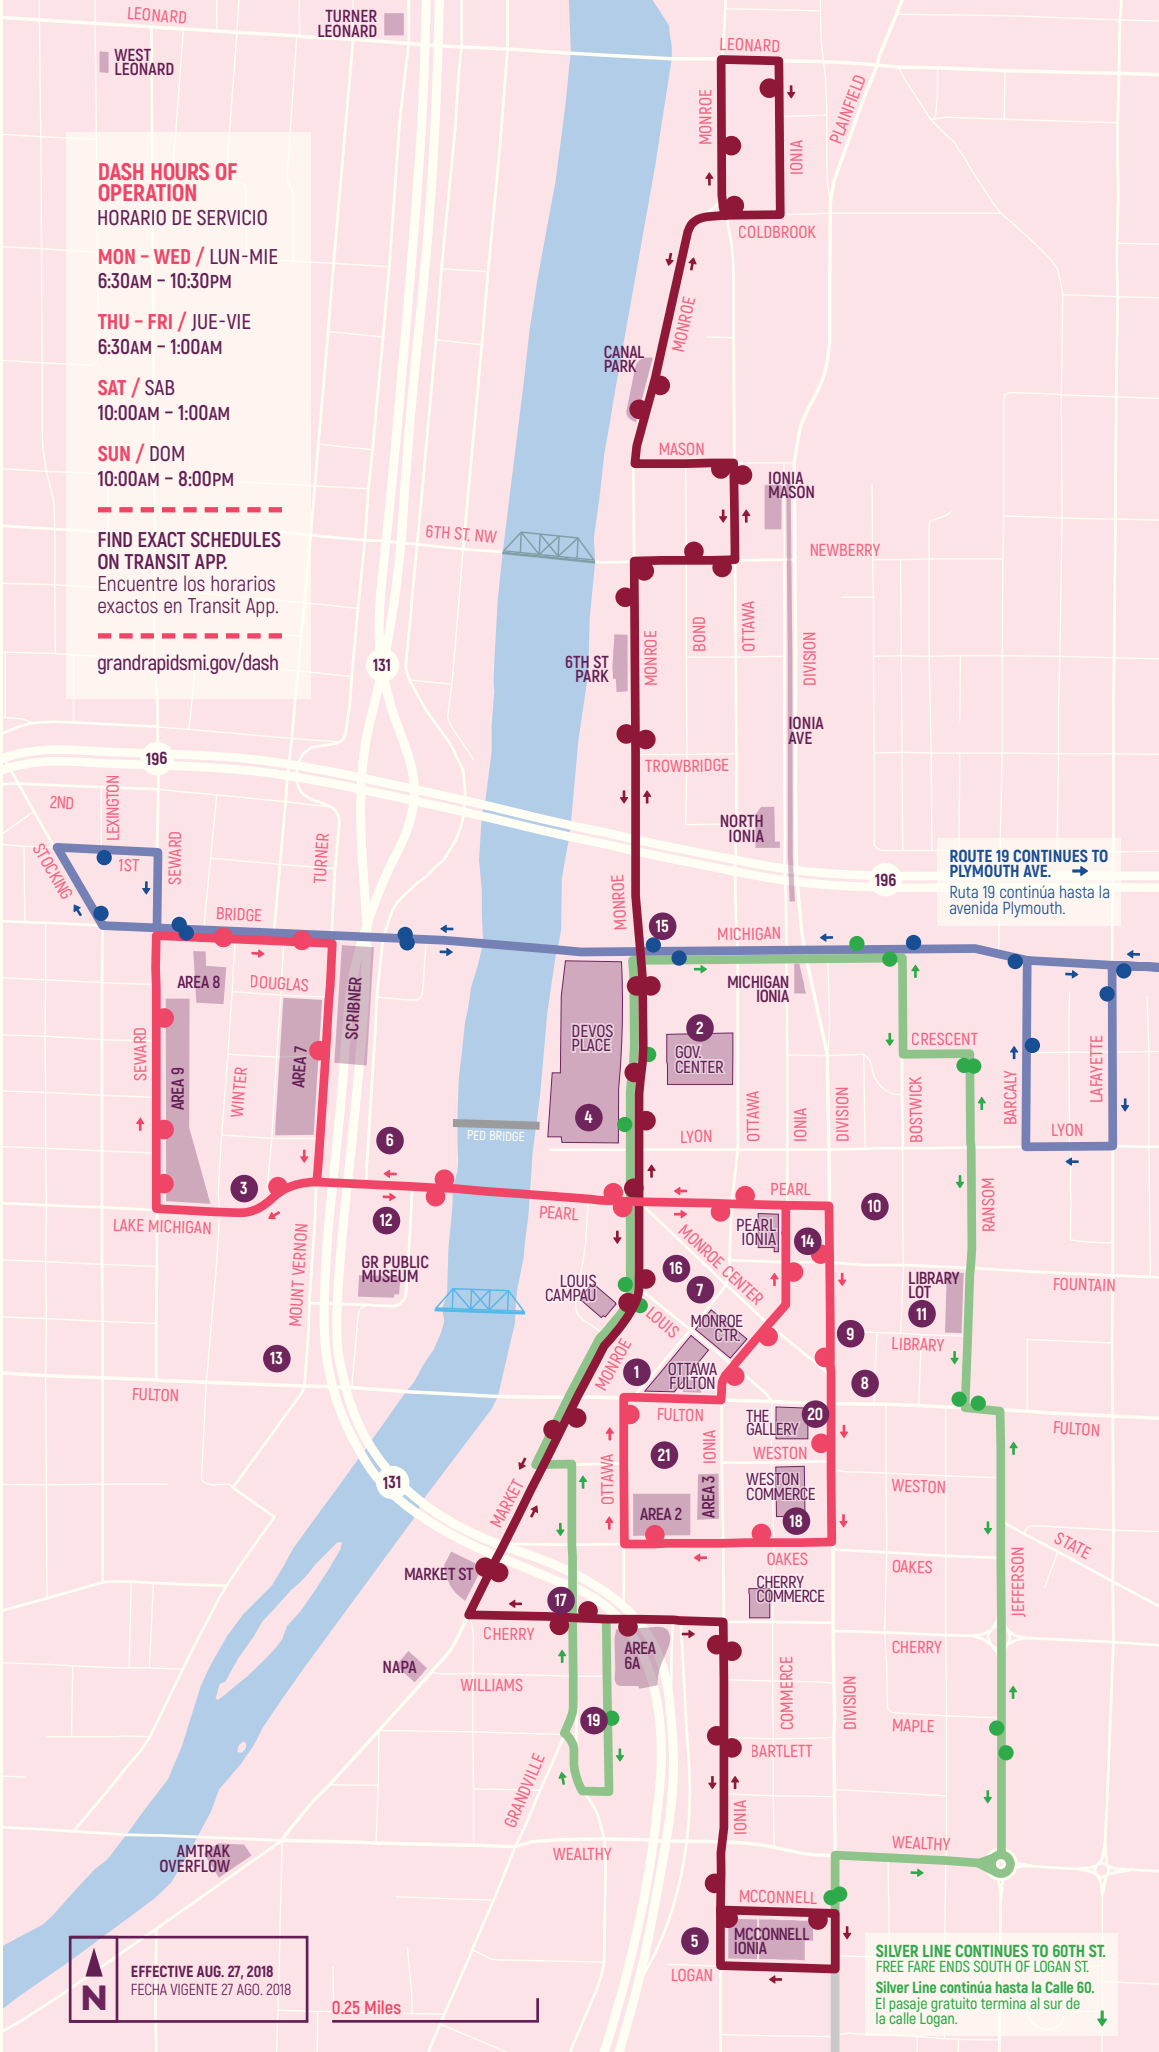

DOWNTOWN AREA SHUTTLE

LEGEND / LEYENDA

PARKING LOTS / RAMPS
Estacionamiento Público

FARE-FREE ROUTES
RUTAS GRATUITAS

- DASH WEST / DASH Oeste
- DASH NORTH / DASH Norte
- ROUTE 19 - MICHIGAN ST.
RUTA 19 - calle Michigan
- SILVER LINE
FROM LOGAN ST. NORTH ONLY
Sólo al norte de la calle Logan

POINTS OF INTEREST
PUNTOS DE INTERÉS

- 1 20 MONROE LIVE / THE B.O.B.
- 2 CITY HALL / CALDER PLAZA
Alcaldía / Plaza Calder
- 3 DAVID D. HUNTING YMCA
- 4 DEVOS PLACE
- 5 DOWNTOWN MARKET
- 6 GERALD R. FORD MUSEUM
Museo Gerald R. Ford
- 7 GRAND RAPIDS ART MUSEUM
Museo de Arte Grand Rapids
- 8 GRAND RAPIDS CHILDREN'S MUSEUM
Museo de Niños Grand Rapids
- 9 GRAND RAPIDS CIVIC THEATER
Teatro Civico Grand Rapids
- 10 GRAND RAPIDS COMMUNITY COLLEGE
- 11 GRAND RAPIDS PUBLIC LIBRARY
Biblioteca Pública Grand Rapids
- 12 GRAND RAPIDS PUBLIC MUSEUM
Museo Público Grand Rapids
- 13 GRAND VALLEY STATE UNIVERSITY
- 14 KENDALL COLLEGE OF ART & DESIGN
- 15 MSU GRAND RAPIDS RESEARCH CENTER
Centro de Investigación MSU
- 16 ROSA PARKS CIRCLE
- 17 THE INTERSECTION
- 18 THE PYRAMID SCHEME
- 19 THE RAPID CENTRAL STATION
Estación Central The Rapid
- 20 URBAN INSTITUTE OF CONTEMPORARY ARTS
Instituto Urbano de Arte Contemporáneo
- 21 VAN ANDEL ARENA

DASH HOURS OF OPERATION
HORARIO DE SERVICIO

MON - WED / LUN - MIE
6:30AM - 10:30PM

THU - FRI / JUE - VIE
6:30AM - 1:00AM

SAT / SAB
10:00AM - 1:00AM

SUN / DOM
10:00AM - 8:00PM

FIND EXACT SCHEDULES ON TRANSIT APP.
Encuentre los horarios exactos en Transit App.

grandrapidsmi.gov/dash

ROUTE 19 CONTINUES TO PLYMOUTH AVE.
Ruta 19 continúa hasta la avenida Plymouth.

SILVER LINE CONTINUES TO 60TH ST.
FREE FARE ENDS SOUTH OF LOGAN ST.
Silver Line continúa hasta la Calle 60.
El pasaje gratuito termina al sur de la calle Logan.