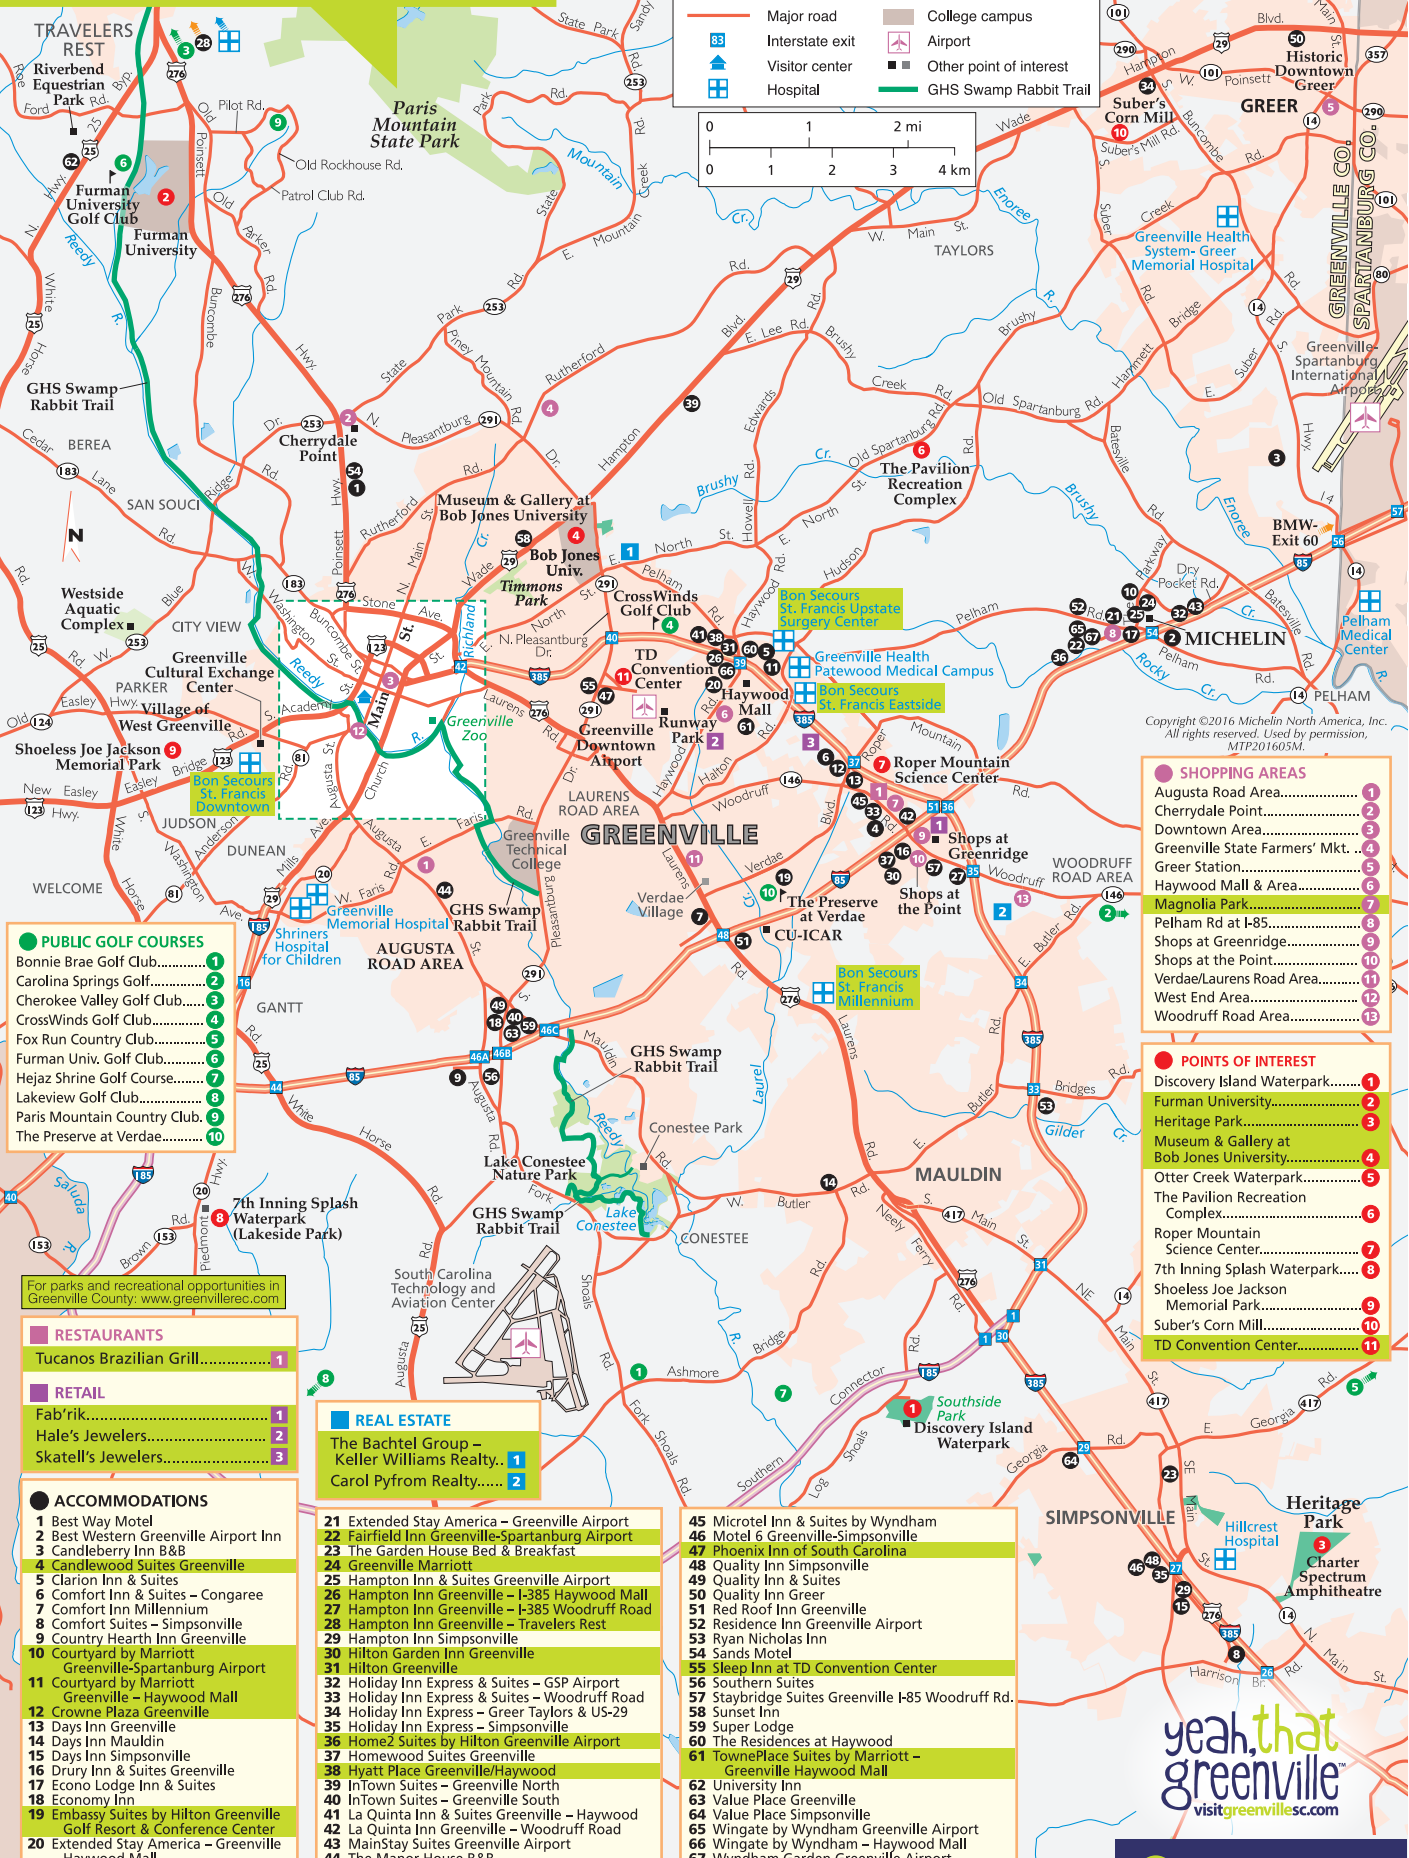

# Greenville County

— Interstate highway/Limited access highway  
— Toll highway  
— US highway  
— Major road  
— Interstate exit  
— Visitor center  
— Hospital  
— State Park  
— County Park  
— College campus  
— Airport  
— Other point of interest  
— GHS Swamp Rabbit Trail

Copyright ©2016 Michelin North America, Inc. All rights reserved. Used by permission, MTP201605M.

**SHOPPING AREAS**

Augusta Road Area.....	1
Cherrydale Point.....	2
Downtown Area.....	3
Greenville State Farmers' Mkt. ....	4
Grey Station.....	5
Haywood Mall & Area.....	6
Magnolia Park.....	7
Pelham Rd at I-85.....	8
Shops at Greeridge.....	9
Shops at the Point.....	10
Verdae/Laurens Road Area.....	11
West End Area.....	12
Woodruff Road Area.....	13

**POINTS OF INTEREST**

Discovery Island Waterpark.....	1
Furman University.....	2
Heritage Park.....	3
Museum & Gallery at Bob Jones University.....	4
Otter Creek Waterpark.....	5
The Pavilion Recreation Complex.....	6
Roper Mountain Science Center.....	7
7th Inning Splash Waterpark.....	8
Shoelless Joe Jackson Memorial Park.....	9
Suber's Corn Mill.....	10
TD Convention Center.....	11

45 Microtel Inn & Suites by Wyndham
46 Motel 6 Greenville-Simpsonville
47 Phoenix Inn of South Carolina
48 Quality Inn Simpsonville
49 Quality Inn & Suites
50 Quality Inn Greer
51 Red Roof Inn Greenville
52 Residence Inn Greenville Airport
53 Ryan Nicholas Inn
54 Sands Motel
55 Sleep Inn at TD Convention Center
56 Southern Suites
57 Staybridge Suites Greenville I-85 Woodruff Rd.
58 Sunset Inn
59 Super Lodge
60 The Residences at Haywood
61 TownePlace Suites by Marriott - Greenville Haywood Mall
62 University Inn
63 Value Place Greenville
64 Value Place Simpsonville
65 Wingate by Wyndham Greenville Airport
66 Wingate by Wyndham - Haywood Mall
67 Wyndham Garden Greenville Airport