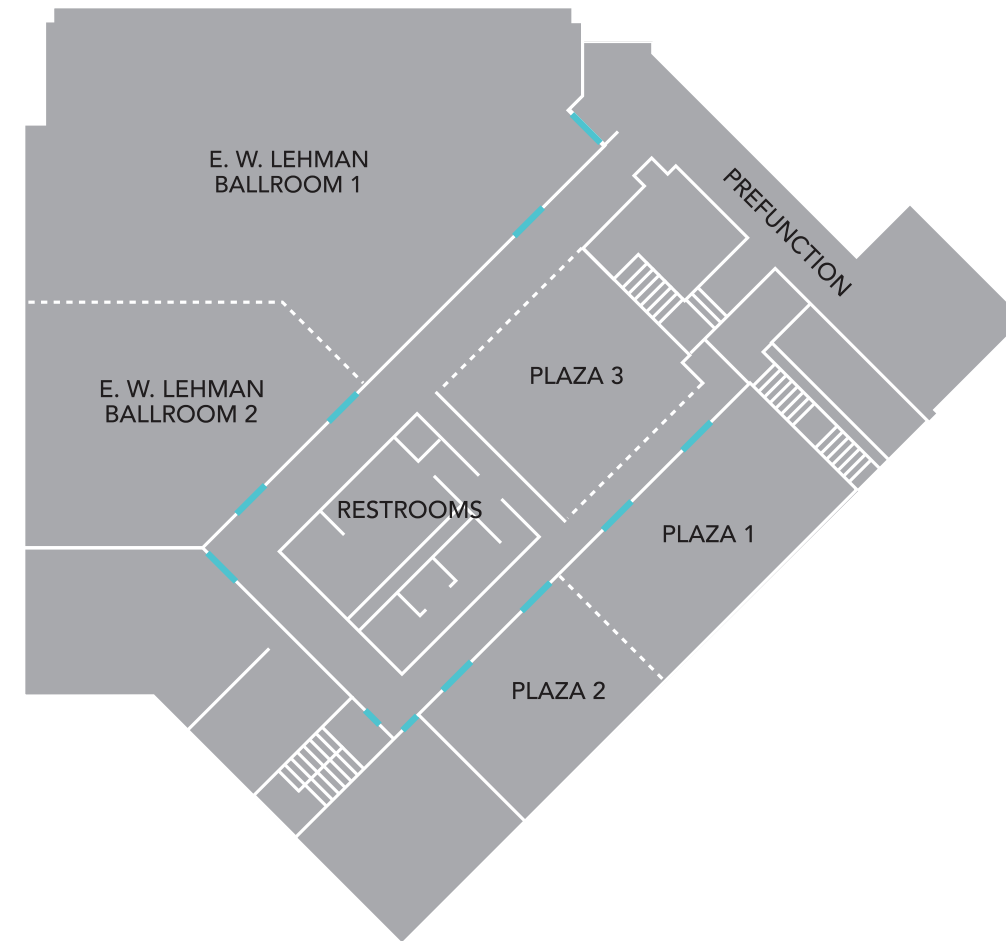

MEETING FACILITIES

HOTELVETRO STUDIO SUITES

201 S Linn St, Iowa City
(319) 337-4961
hotelvetro.com

hotelVetro's venues for business meetings and social events provide the backdrop you need for a successful gathering. Its versatile event space can hold intimate affairs in the executive board room or host a lavish wedding celebration. More than 15,000 square feet of event space make hotelVetro the go-to Iowa City conference hotel in the downtown area.

56	Total Sleeping Rooms
6	Total Number of Meeting Rooms
13,663	Total Meeting Space (sq ft)

MEETING ROOM	SQ FT	DIMENSION	RECEPTION	BANQUET	THEATER	CLASSROOM	U-SHAPE
Lehman Ballroom 1	4,042	48 x 84	350	250	300	200	80
Lehman Ballroom 2	1,700	39 x 44	180	100	140	100	30
Lehman Ballroom 1&2	5,472	87 x 128	350	325	465	330	-
Plaza 1	1,057	24 x 43	100	60	65	50	20
Plaza 2	767	24 x 31	80	50	65	50	20
Plaza 1&2	1,824	24 x 74	180	110	130	100	40
Plaza 3	650	24 x 27	70	50	40	30	20
Boardroom	898	21 x 28	-	70	40	30	20
Roof Terrace	4,819	57 x 85	400	200	-	-	-

FLOOR PLAN