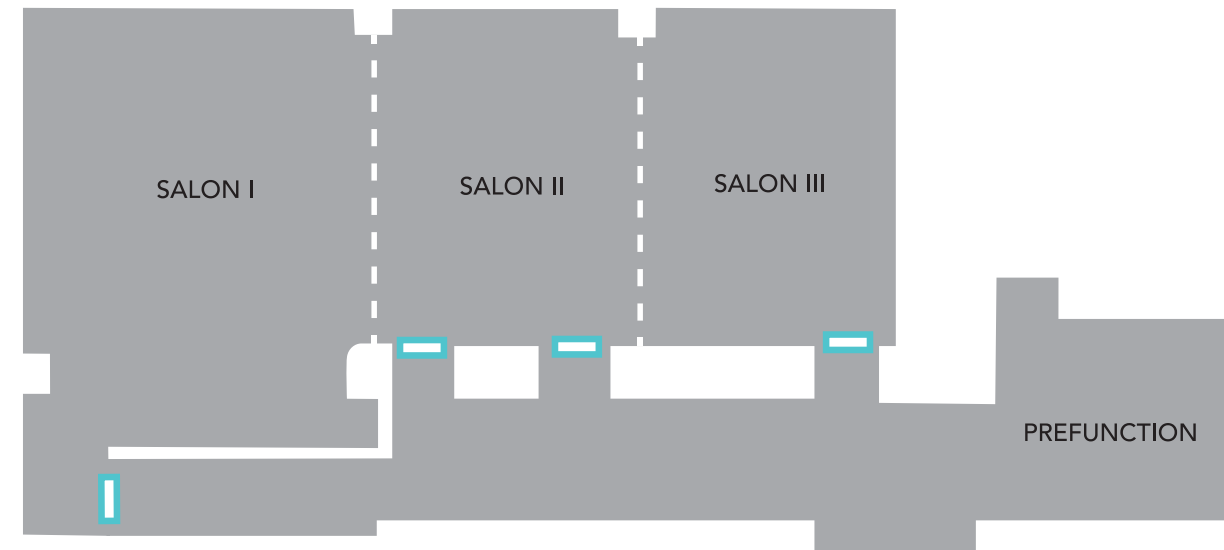

MEETING FACILITIES

HILTON GARDEN INN

328 S Clinton St, Iowa City
(319) 248-6100
iowacitydowntown.hgi.com

Located in downtown Iowa City on the University of Iowa campus, guests can enjoy the fabulous food, drinks, and amazing views on the rooftop restaurant and bar. This latest generation Hilton Garden Inn property features the finest amenities and design standards in the industry, including 3,000 square feet of state of the art banquet space.

143	Total Sleeping Rooms
3	Total Number of Meeting Rooms
2,788	Total Meeting Space (sq ft)

MEETING ROOM	SQ FT	DIMENSION	RECEPTION	BANQUET	THEATER	CLASSROOM	U-SHAPE
Ballroom	2,788	82 x 34	220	200	240	174	-
Salon I	1,517	41 x 37	120	100	130	99	39
Salon I & II	2,205	63 x 35	170	150	180	129	-
Salon II	672	32 x 21	50	40	55	30	24
Salon II & III	1,280	40 x 32	100	80	100	60	-
Salon III	756	32 x 18	50	40	45	30	-

FLOOR PLAN