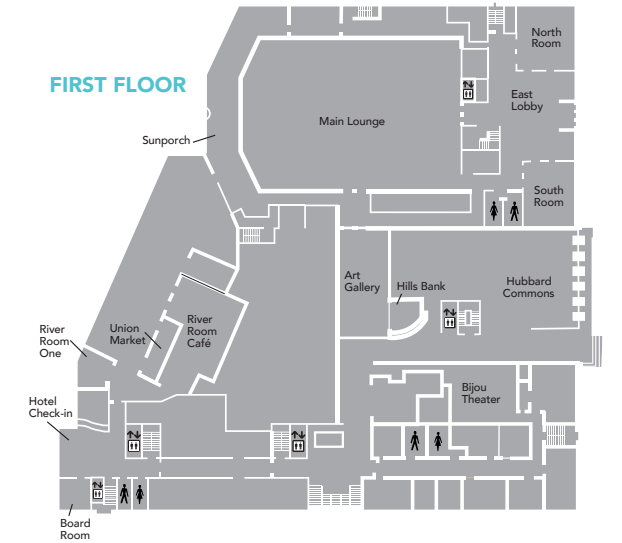

MEETING FACILITIES

CLARION HIGHLANDER HOTEL & CONFERENCE CENTER

2525 North Dodge St, Iowa City
(319) 354-2000
clarionhighlander.com

The Clarion Highlander Hotel & Conference Center offers a large variety of Iowa City meeting space, rooms and conference spaces, which can accommodate groups ranging in size from 15 to 500. Meetings feature personalized menu planning with a wide range of available food and beverage selections.

90	Total Sleeping Rooms
8	Total Number of Meeting Rooms
13,000	Total Meeting Space (sq ft)

MEETING ROOM	SQ FT	DIMENSION	RECEPTION	BANQUET	THEATER	CLASSROOM	U-SHAPE
Piper's Ballroom	5,832	72 x 81	500	500	600	350	-
West Ballroom	2,250	45 x 50	150	150	150	100	-
Garden Room	2,640	40 x 66	125	125	150	75	-
Gold Room	1,085	31 x 35	60	60	70	50	-
Mirror Room	540	18 x 30	55	55	60	24	-
Celebrity Room	280	20 x 14	-	-	-	-	-
Piper's West	2,520	72 x 35	100	100	200	80	-
Piper's East	3,312	72 x 46	-	-	-	-	-

FLOOR PLAN

IOWA HOUSE HOTEL

121 Iowa Memorial Union, Iowa City
(319) 335-3513
iowahousehotel.com

The Iowa House Hotel is conveniently connected to the Iowa Memorial Union (IMU), offering exceptional customer service, event planning, catering, and a variety of venues in one location. The IMU has over 15 meeting rooms with updated technology, river views, Wi-Fi, and a welcoming, knowledgeable staff to help make your meeting a success. Banquet and ballroom spaces are also available to accommodate everything from small groups to 1,200 seat lectures.

Total Sleeping Rooms	96
Total Number of Meeting Rooms	21
Total Meeting Space (sq ft)	33,214