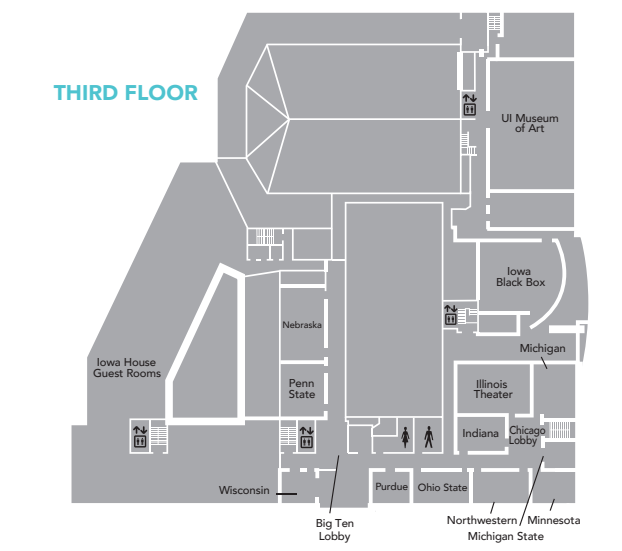

MEETING FACILITIES

CLARION HIGHLANDER HOTEL & CONFERENCE CENTER

2525 North Dodge St, Iowa City
(319) 354-2000
clarionhighlander.com

The Clarion Highlander Hotel & Conference Center offers a large variety of Iowa City meeting space, rooms and conference spaces, which can accommodate groups ranging in size from 15 to 500. Meetings feature personalized menu planning with a wide range of available food and beverage selections.

90	Total Sleeping Rooms
8	Total Number of Meeting Rooms
13,000	Total Meeting Space (sq ft)

MEETING ROOM	SQ FT	DIMENSION	RECEPTION	BANQUET	THEATER	CLASSROOM	U-SHAPE
Piper's Ballroom	5,832	72 x 81	500	500	600	350	-
West Ballroom	2,250	45 x 50	150	150	150	100	-
Garden Room	2,640	40 x 66	125	125	150	75	-
Gold Room	1,085	31 x 35	60	60	70	50	-
Mirror Room	540	18 x 30	55	55	60	24	-
Celebrity Room	280	20 x 14	-	-	-	-	-
Piper's West	2,520	72 x 35	100	100	200	80	-
Piper's East	3,312	72 x 46	-	-	-	-	-

FLOOR PLAN

IOWA HOUSE HOTEL

121 Iowa Memorial Union, Iowa City
(319) 335-3513
iowahousehotel.com

The Iowa House Hotel is conveniently connected to the Iowa Memorial Union (IMU), offering exceptional customer service, event planning, catering, and a variety of venues in one location. The IMU has over 15 meeting rooms with updated technology, river views, Wi-Fi, and a welcoming, knowledgeable staff to help make your meeting a success. Banquet and ballroom spaces are also available to accommodate everything from small groups to 1,200 seat lectures.

Total Sleeping Rooms	96
Total Number of Meeting Rooms	21
Total Meeting Space (sq ft)	33,214