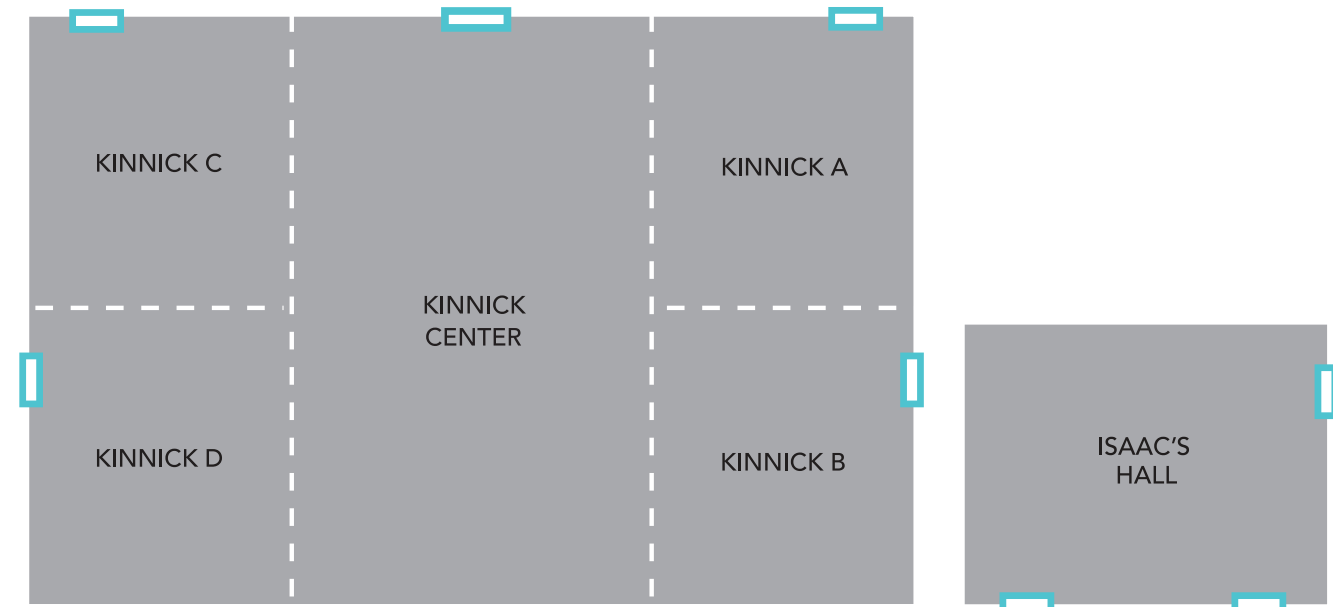

MEETING FACILITIES

HAMPTON INN

1200 1st Ave, Coralville
(319) 351-6600 or (800) 445-8667
iowacity.hamptoninn.com

The Hampton Inn Hotel is conveniently located off I-80 providing guests easy access to both Iowa City and Coralville with complimentary parking. Guests enjoy this hotel's convenient location to Coral Ridge Mall, University of Iowa, Hancher Auditorium, Kinnick Stadium and the University of Iowa Hospitals and Clinics. The rooms feature comfortable beds, complimentary Wi-Fi and flat-screen televisions. Start your day off right with free hot breakfast. Enjoy premium coffee and tea available in the lobby 24 hours a day.

MEETING ROOM	SQ FT	DIMENSION	RECEPTION	BANQUET	THEATER	CLASSROOM	U-SHAPE
Kinnick A	594	27 x 22	50	32	60	30	20
Kinnick B	594	27 x 22	50	32	60	30	20
Kinnick C	540	27 x 20	50	32	60	30	20
Kinnick D	540	27 x 20	50	32	60	30	20
Kinnick Center	2,035	37 x 55	200	120	160	100	50
Kinnick Ballroom	4,400	80 x 55	400	400	400	250	-
Isaac's Hall	1,064	38 x 28	120	70	100	60	35
Executive Boardroom	120	15 x 8	8	-	-	-	-
Conference Room 208	432	24 x 1	24	24	30	20	15
Conference Room 234	468	26 x 18	24	-	-	-	-

Total Sleeping Rooms - Hampton	115
Total Sleeping Rooms - Radisson	97
Total Number of Meeting Rooms	9
Total Meeting Space (sq ft)	5,464

RADISSON HOTEL & CONFERENCE CENTER

1200 1st Ave, Coralville
(319) 351-5049
radisson.com/coralvilleia