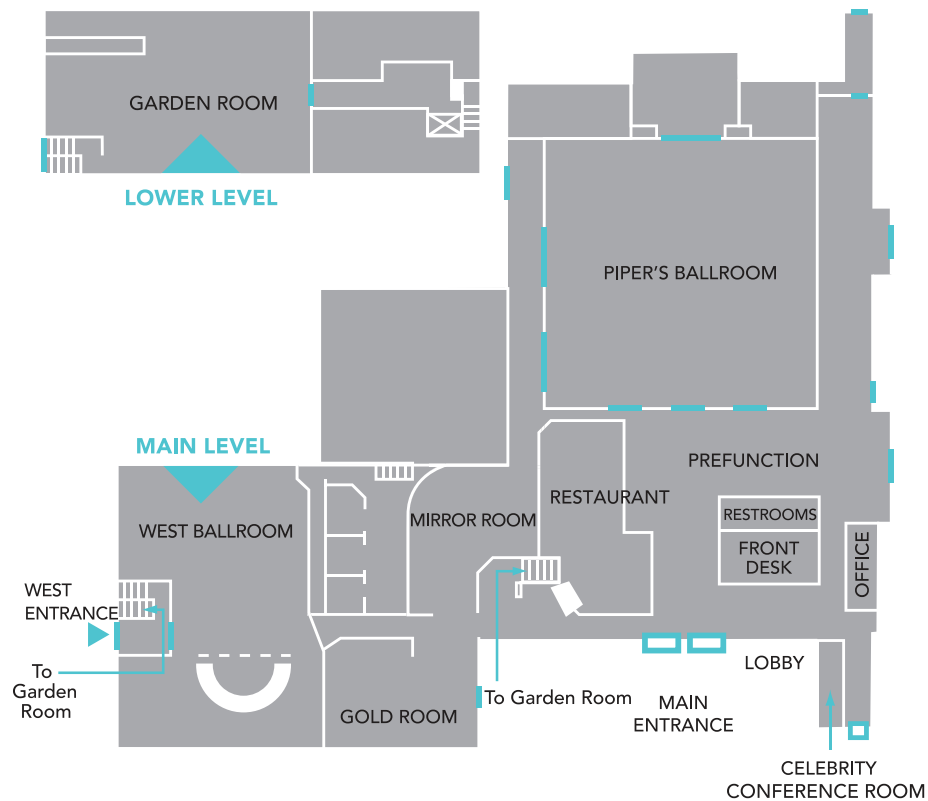

MEETING FACILITIES

CLARION HIGHLANDER HOTEL & CONFERENCE CENTER

2525 North Dodge St, Iowa City
(319) 354-2000
clarionhighlander.com

The Clarion Highlander Hotel & Conference Center offers a large variety of Iowa City meeting space, rooms and conference spaces, which can accommodate groups ranging in size from 15 to 500. Meetings feature personalized menu planning with a wide range of available food and beverage selections.

90	Total Sleeping Rooms
8	Total Number of Meeting Rooms
13,000	Total Meeting Space (sq ft)

MEETING ROOM	SQ FT	DIMENSION	RECEPTION	BANQUET	THEATER	CLASSROOM	U-SHAPE
Piper's Ballroom	5,832	72 x 81	500	500	600	350	-
West Ballroom	2,250	45 x 50	150	150	150	100	-
Garden Room	2,640	40 x 66	125	125	150	75	-
Gold Room	1,085	31 x 35	60	60	70	50	-
Mirror Room	540	18 x 30	55	55	60	24	-
Celebrity Room	280	20 x 14	-	-	-	-	-
Piper's West	2,520	72 x 35	100	100	200	80	-
Piper's East	3,312	72 x 46	-	-	-	-	-

FLOOR PLAN