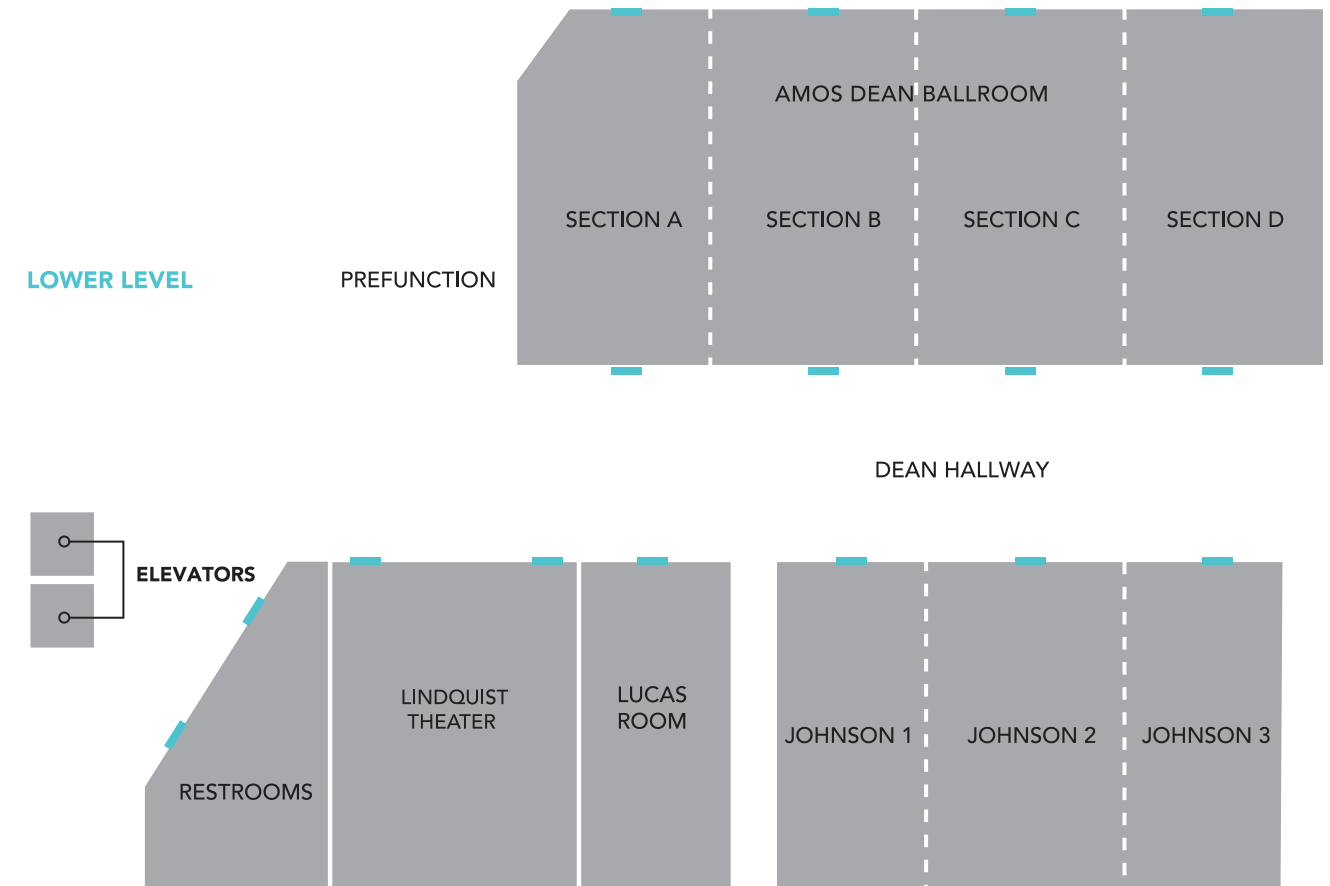

FLOOR PLAN

LOWER LEVEL