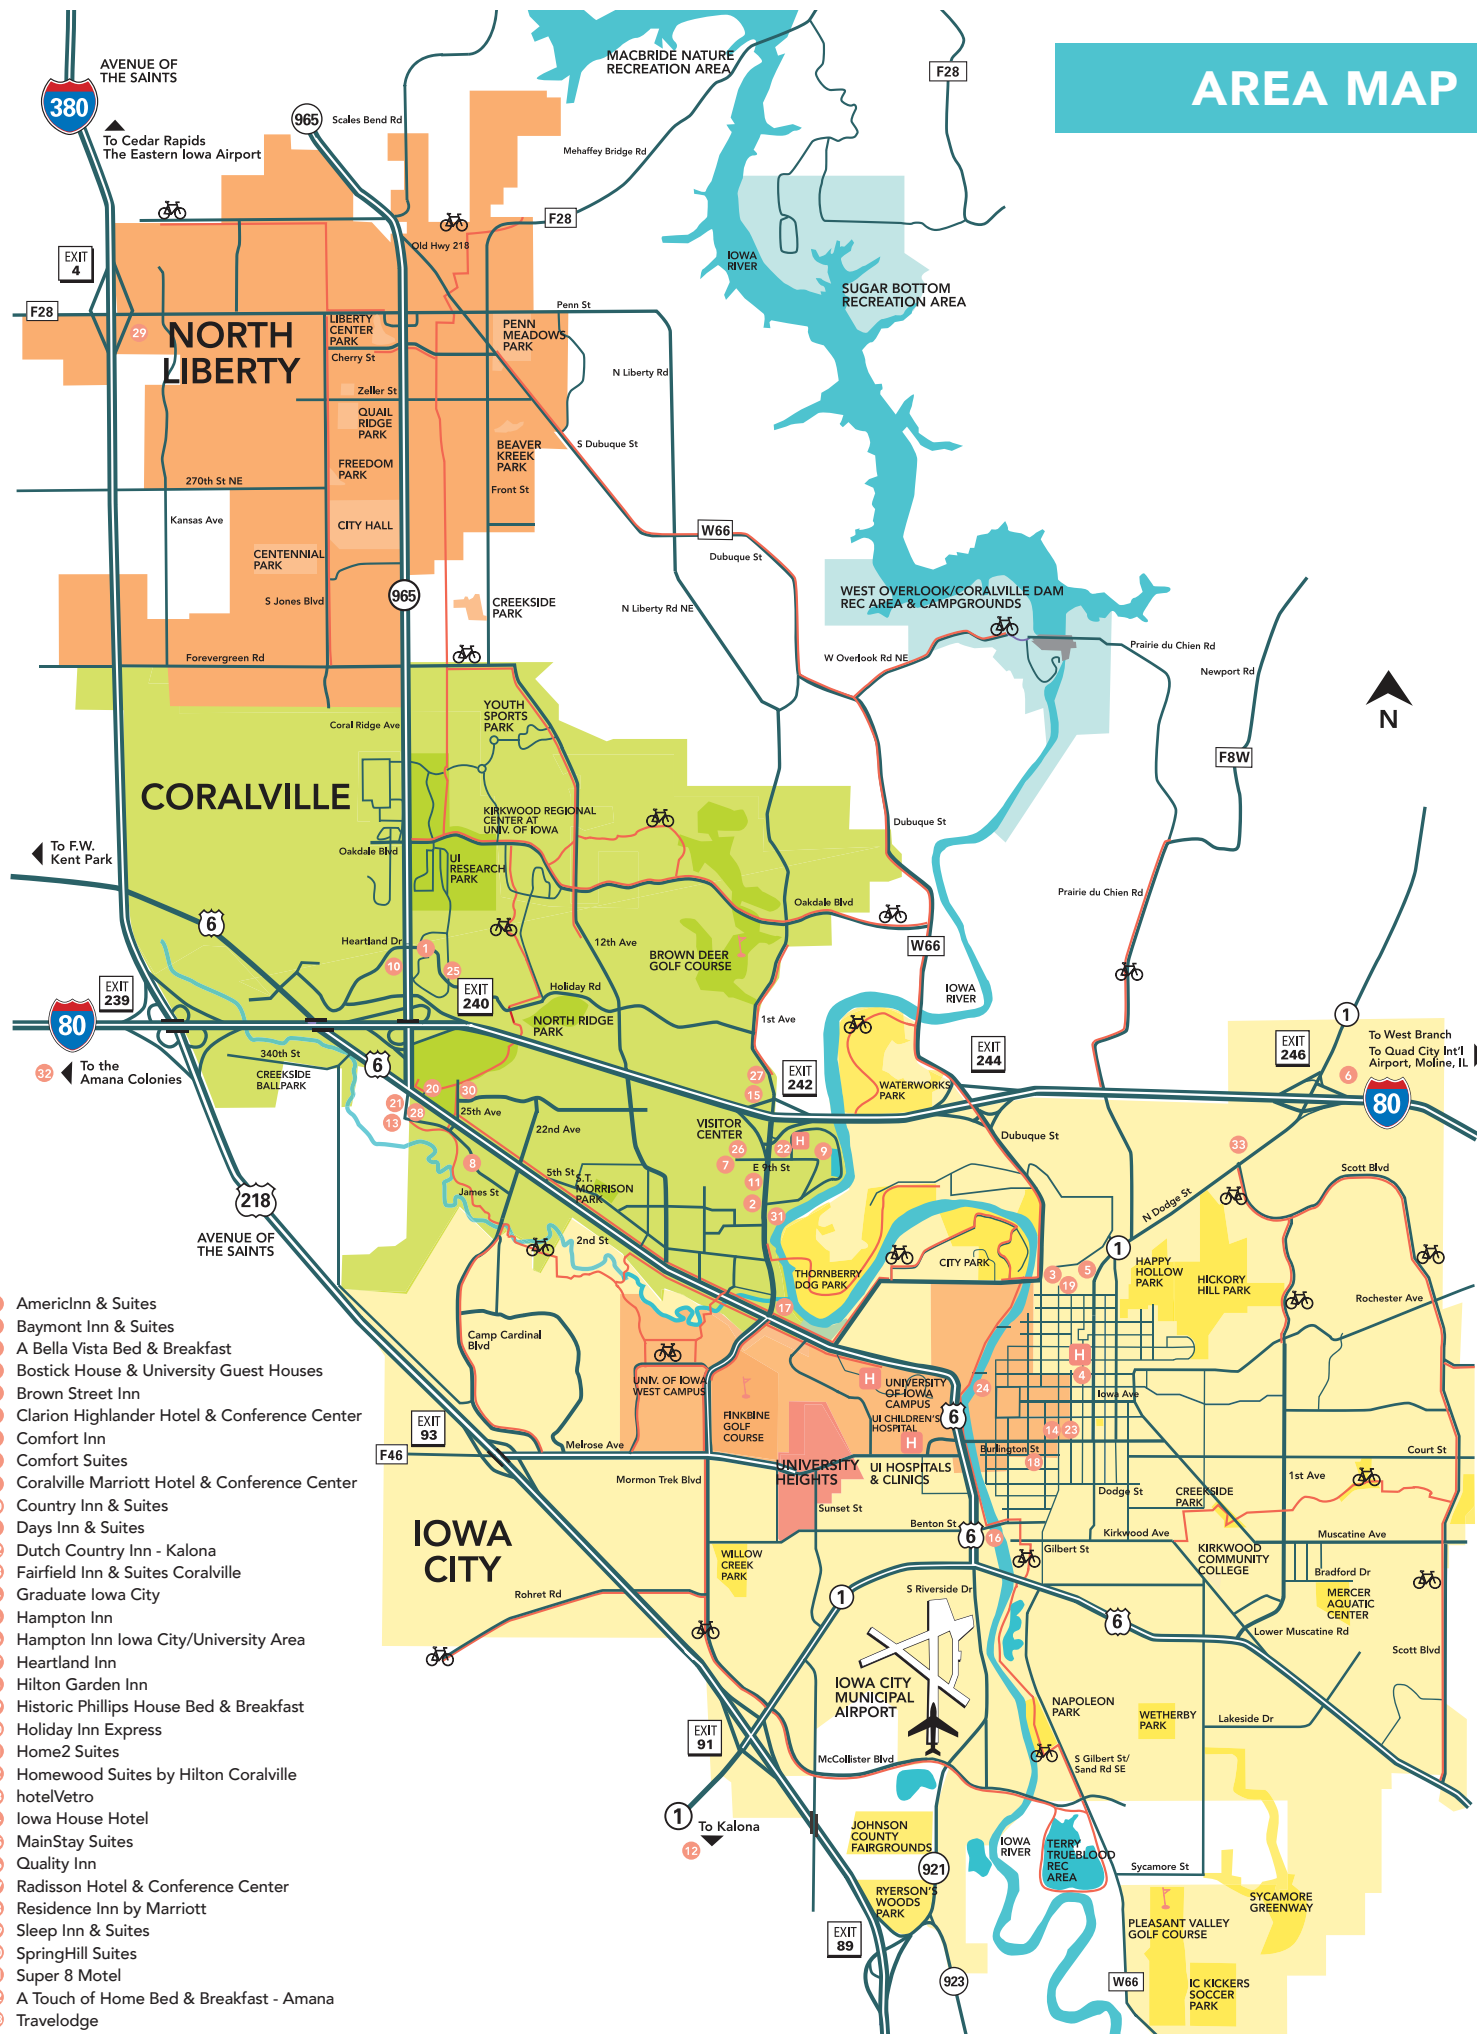

AREA MAP

CONTACT INFORMATION

SALES & SERVICING TEAM MEMBERS