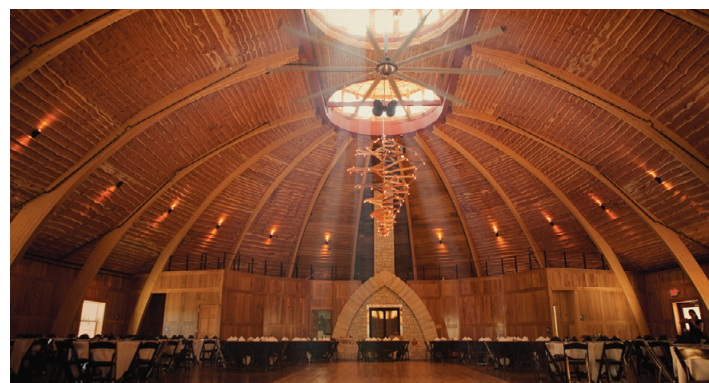

21 Old Capitol, Iowa City | oldcap.uiowa.edu
The historic Senate and Supreme Court Chambers offer unique meeting spaces in a historic setting. Full museum rental is available, with space for receptions and intimate dinners.

OLD CAPITOL TOWN CENTER

201 S Clinton St, Iowa City | oldcapitoltownctr.com
The Pentacrest Room accommodates up to 22 people at a large conference table, with large windows that look out to the downtown district.

THE PARK LODGE AT TERRY TRUEBLOOD REC AREA

579 McCollister Blvd, Iowa City | icgov.org
The Park Lodge is a 5,870 square foot year-round venue that seats up to 150. Amenities kitchen, gas fireplace and patio overlooking the lake.

SOUTH SLOPE COMMUNITY CENTER

980 N Front St, North Liberty | southslope.com
In addition to the first-rate indoor facility for weddings, corporate events, fundraisers, banquets, company meetings and receptions, guests may also reserve the outdoor pond area.

UNIVERSITY OF IOWA ATHLETICS HALL OF FAME

2425 Prairie Meadow Dr, Iowa City | hawkeyespaces.uiowa.edu
Conference rooms and reception areas can accommodate various size groups. Spaces include the Varsity Club Room, Smith Conference Room and Atrium.

WILSON'S ORCHARD

2924 Orchard Ln NE, Iowa City | wilsonorchard.com
Wilson's fun activities including tours and events for all types of groups. Company tours and picnics are available throughout the year, but particularly popular on fall weekdays.

Celebration Farm