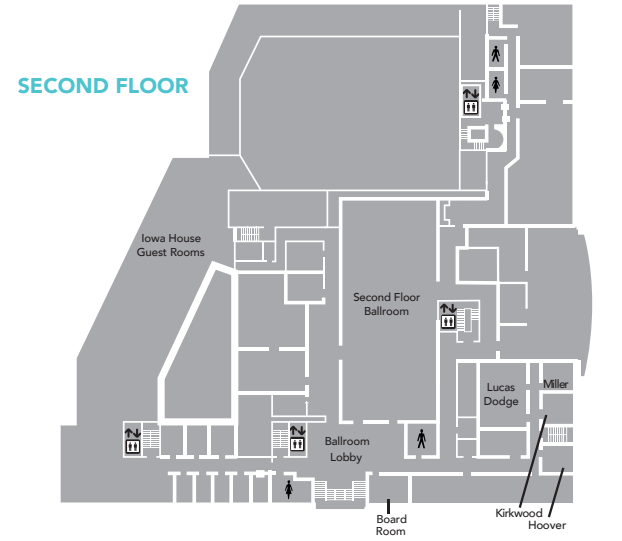

MEETING FACILITIES

CLARION HIGHLANDER HOTEL & CONFERENCE CENTER

2525 North Dodge St, Iowa City
(319) 354-2000
clarionhighlander.com

The Clarion Highlander Hotel & Conference Center offers a large variety of Iowa City meeting space, rooms and conference spaces, which can accommodate groups ranging in size from 15 to 500. Meetings feature personalized menu planning with a wide range of available food and beverage selections.

90	Total Sleeping Rooms
8	Total Number of Meeting Rooms
13,000	Total Meeting Space (sq ft)

MEETING ROOM	SQ FT	DIMENSION	RECEPTION	BANQUET	THEATER	CLASSROOM	U-SHAPE
Piper's Ballroom	5,832	72 x 81	500	500	600	350	-
West Ballroom	2,250	45 x 50	150	150	150	100	-
Garden Room	2,640	40 x 66	125	125	150	75	-
Gold Room	1,085	31 x 35	60	60	70	50	-
Mirror Room	540	18 x 30	55	55	60	24	-
Celebrity Room	280	20 x 14	-	-	-	-	-
Piper's West	2,520	72 x 35	100	100	200	80	-
Piper's East	3,312	72 x 46	-	-	-	-	-

FLOOR PLAN

IOWA HOUSE HOTEL

121 Iowa Memorial Union, Iowa City
(319) 335-3513
iowahousehotel.com

The Iowa House Hotel is conveniently connected to the Iowa Memorial Union (IMU), offering exceptional customer service, event planning, catering, and a variety of venues in one location. The IMU has over 15 meeting rooms with updated technology, river views, Wi-Fi, and a welcoming, knowledgeable staff to help make your meeting a success. Banquet and ballroom spaces are also available to accommodate everything from small groups to 1,200 seat lectures.

Total Sleeping Rooms	96
Total Number of Meeting Rooms	21
Total Meeting Space (sq ft)	33,214