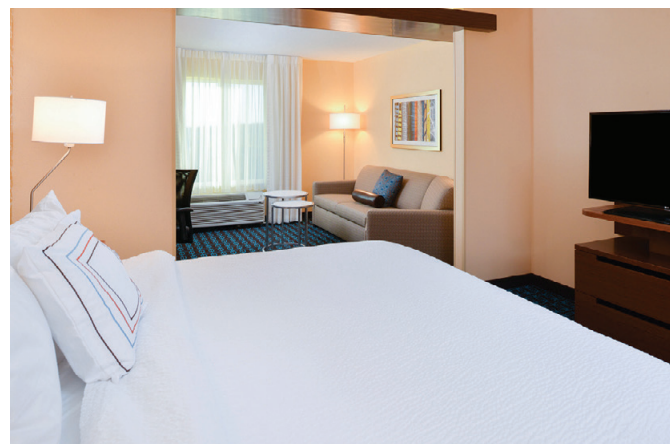

FAIRFIELD INN & SUITES CORALVILLE

650 Coral Ridge Ave, Coralville
(800) MARRIOTT
marriott.com/cidco

Check in and check out this new contemporary hotel located near Kinnick Stadium and Coral Ridge Mall. Relax in modern hotel rooms and suites that feature plush furnishings, plus enjoy a host of value-packed extras including complimentary hot breakfast, free Wi-Fi, executive boardroom, indoor pool, fitness center and more. The Fairfield Inn & Suites Coralville is committed to providing you with an outstanding stay. This hotel has 95 total sleeping rooms and offers 288 square feet of meeting space.