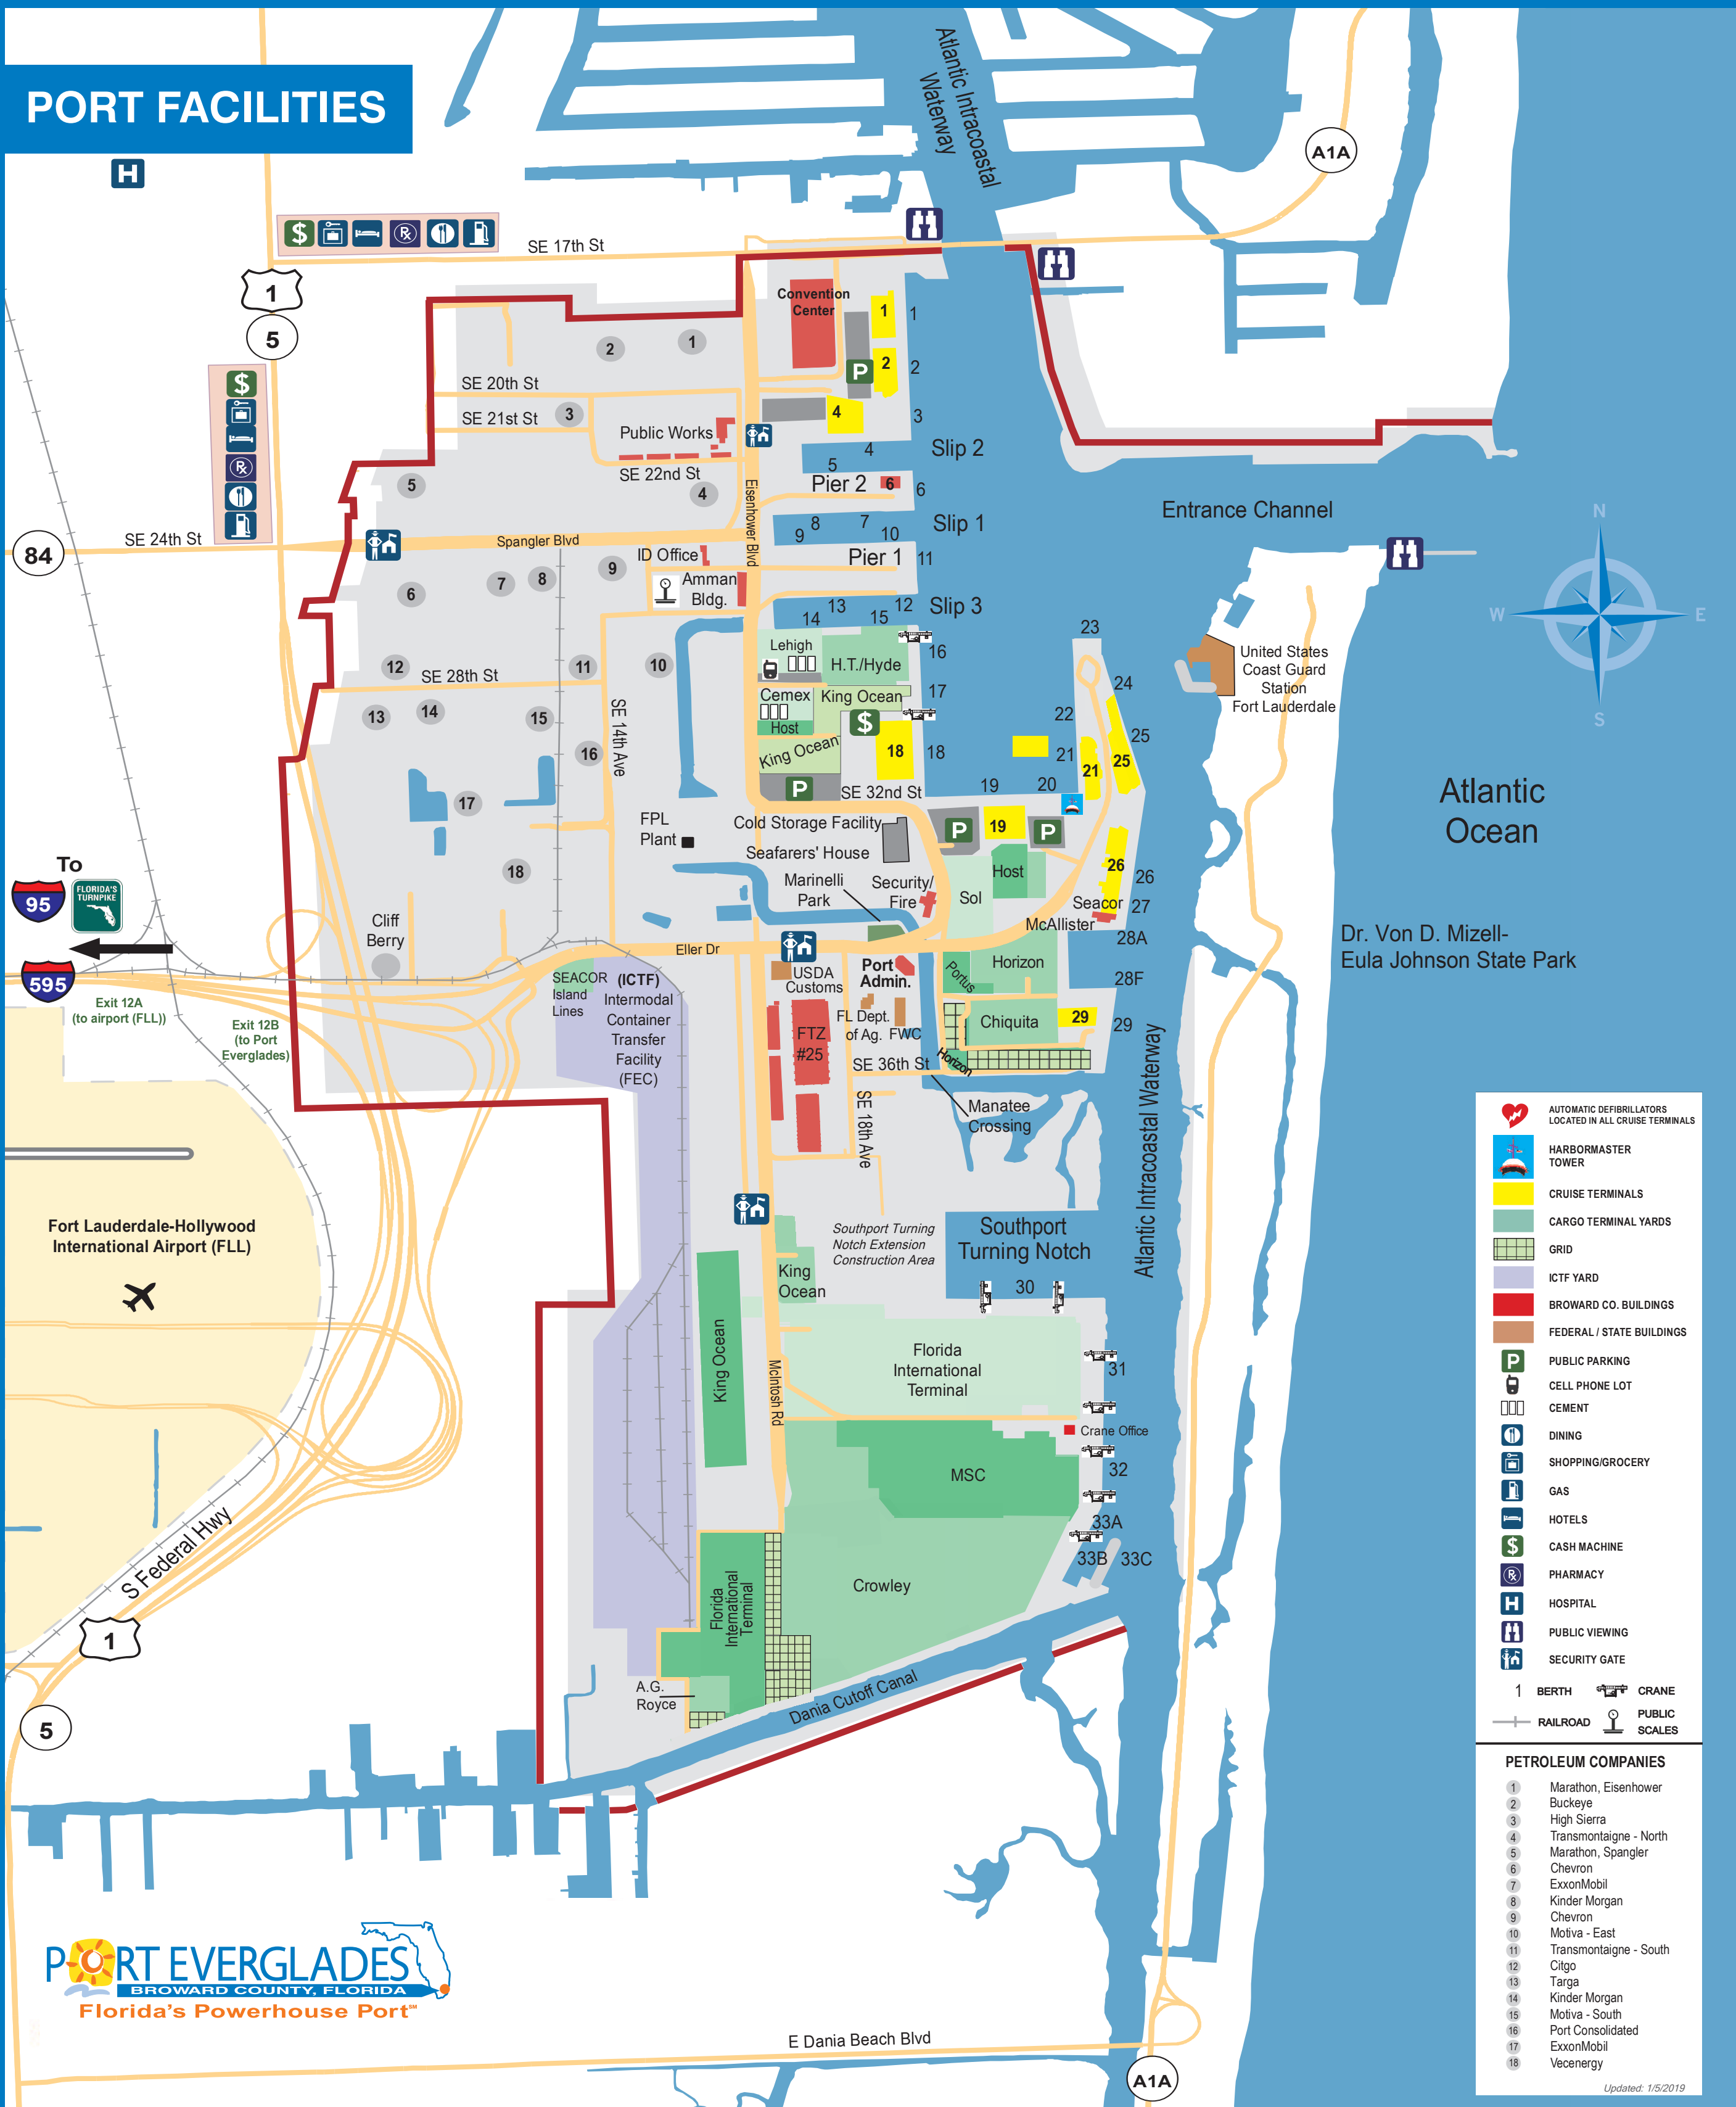

PORT FACILITIES

- AUTOMATIC DEFIBRILLATORS LOCATED IN ALL CRUISE TERMINALS
- HARBORMASTER TOWER
- CRUISE TERMINALS
- CARGO TERMINAL YARDS
- GRID
- ICTF YARD
- BROWARD CO. BUILDINGS
- FEDERAL / STATE BUILDINGS
- PUBLIC PARKING
- CELL PHONE LOT
- CEMENT
- DINING
- SHOPPING/GROCERY
- GAS
- HOTELS
- CASH MACHINE
- PHARMACY
- HOSPITAL
- PUBLIC VIEWING
- SECURITY GATE
- BERTH
- CRANE
- RAILROAD
- PUBLIC SCALES

- PETROLEUM COMPANIES**
- 1 Marathon, Eisenhower
 - 2 Buckeye
 - 3 High Sierra
 - 4 Transmontaigne - North
 - 5 Marathon, Spangler
 - 6 Chevron
 - 7 ExxonMobil
 - 8 Kinder Morgan
 - 9 Chevron
 - 10 Motiva - East
 - 11 Transmontaigne - South
 - 12 Citgo
 - 13 Targa
 - 14 Kinder Morgan
 - 15 Motiva - South
 - 16 Port Consolidated
 - 17 ExxonMobil
 - 18 Vecenergy