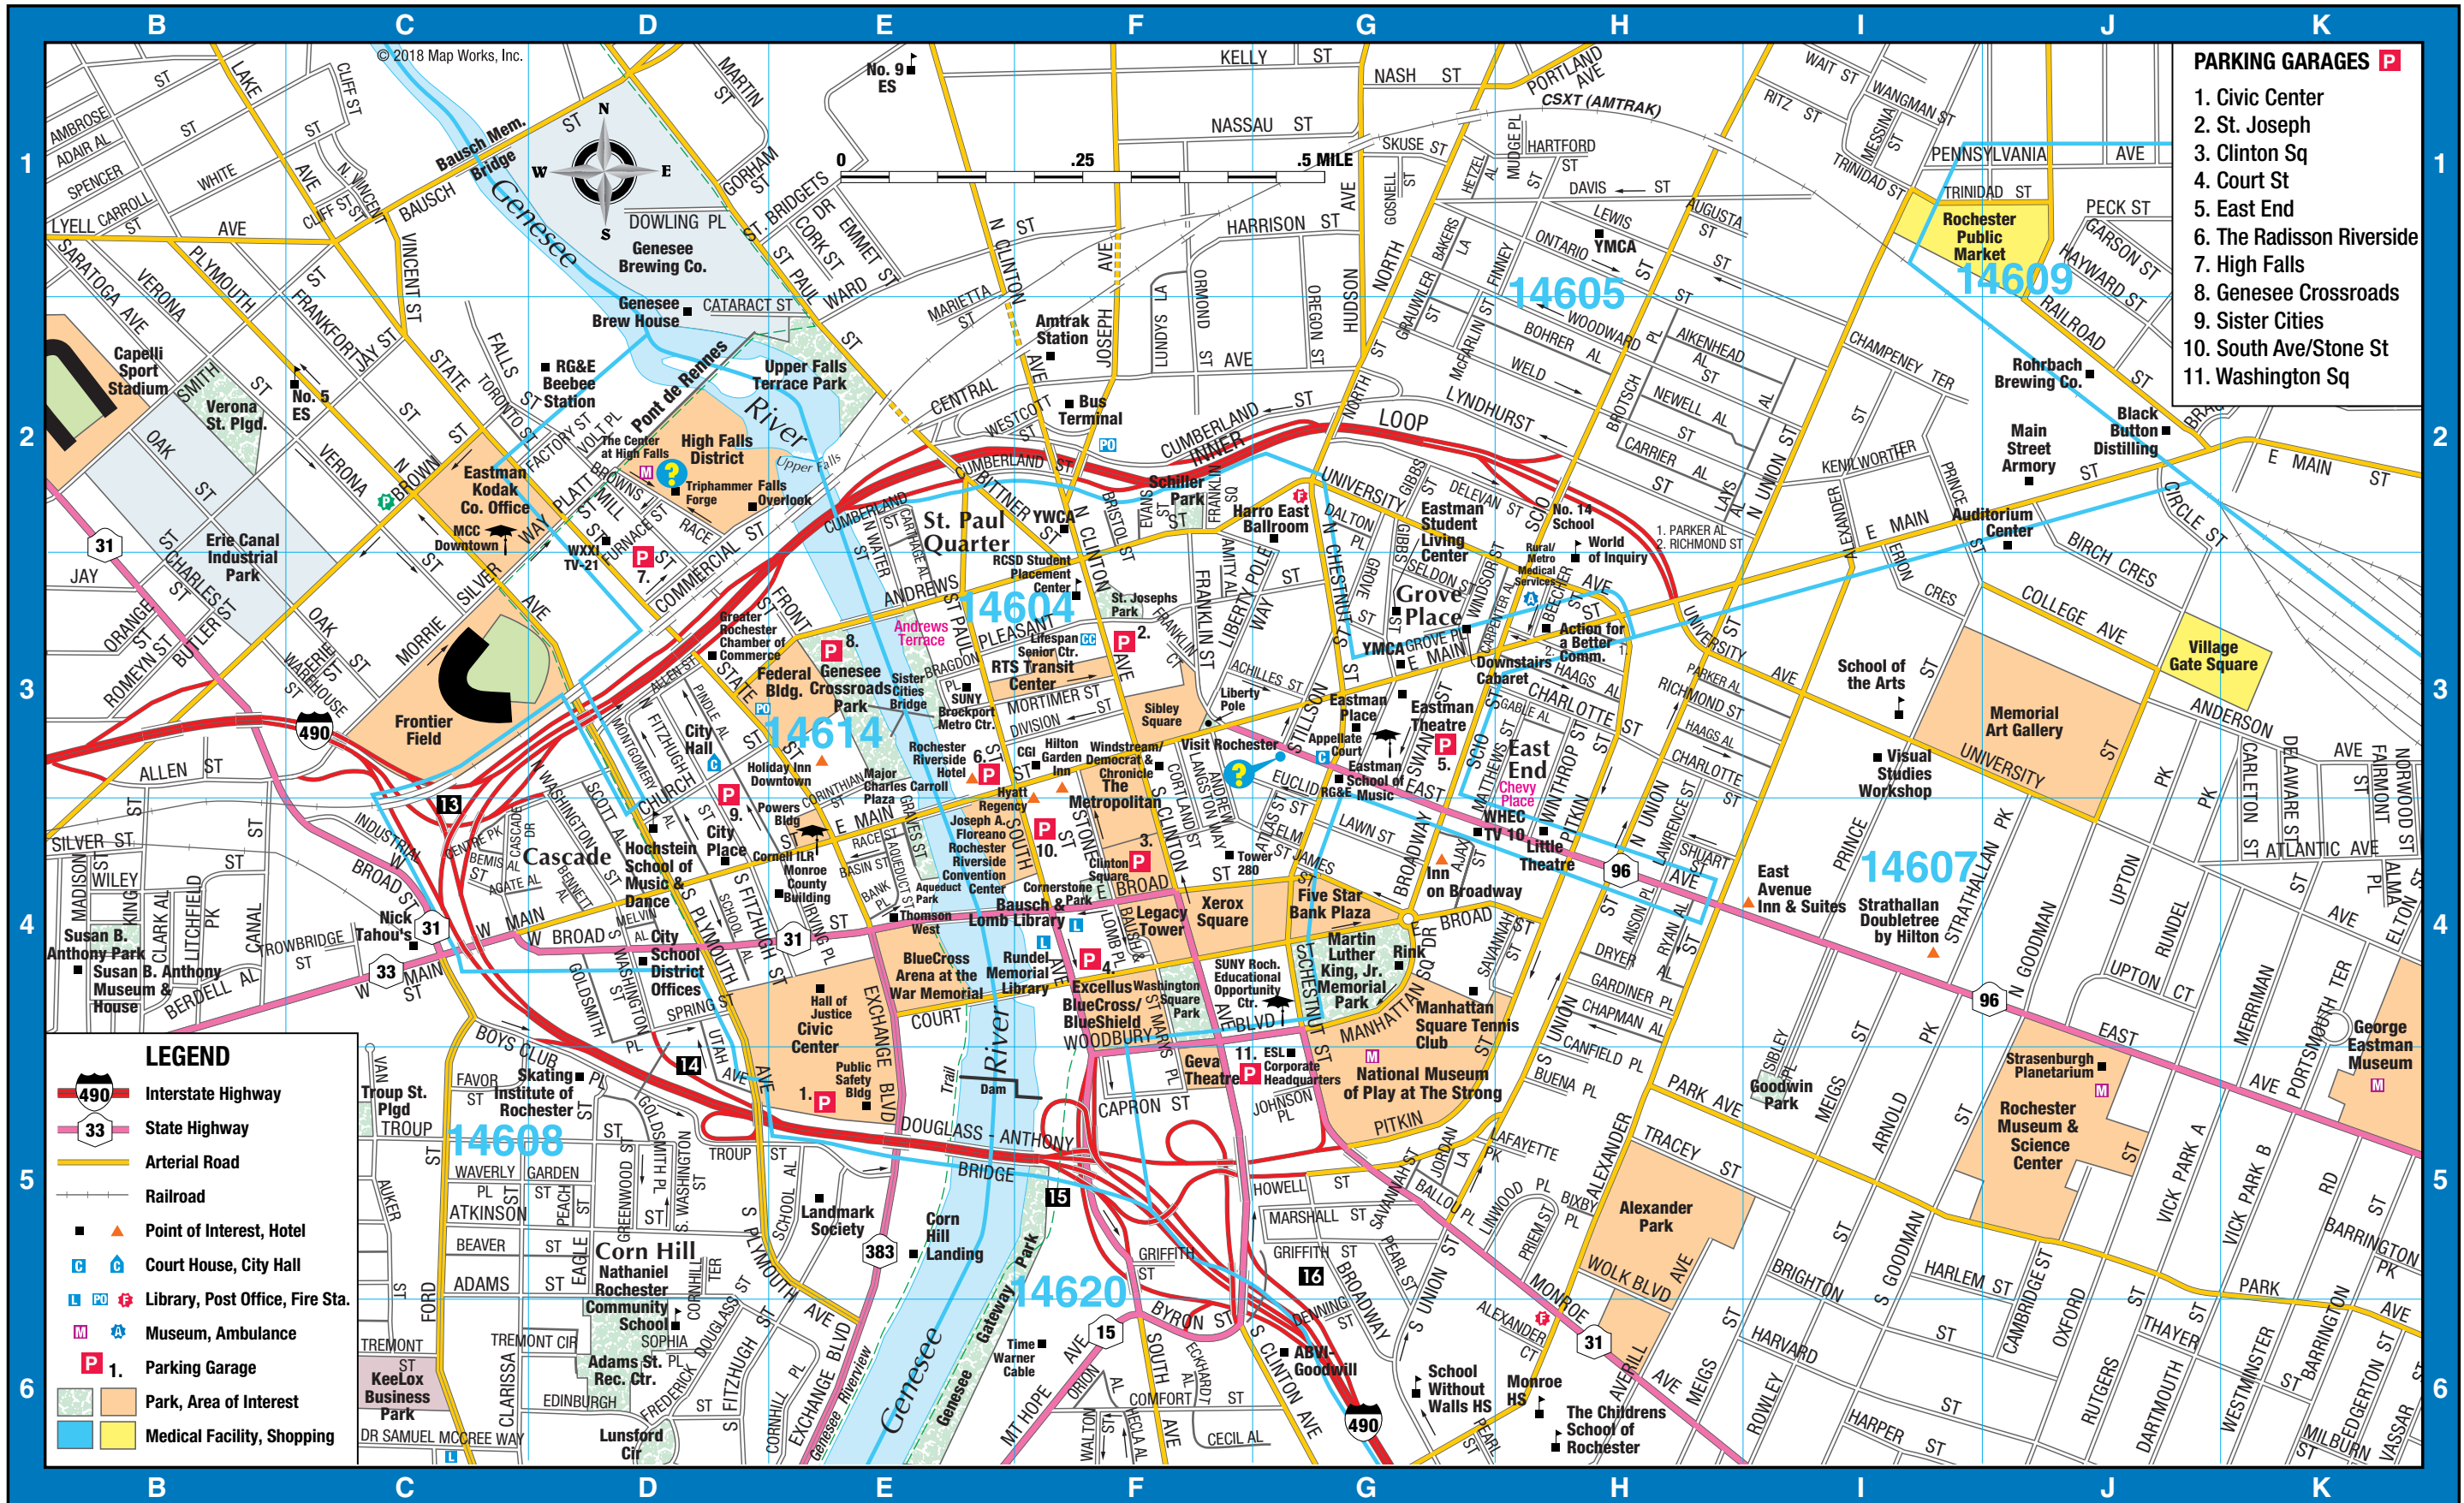

# DOWNTOWN ROCHESTER

## PARKING GARAGES P

1. Civic Center
2. St. Joseph
3. Clinton Sq
4. Court St
5. East End
6. The Radisson Riverside
7. High Falls
8. Genesee Crossroads
9. Sister Cities
10. South Ave/Stone St
11. Washington Sq

### LEGEND

- Interstate Highway (490)
- State Highway (33)
- Arterial Road
- Railroad
- Point of Interest, Hotel
- Court House, City Hall
- Library, Post Office, Fire Sta.
- Museum, Ambulance
- Parking Garage
- Park, Area of Interest
- Medical Facility, Shopping