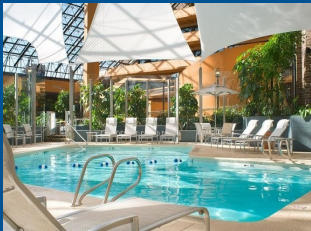

DoubleTree by Hilton Rochester Welcomes Tour and Travel Groups

We provide the special comforts and acts of kindness that make the traveler feel human again.

I-90 East or West to Exit 46 to 390N to Exit 14

ACCOMODATIONS

The DoubleTree by Hilton Rochester has a variety of guest rooms that meet every need

- 248 well appointed guest rooms, including 1 suite
- Group Comp Policies Available
- Optional Luggage Service $4 per person; round trip
- Complimentary Motor Coach and self parking
- Premium channels (HBO, CNN, ESPN)
- Coffee or Tea by celebrity Chef Wolfgang Puck
- Sweet Dreams alarm clock with MP3 connectivity
- Refrigerators and Safes provided in every room
- 2 On Site Restaurants
- Custom Menus Available

ASK us about PACKAGING!

George Eastman House
Strong National Museum of Play
Memorial Art Gallery
Artisan Works
Casa Larga Vineyards

AT YOUR SERVICE

- Complimentary local and airport shuttle service
- Complimentary Wireless Internet
- Laundry/ Valet Service
- 24-Hour Business Center
- 24-Hour Fitness Center by LifeFitness
- Gift Shop and ATM
- Indoor heated pool

SURROUNDING ATTRACTIONS

Marketplace Mall
Eastview Mall
Southtown Outlet Plaza
Blue Cross Arena at the War Memorial
City Center
International Museum of Photography
Rochester Museum and Science Center
Susan B. Anthony House
Festivals and More!

In-between Buffalo and Syracuse. 1.5 Hour Drive from Canada