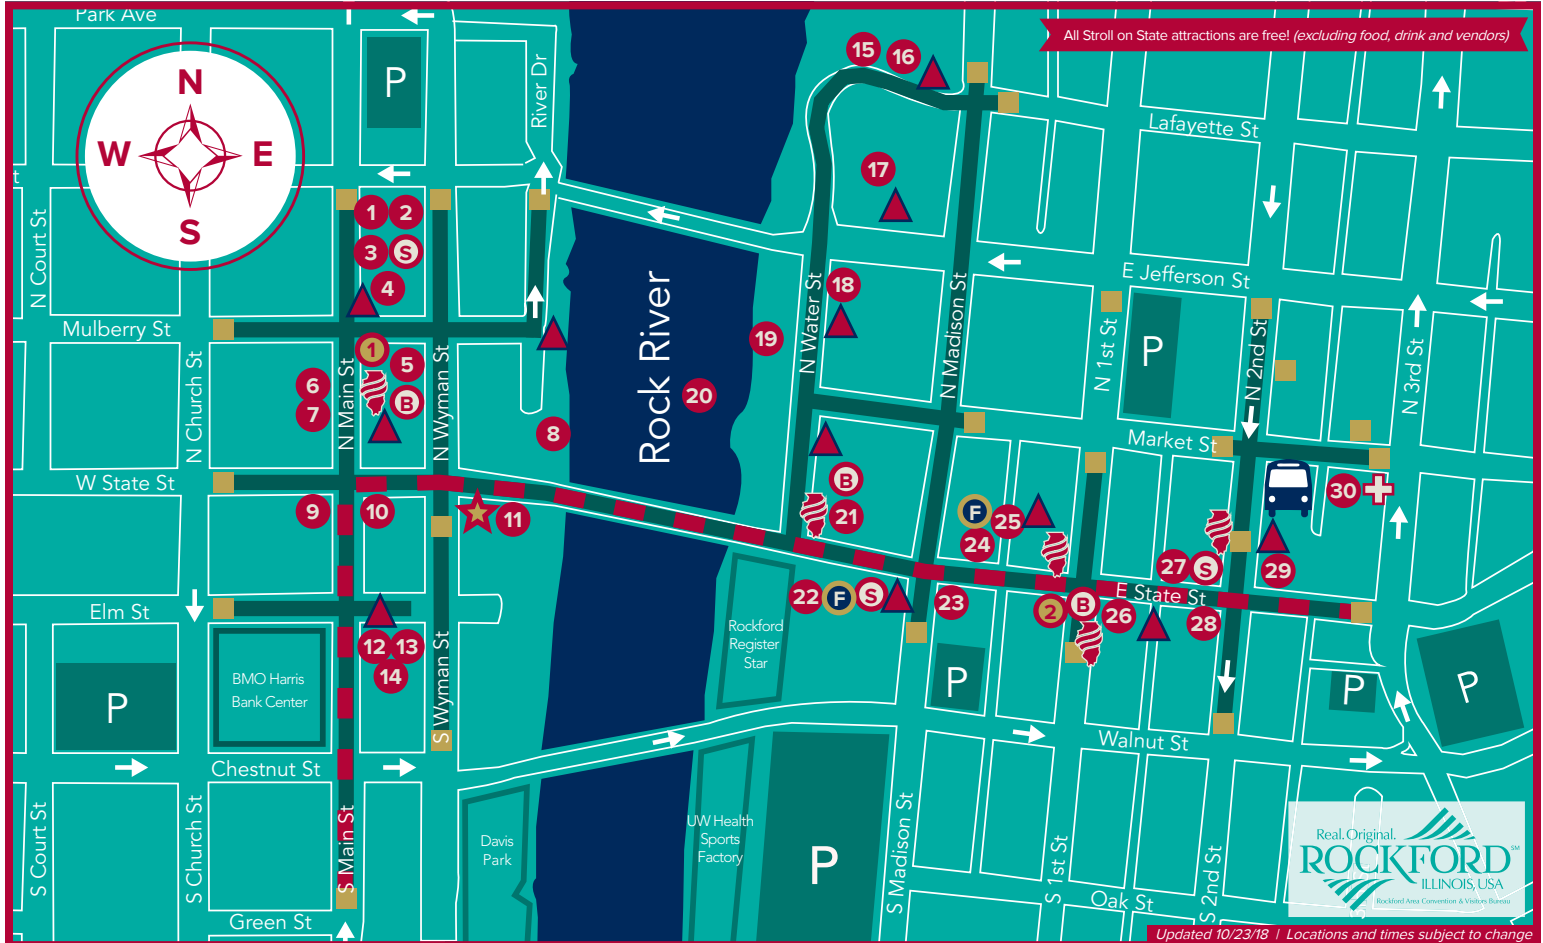

SATURDAY, NOVEMBER 24, 2018 | 2 - 9 PM | strollonstate.com

- 1 Starlight Theatre & the Charlie Brown Christmas Gang (sponsored by Roofers & Waterproofer Local 11)
- 2 Gateway Performing Arts Studio/GiGi's Playhouse presents: "Charlotte's Web"
- 3 Fire & ICE (sponsored by OSF HealthCare)
- 4 Jingle Bell Stage (sponsored by PCI-Pharma Services) (hosted by 97ZOK and Q98.5)
- 5 Frosty's Merry Market (food, beverages & shopping - \$) (sponsored by Mercyhealth)
- 6 The Studio presents "Mary Poppins" (sponsored by Ironworkers Local Union 498)
- 7 Nursing Moms & Baby Changing Station
- 8 Rockford's River Lights (sponsored by Plumbers & Pipefitters Local 23)
- 9 Indoor SantaLand (produced by City First Church)
- 10 Once Upon a Dream Performances (face painting & balloon art)
- 11 Merry & Bright Stage (sponsored by Gallagher Williams-Manny)
- 12 Horse & Wagon Rides (sponsored by Allstate Insurance Company)
- 13 Rudolph's Reindeer Village (sponsored by Operating Engineers Local 150)
- 14 Hot Chocolate Express (hosted by Guilford High School Swim Team)

- 1 Merry & Bright Tree (sponsored by River District Association)
- 2 Merry & Bright Tree (sponsored by Landstar System, Inc.)
- B Adult Beverages (sponsored by LaMonica Beverages - \$) & Kringle Kafe (sponsored by David & Colleen Anderson family)
- S S'Mores (\$)
- F Fire Pits (sponsored by Nicor Gas)
- ★ Official City Christmas Tree (sponsored by Northwestern Illinois Building Trades)
- Shuttle Bus Drop-off / Pick-up (buses run from 2 - 9:30 PM to the YMCA, Heartland Church and Illinois Bank & Trust State St. location) (Handicapped Paratransit buses at YMCA) (sponsored by Rockford Mass Transit District)
- Illinois Bank & Trust ATM
- Restrooms
- Emergency / First Aid
- Parking
- Street Closure
- Stroll on State Grounds
- Stroll Parade Route (starts at 3 PM) (sponsored by The Power Connection - IBEW 364 & NECA)