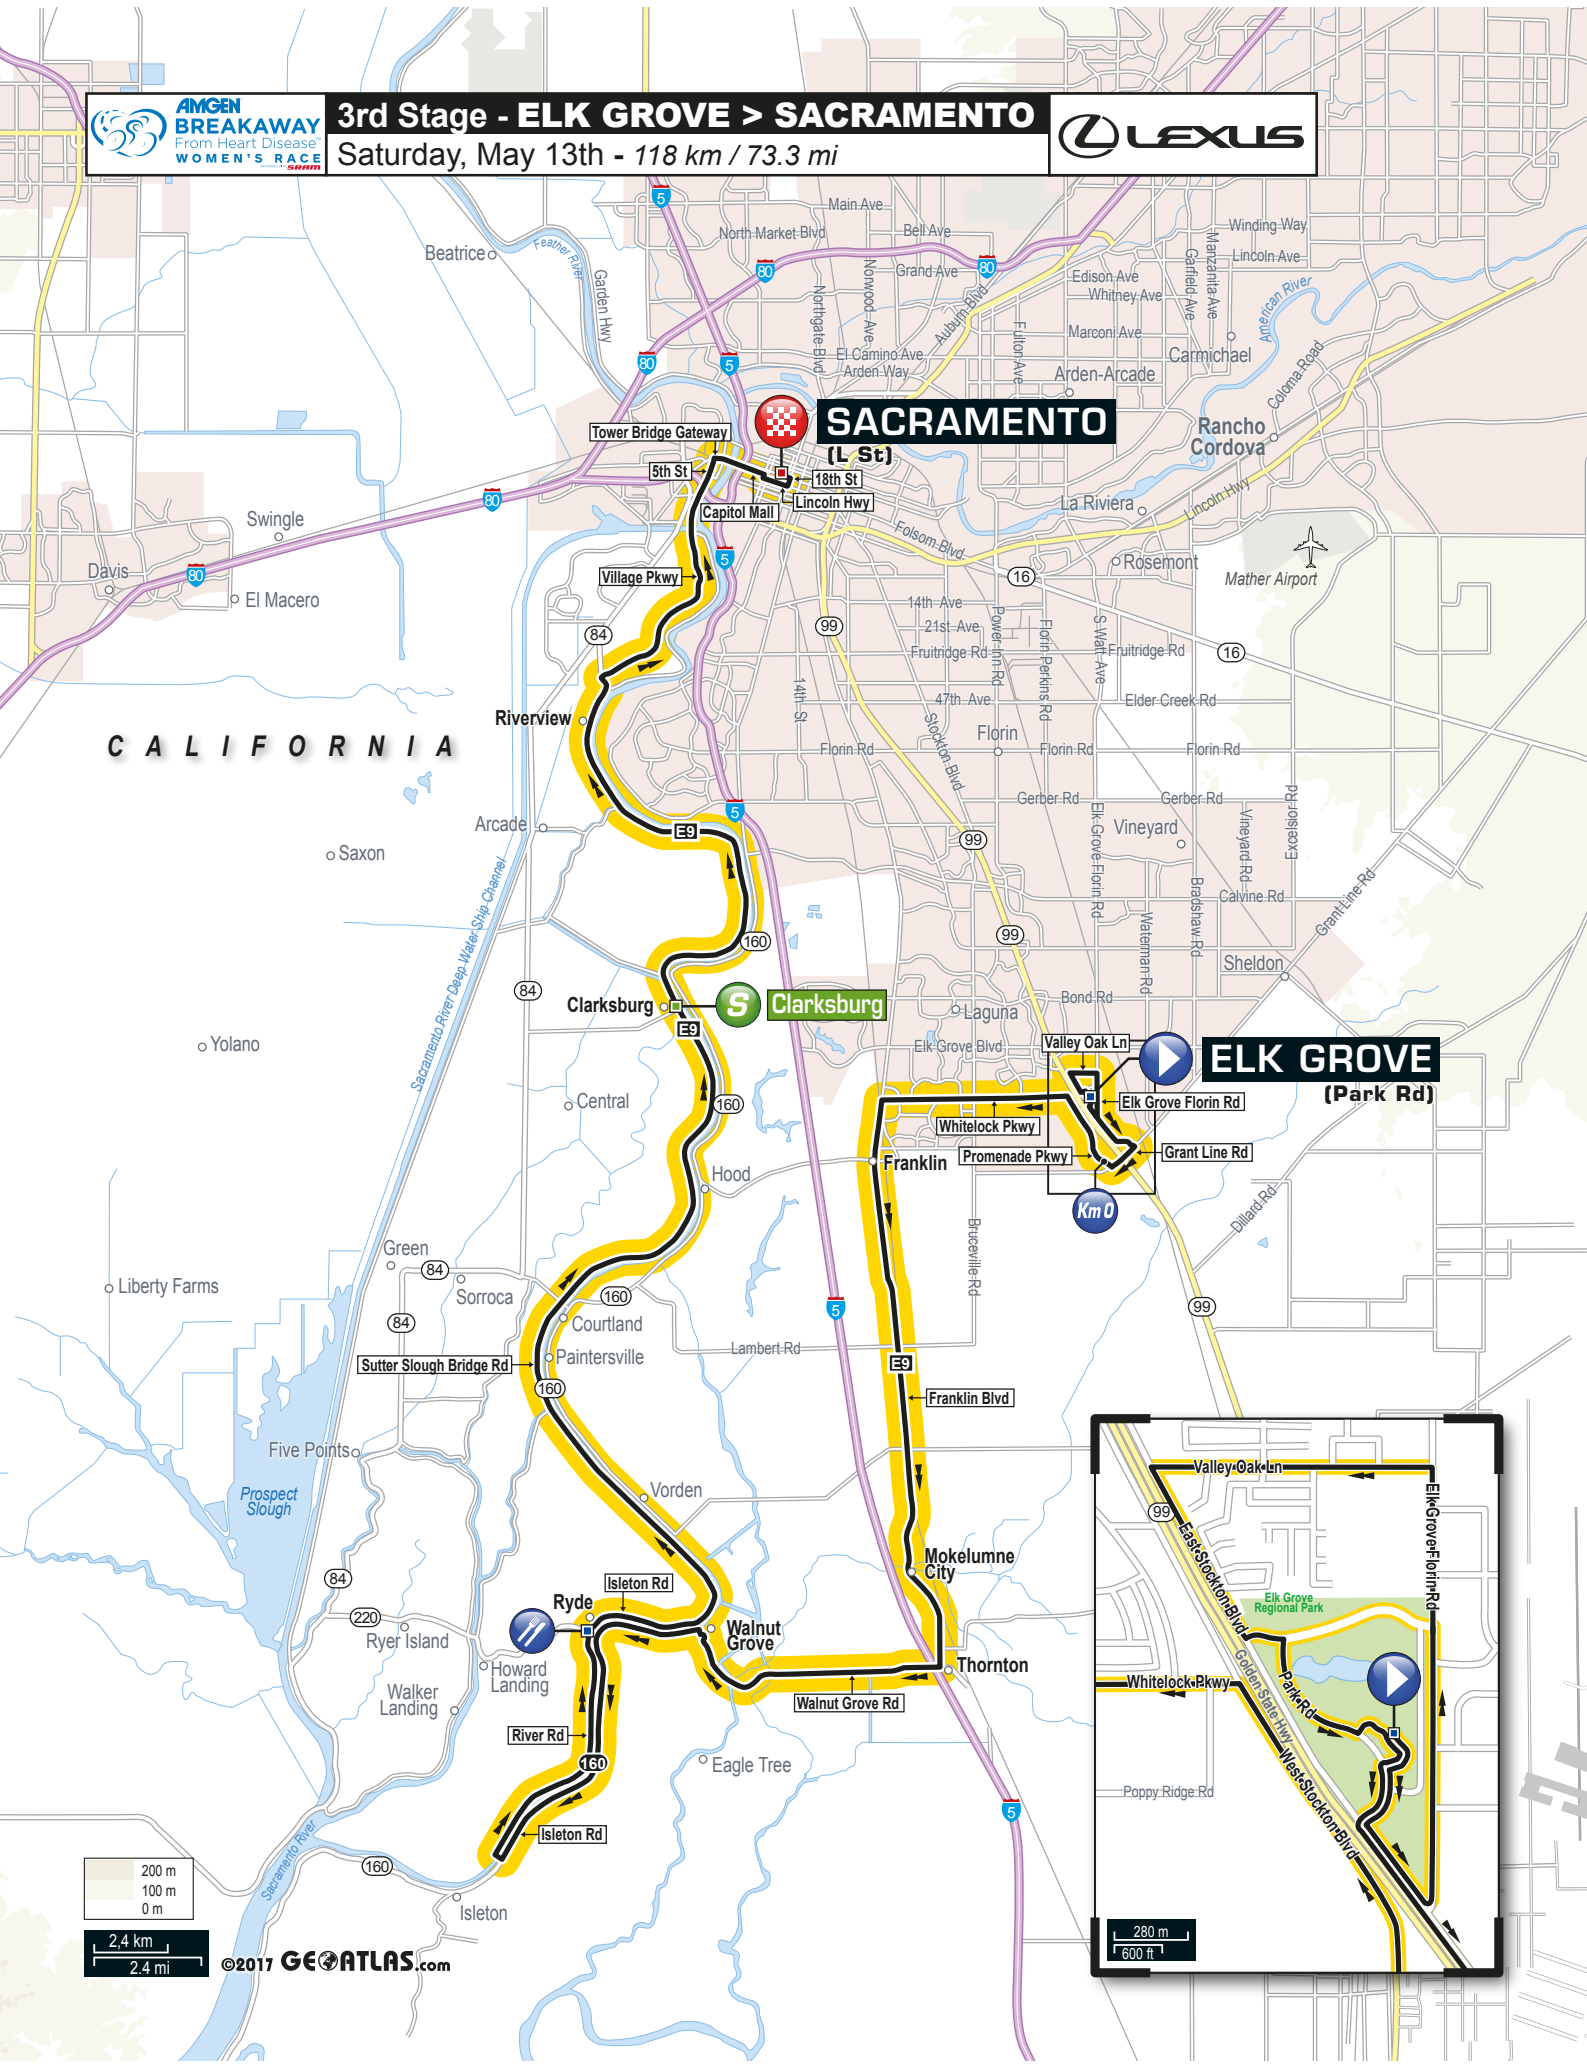

3rd Stage - ELK GROVE > SACRAMENTO

Saturday, May 13th - 118 km / 73.3 mi

CALIFORNIA

SACRAMENTO
(L St)

ELK GROVE
(Park Rd)

©2017 GEOTLAS.com