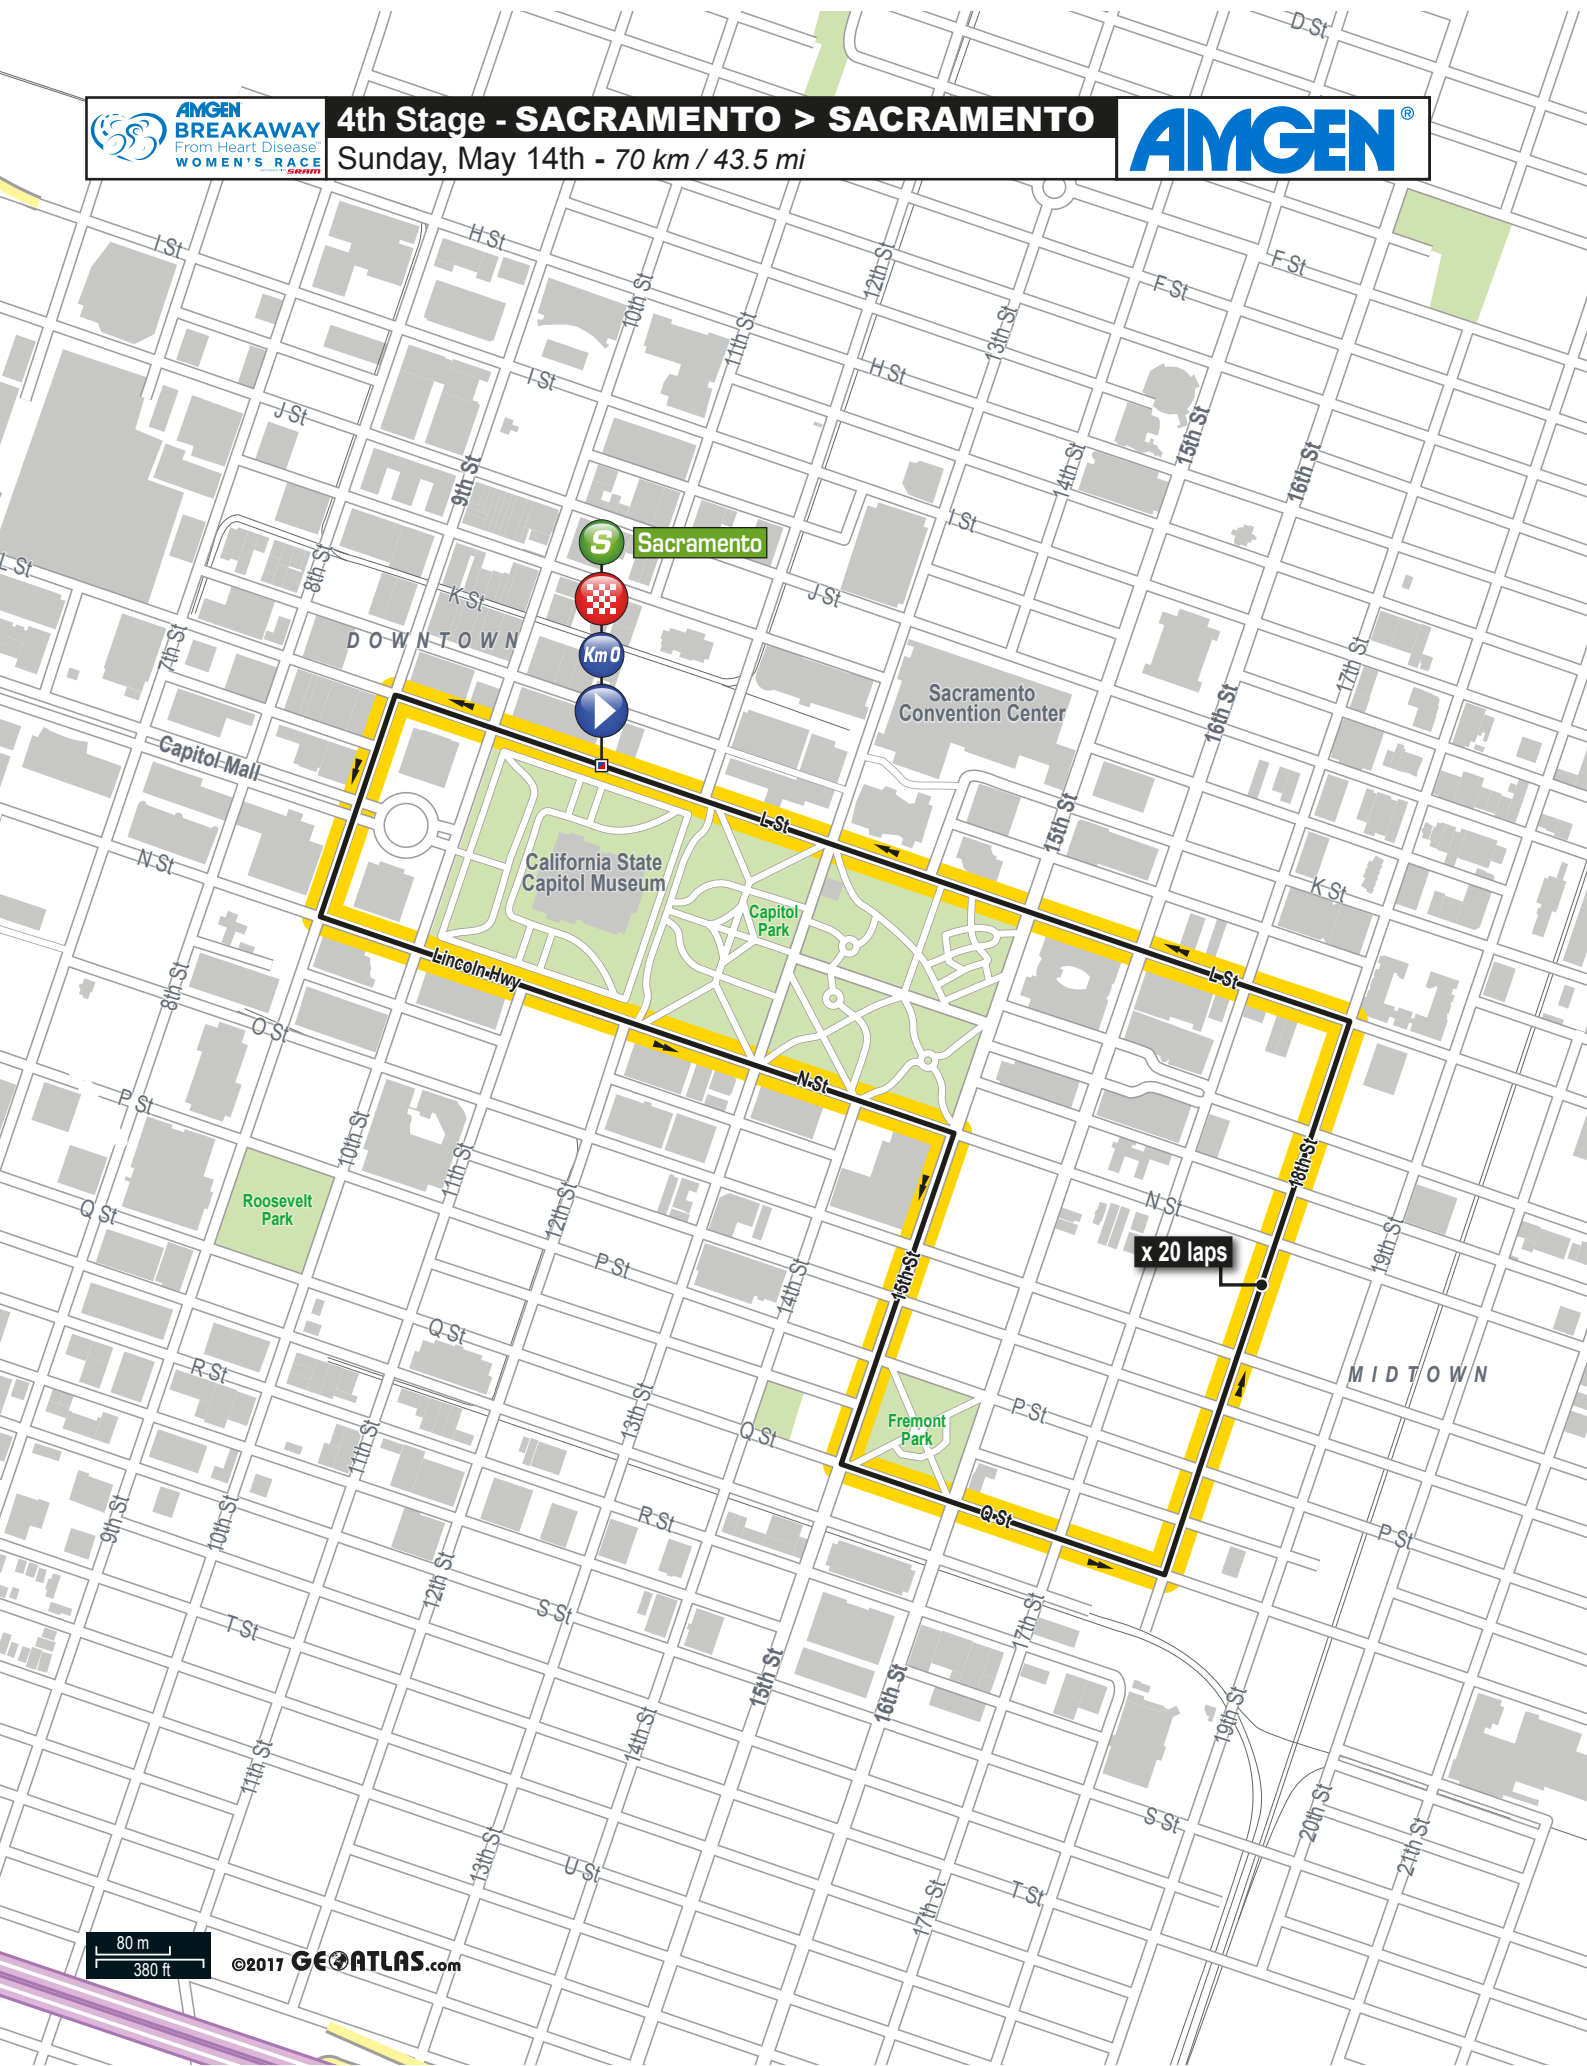

# 4th Stage - SACRAMENTO > SACRAMENTO

Sunday, May 14th - 70 km / 43.5 mi

S Sacramento

Km 0

©2017 GEOATLAS.com