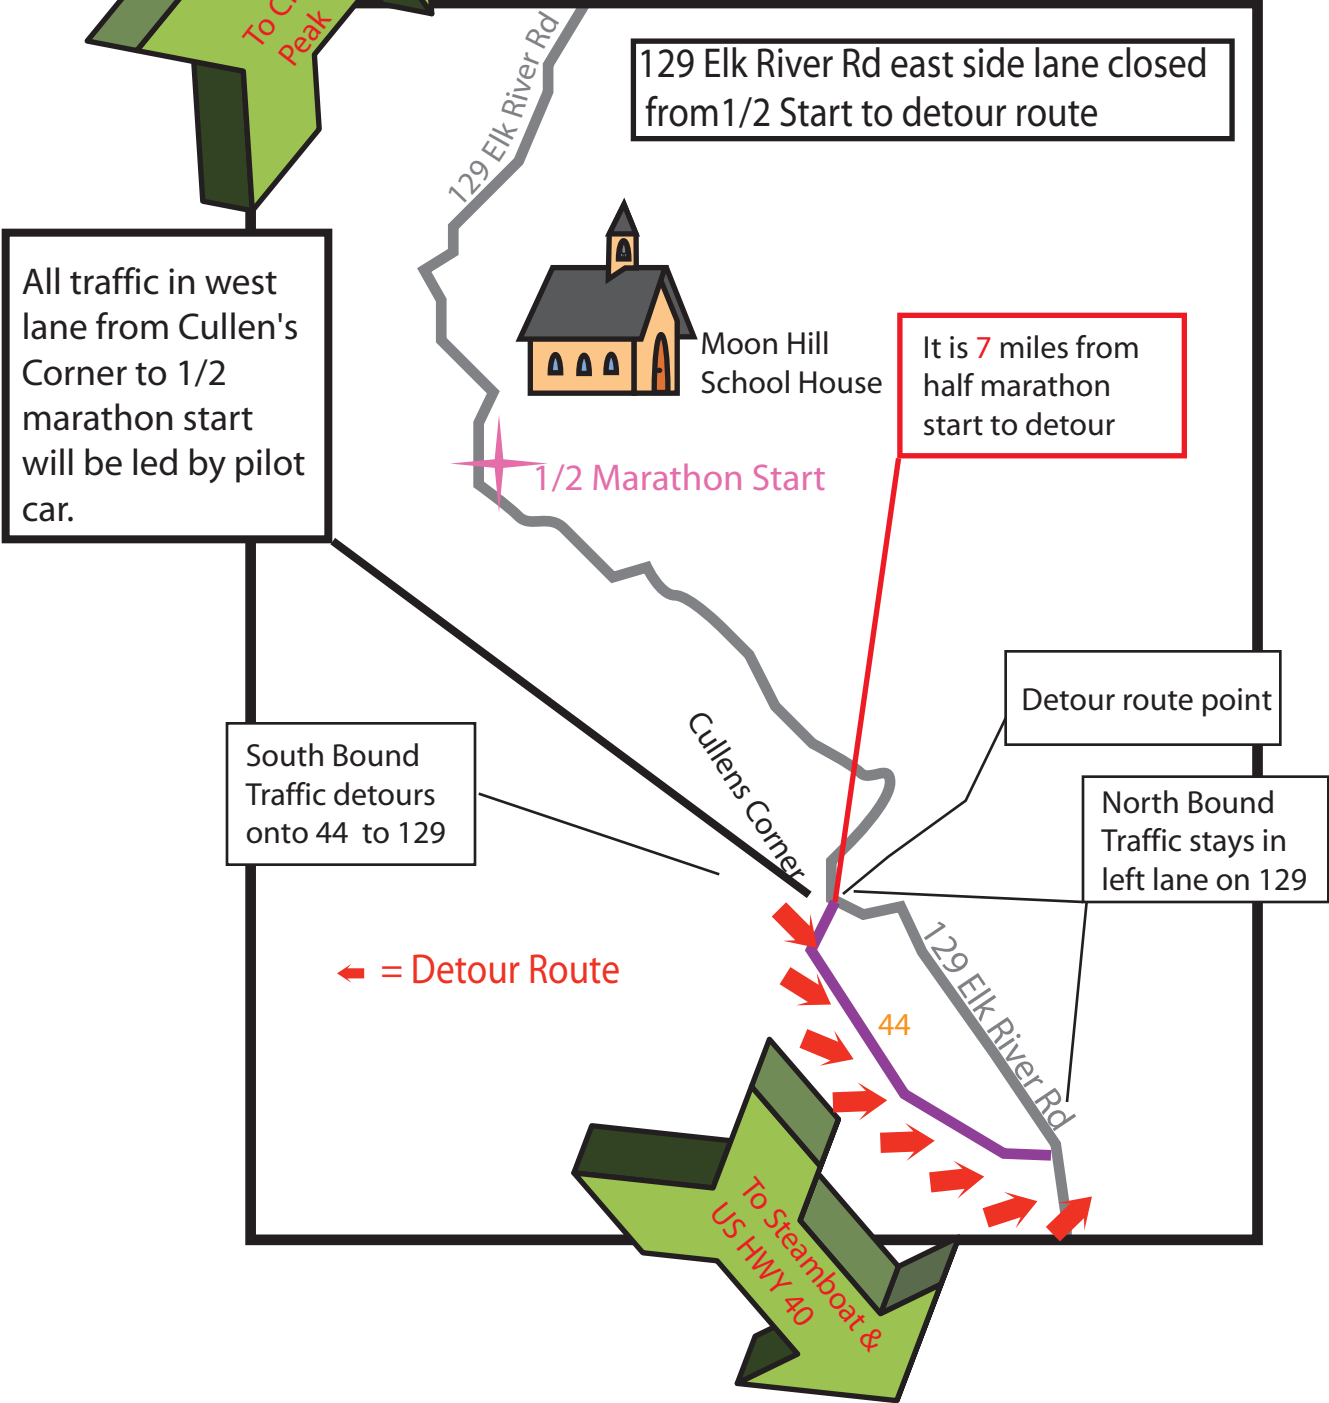

# Steamboat Marathon Traffic Control Plan

Please use the provided transportation to get to the race start to avoid delays and traffic at the detour. Our first priority is the safety of our runners, so please tell your friends and families to watch the race from Lincoln Ave and avoid driving on 129 if possible.