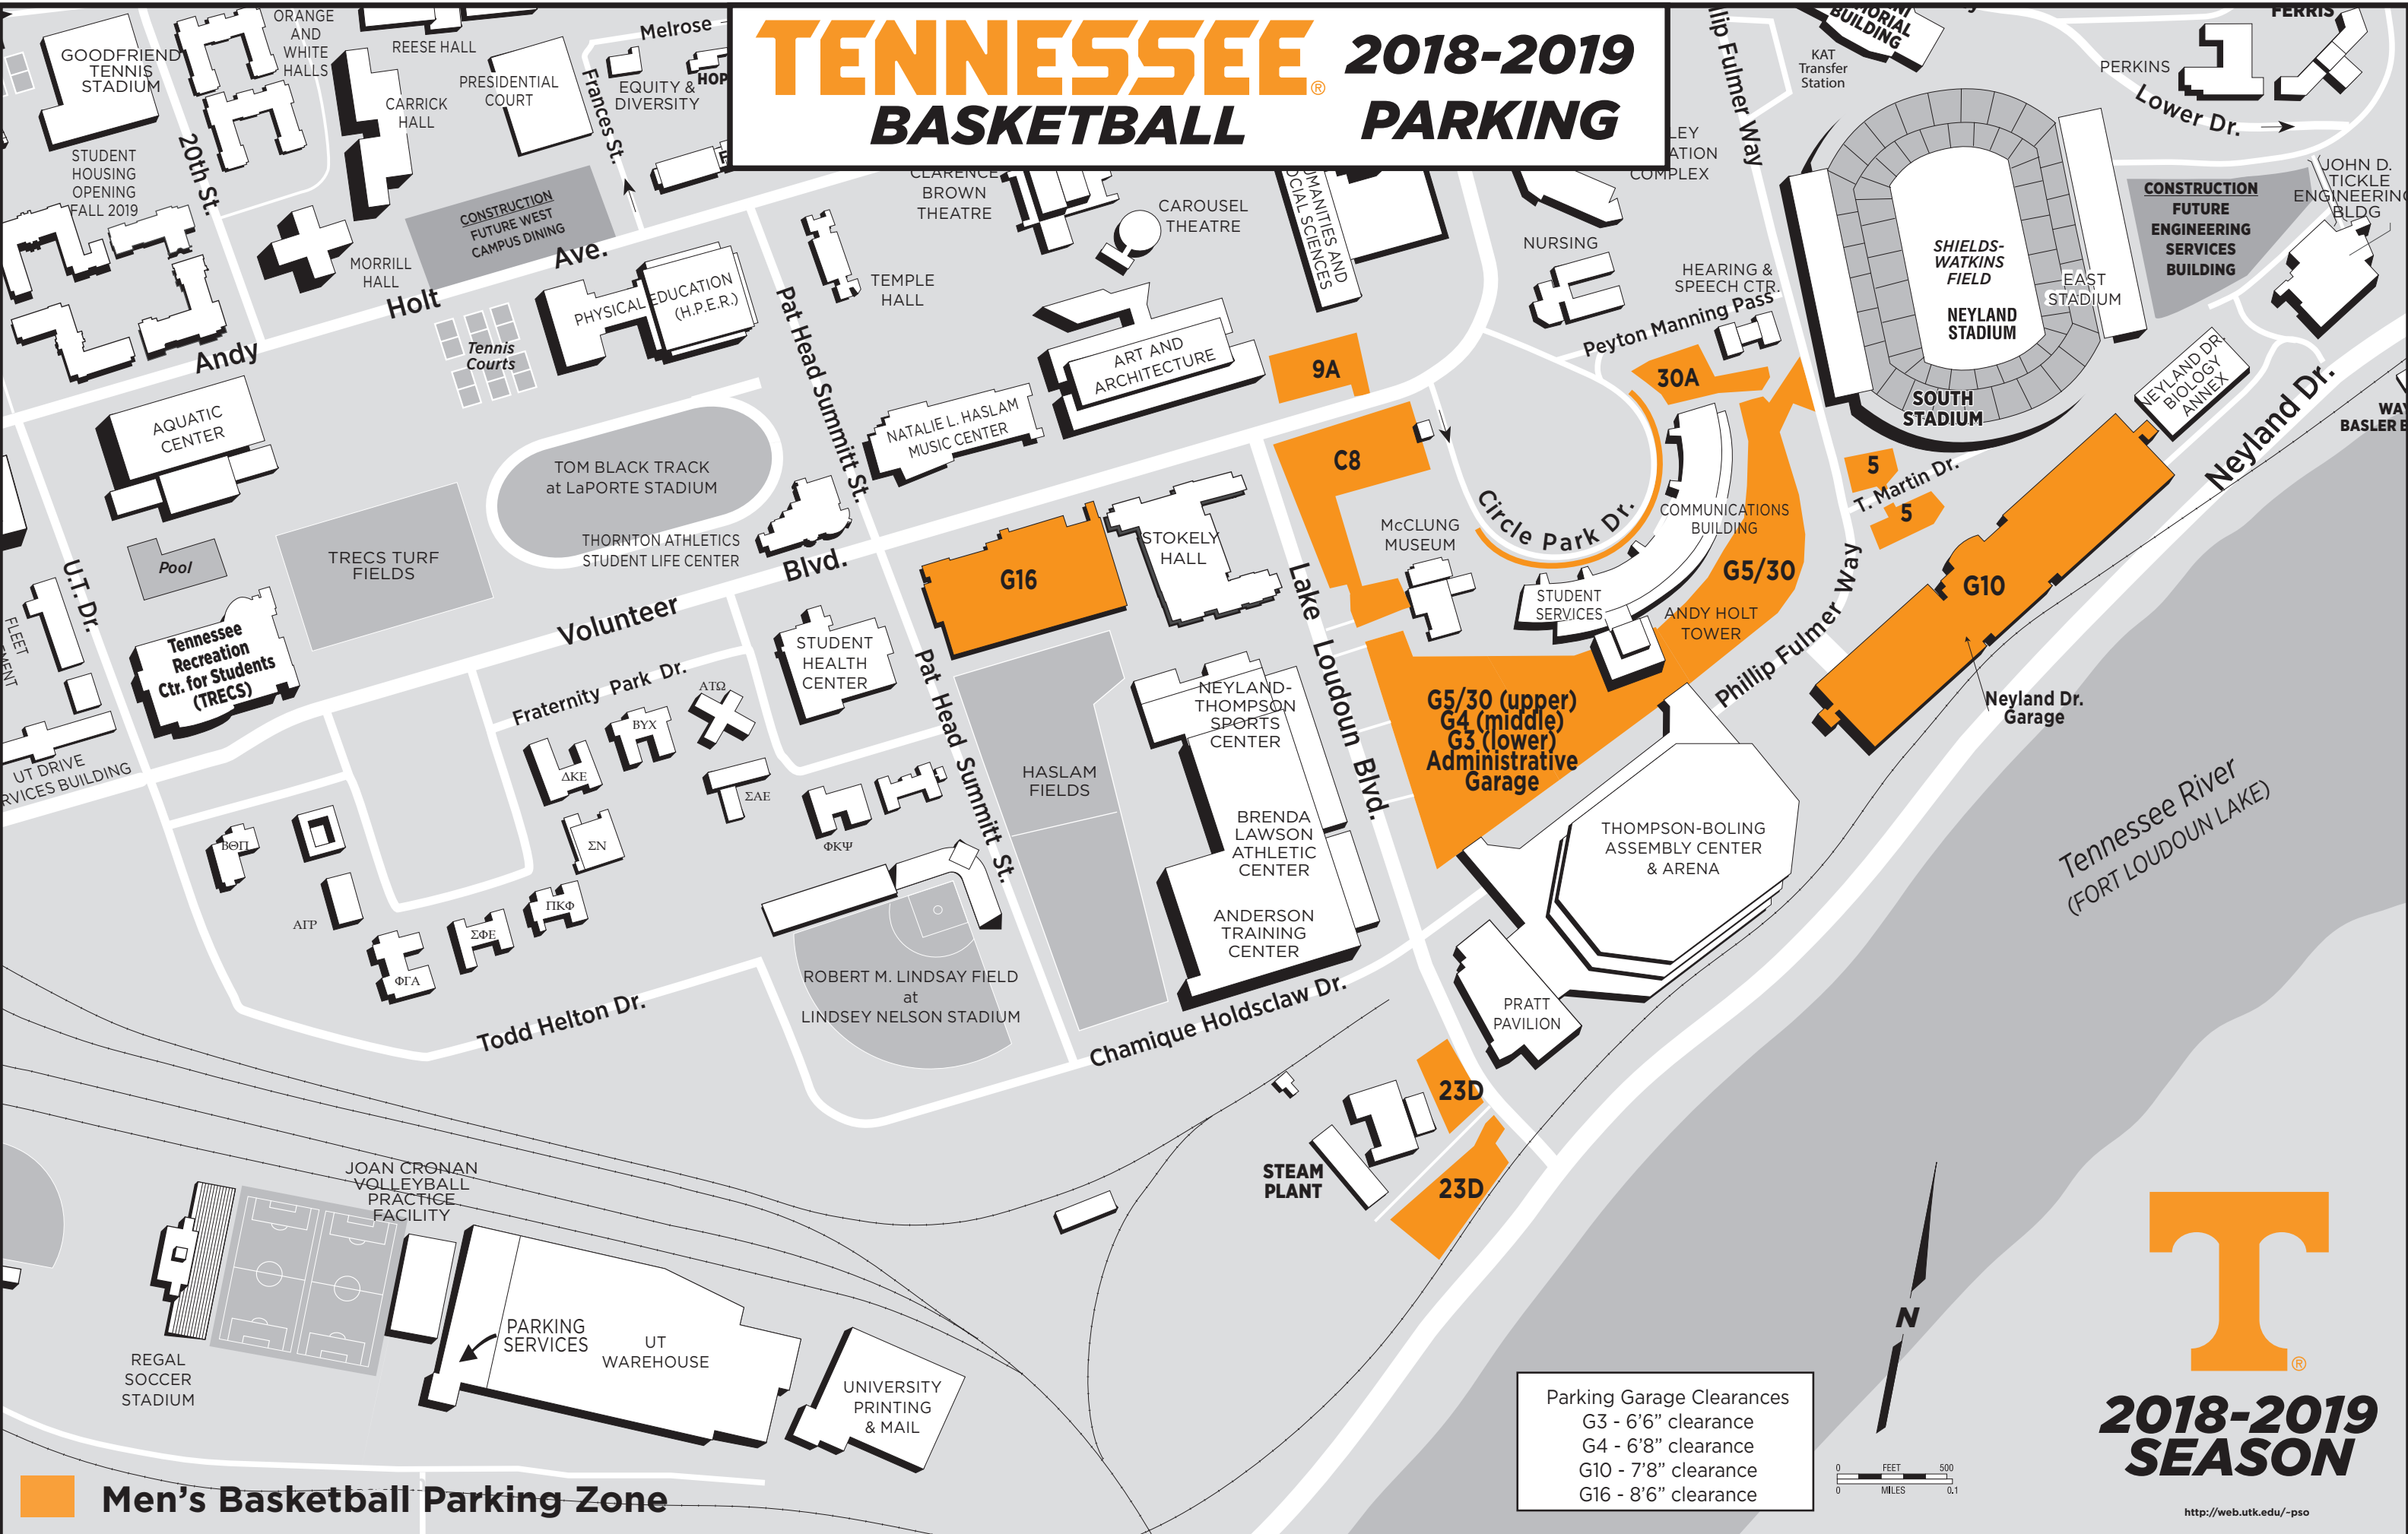

# TENNESSEE 2018-2019 BASKETBALL PARKING

Men's Basketball Parking Zone

Parking Garage Clearances  
 G3 - 6'6" clearance  
 G4 - 6'8" clearance  
 G10 - 7'8" clearance  
 G16 - 8'6" clearance