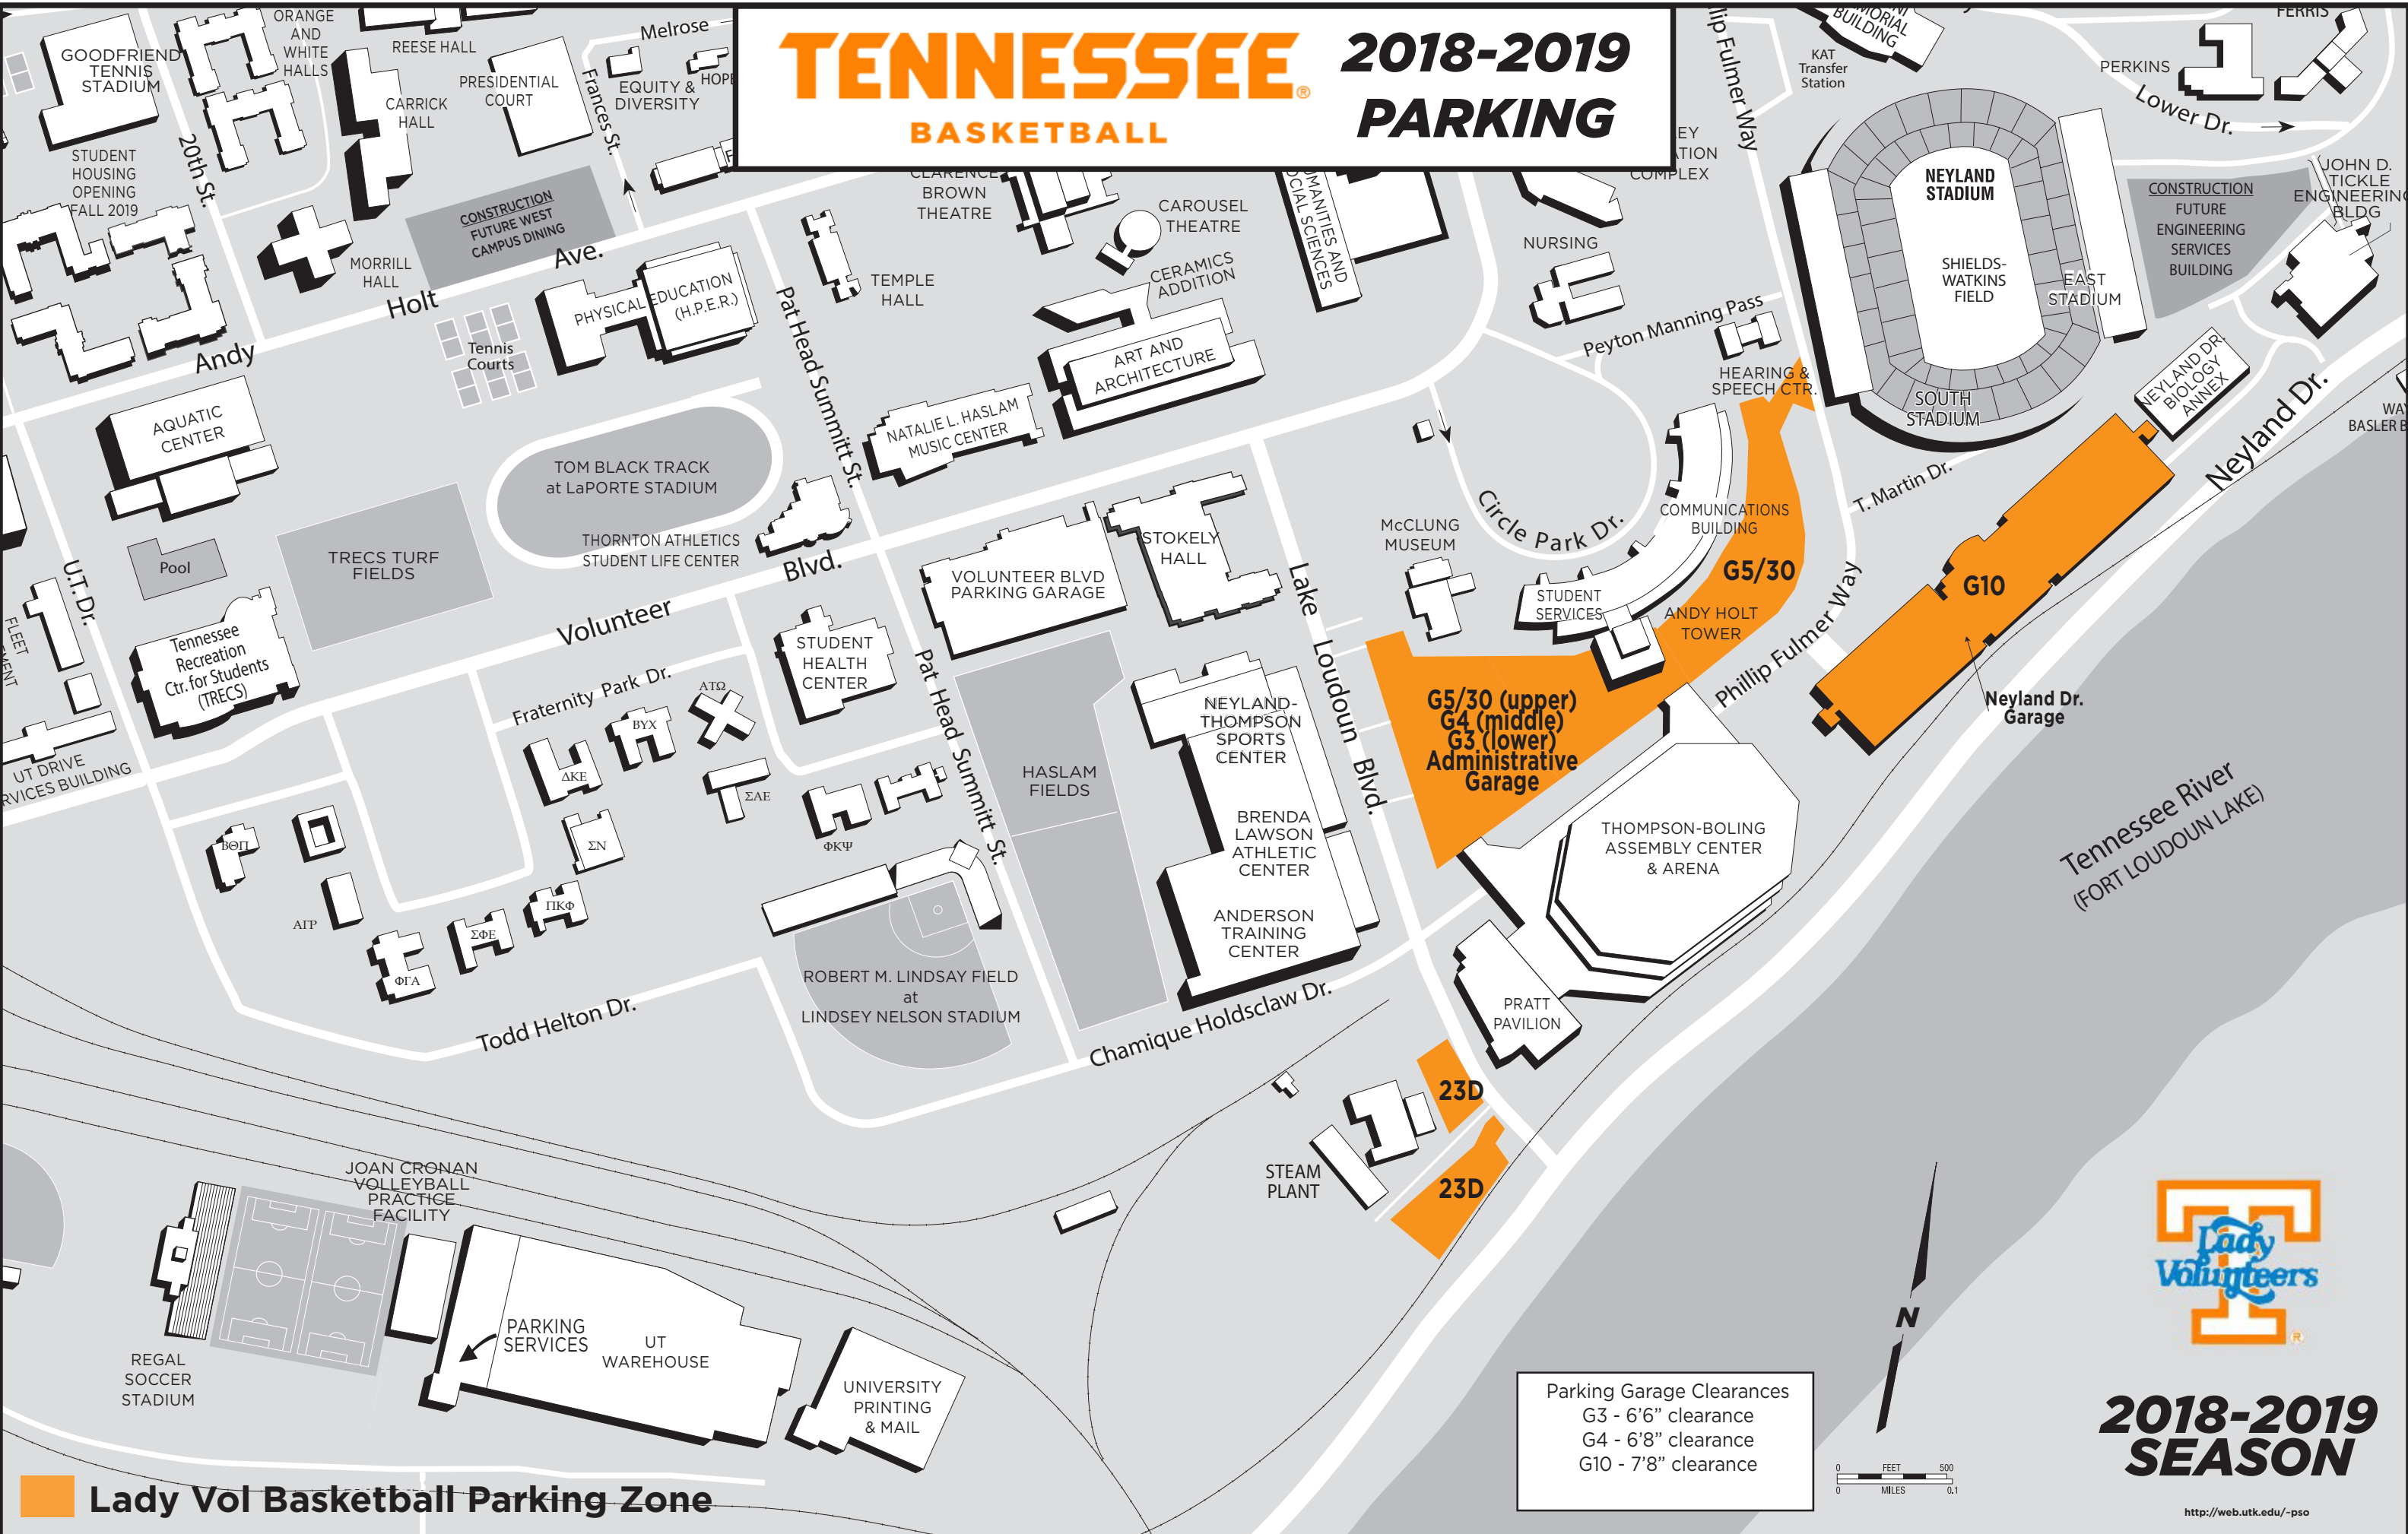

TENNESSEE® 2018-2019 BASKETBALL PARKING

Lady Vol Basketball Parking Zone

Parking Garage Clearances
 G3 - 6'6" clearance
 G4 - 6'8" clearance
 G10 - 7'8" clearance

2018-2019 SEASON