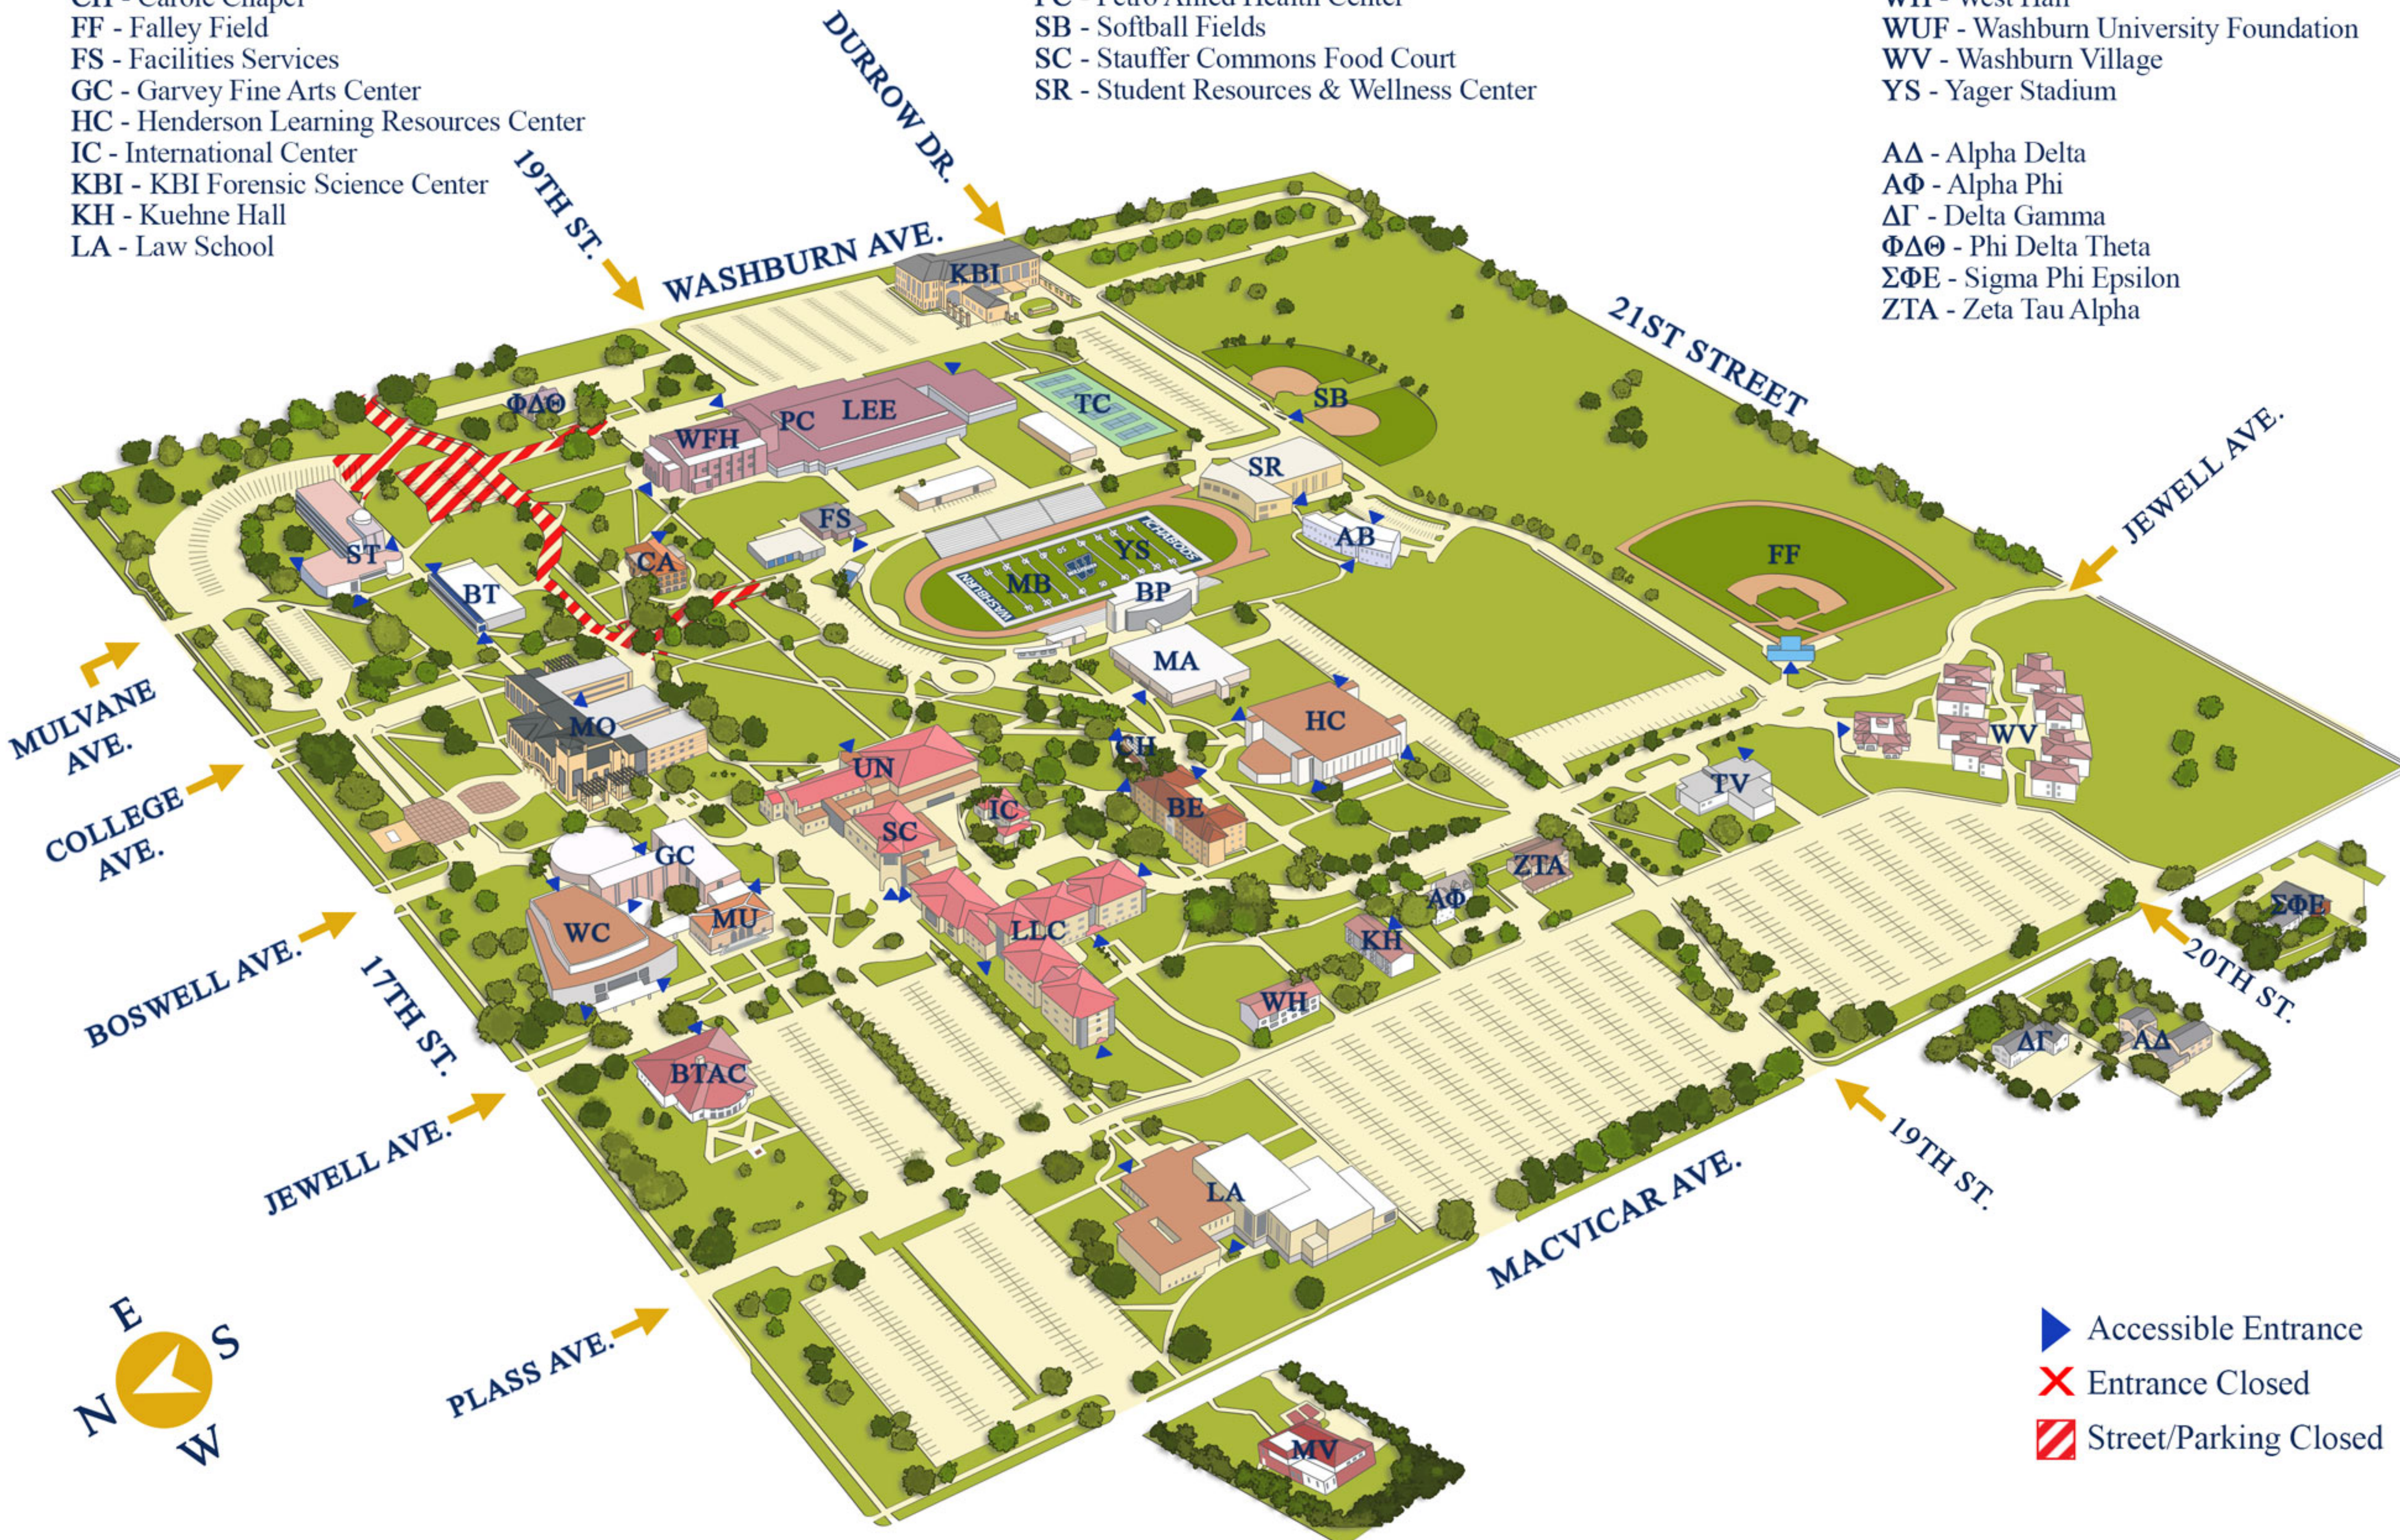

WASHBURN UNIVERSITY CAMPUS MAP

1700 SW College Ave., Topeka, Kansas 66621 • 785.670.1010

- AB - Art Building
- BE - Benton Hall
- BP - Bianchino Pavilion
- BT - Bennett Computer Center
- BTAC - Bradbury Thompson Alumni Center
- CA - Carnegie Hall
- CH - Carole Chapel
- FF - Falley Field
- FS - Facilities Services
- GC - Garvey Fine Arts Center
- HC - Henderson Learning Resources Center
- IC - International Center
- KBI - KBI Forensic Science Center
- KH - Kuehne Hall
- LA - Law School

- LEE - Lee Arena
- LLC - Living Learning Center
- MA - Mabee Library
- MB - Moore Bowl
- MO - Morgan Hall
- MU - Mulvane Art Museum
- PC - Petro Allied Health Center
- SB - Softball Fields
- SC - Stauffer Commons Food Court
- SR - Student Resources & Wellness Center

- ST - Stoffer Science Hall
- TC - Tennis Courts
- TV - KTWU Television Studio
- UN - Memorial Union
- WC - White Concert Hall
- WFH - Whiting Field House
- WH - West Hall
- WUF - Washburn University Foundation
- WV - Washburn Village
- YS - Yager Stadium

- ΑΔ - Alpha Delta
- ΑΦ - Alpha Phi
- ΔΓ - Delta Gamma
- ΦΔΘ - Phi Delta Theta
- ΣΦΕ - Sigma Phi Epsilon
- ZTA - Zeta Tau Alpha

-  Accessible Entrance
-  Entrance Closed
-  Street/Parking Closed