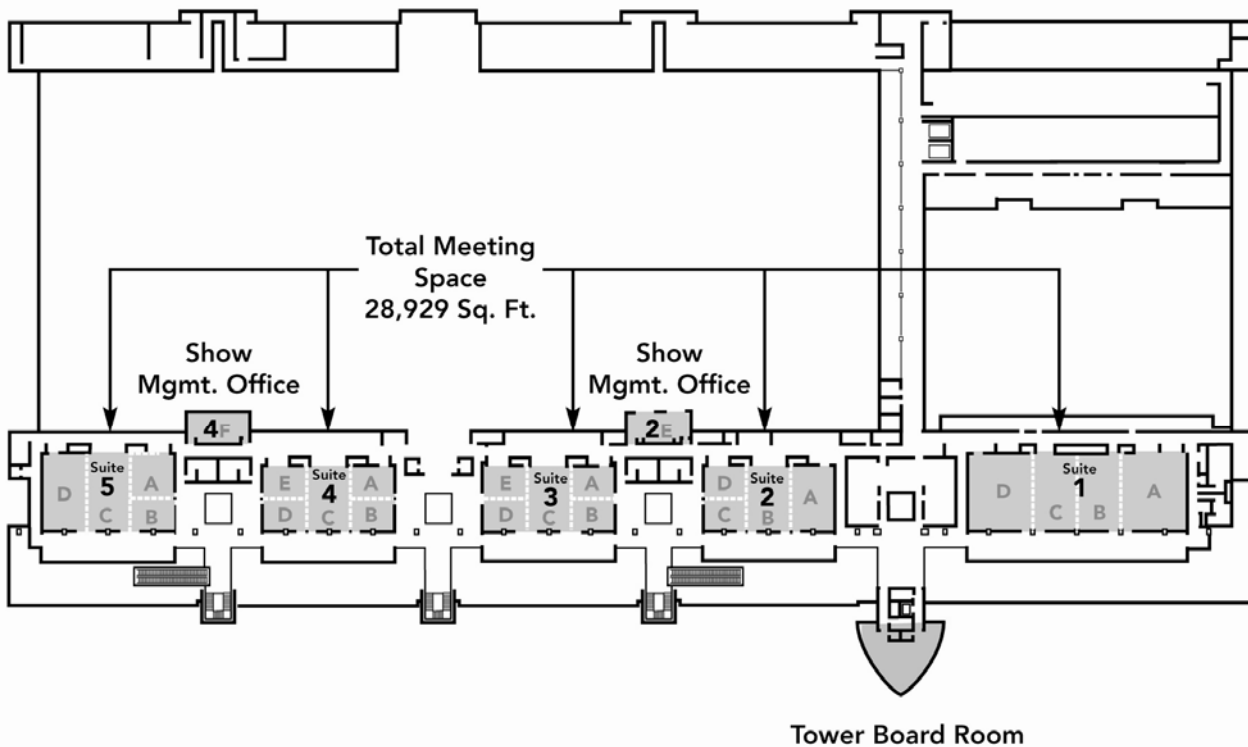

FLOOR PLANS-LEVELS 1 & 2

1000 19th Street | Virginia Beach, VA | 23451-5674 | Phone (757) 385-2000 | Fax (757) 437-2077

Level 1

Level 2

SITE PLAN/PARKING LOTS

1000 19th Street | Virginia Beach, VA | 23451-5674 | Phone (757) 385-2000 | Fax (757) 437-2077