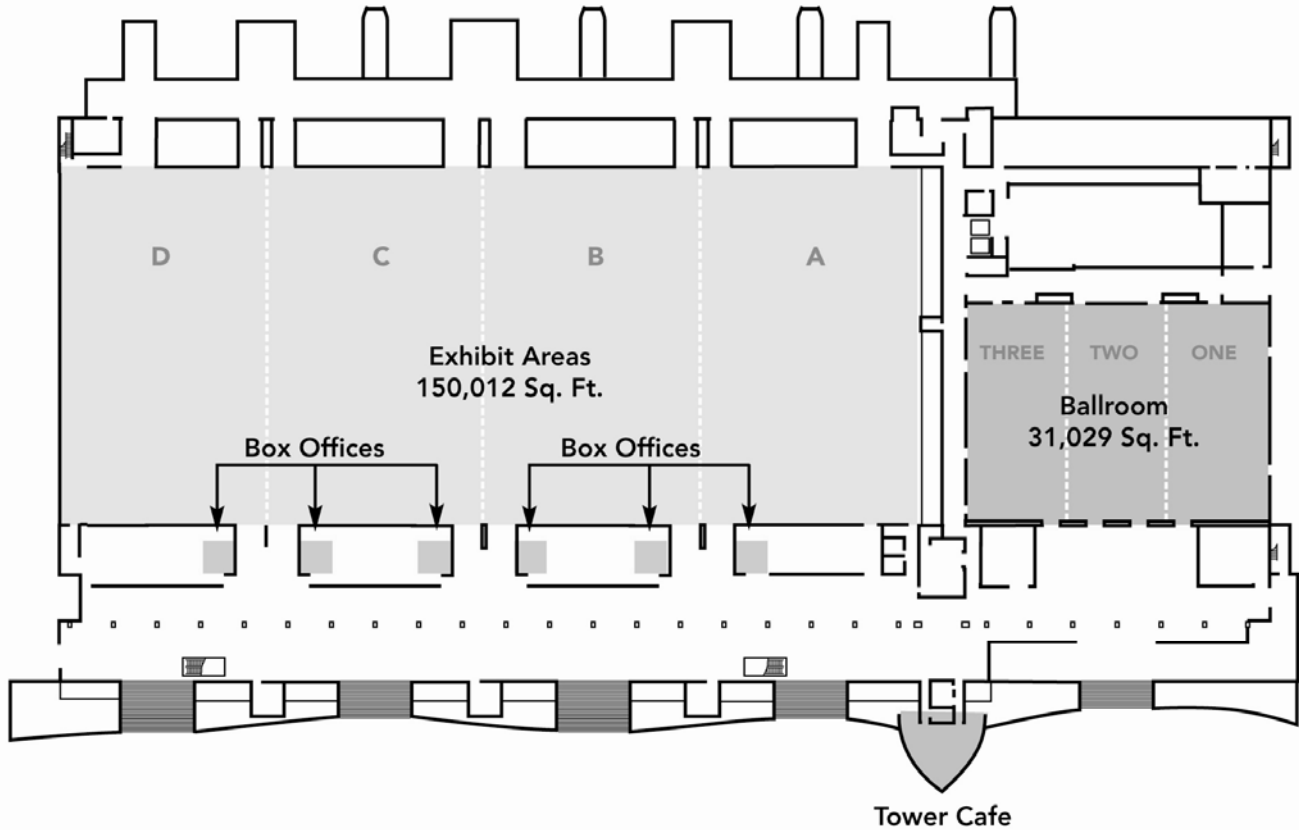

FLOOR PLANS-LEVELS 1 & 2

1000 19th Street | Virginia Beach, VA | 23451-5674 | Phone (757) 385-2000 | Fax (757) 437-2077

Level 1

Level 2

SITE PLAN/PARKING LOTS

1000 19th Street | Virginia Beach, VA | 23451-5674 | Phone (757) 385-2000 | Fax (757) 437-2077